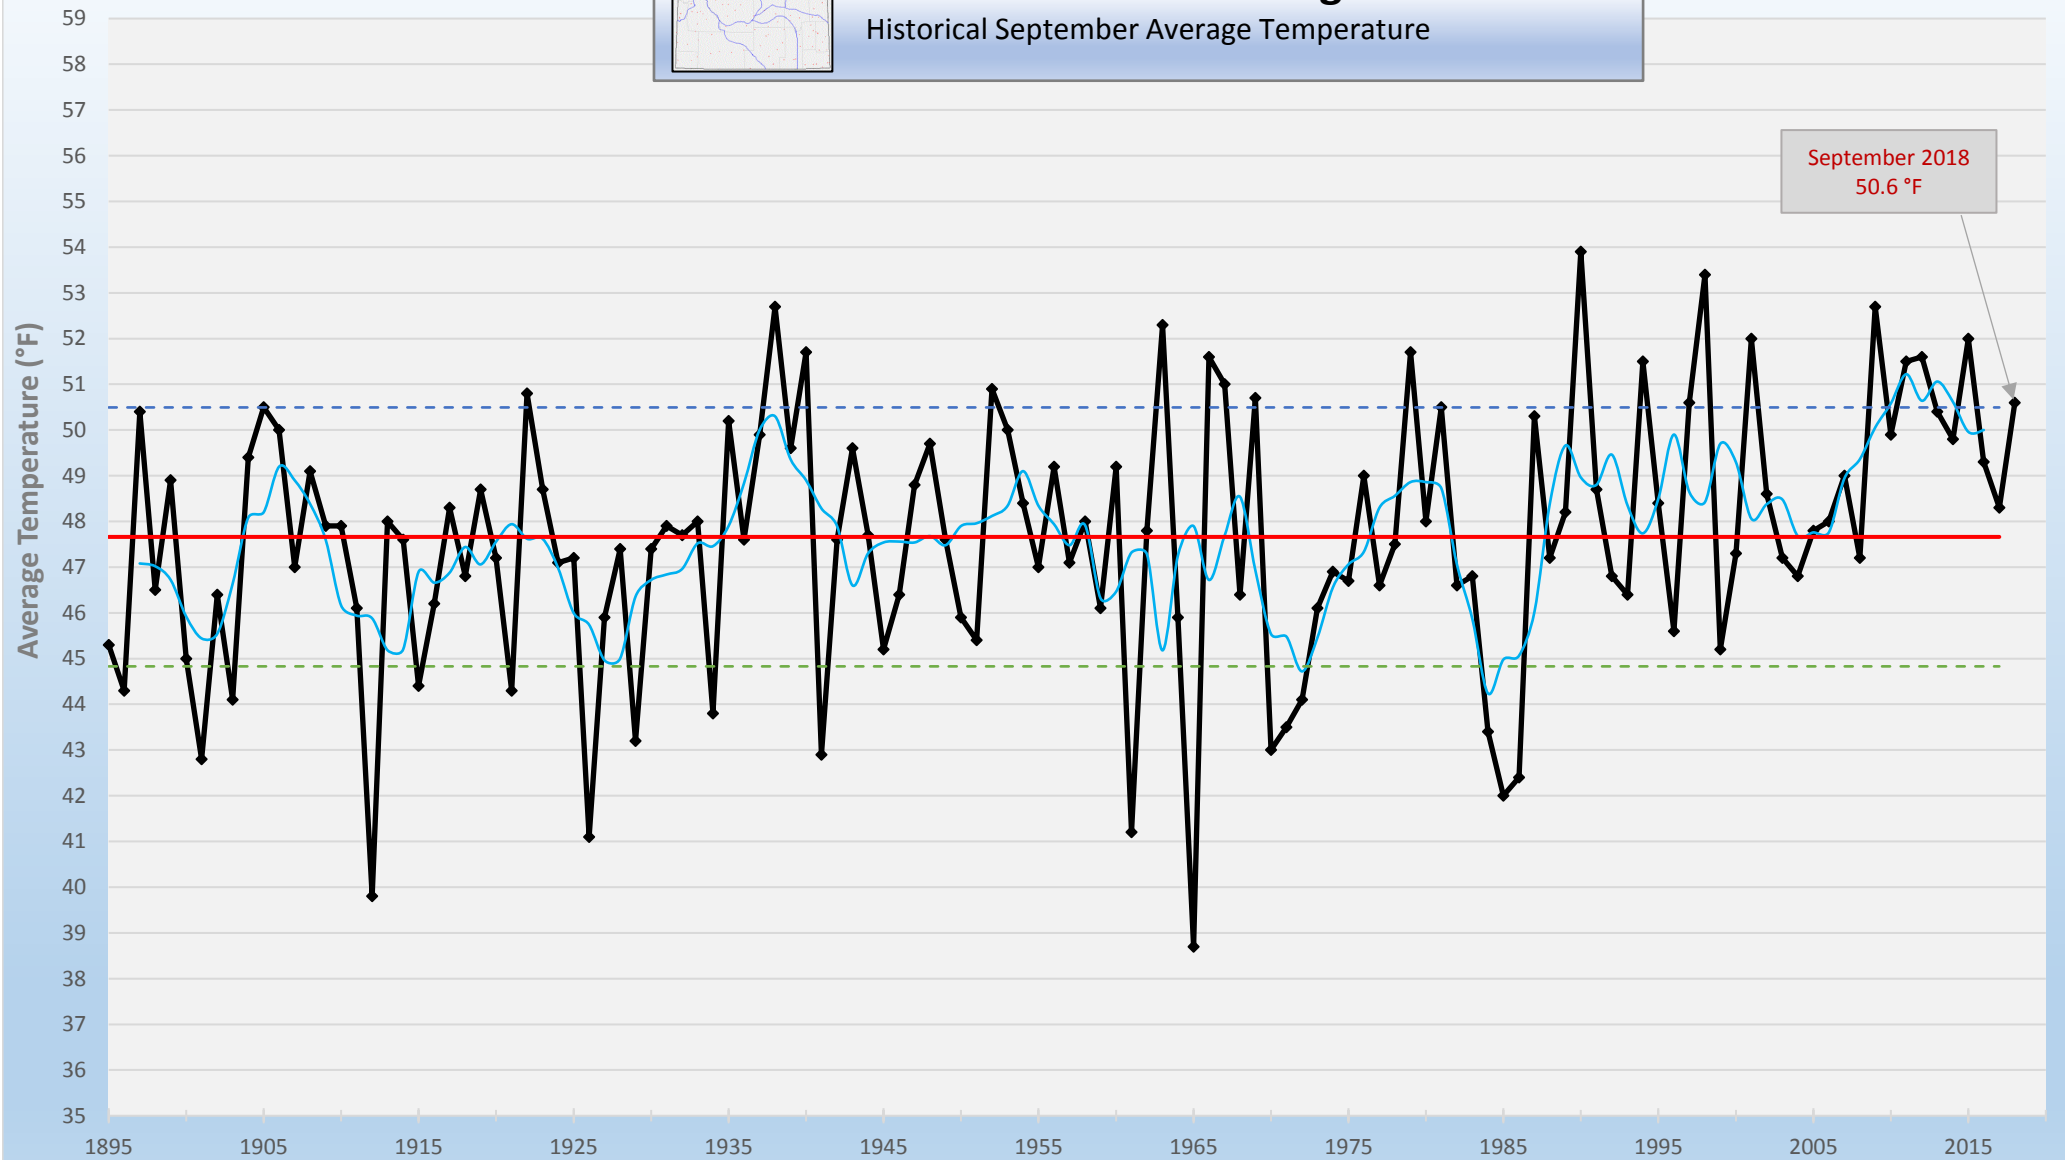

Yellowstone Drainage

Historical September Average Temperature

—◆— September Average Temperature — 5-Year Running Mean
— 1895-2018 Average Temperature - - - (+) Sigma
- - - (-) Sigma

Year

Product of the Water Resources Data System & State Climate Office
<http://www.wrds.uwyo.edu>
Data Courtesy: National Center for Environmental Information (NCEI)
<https://www.ncei.noaa.gov/>