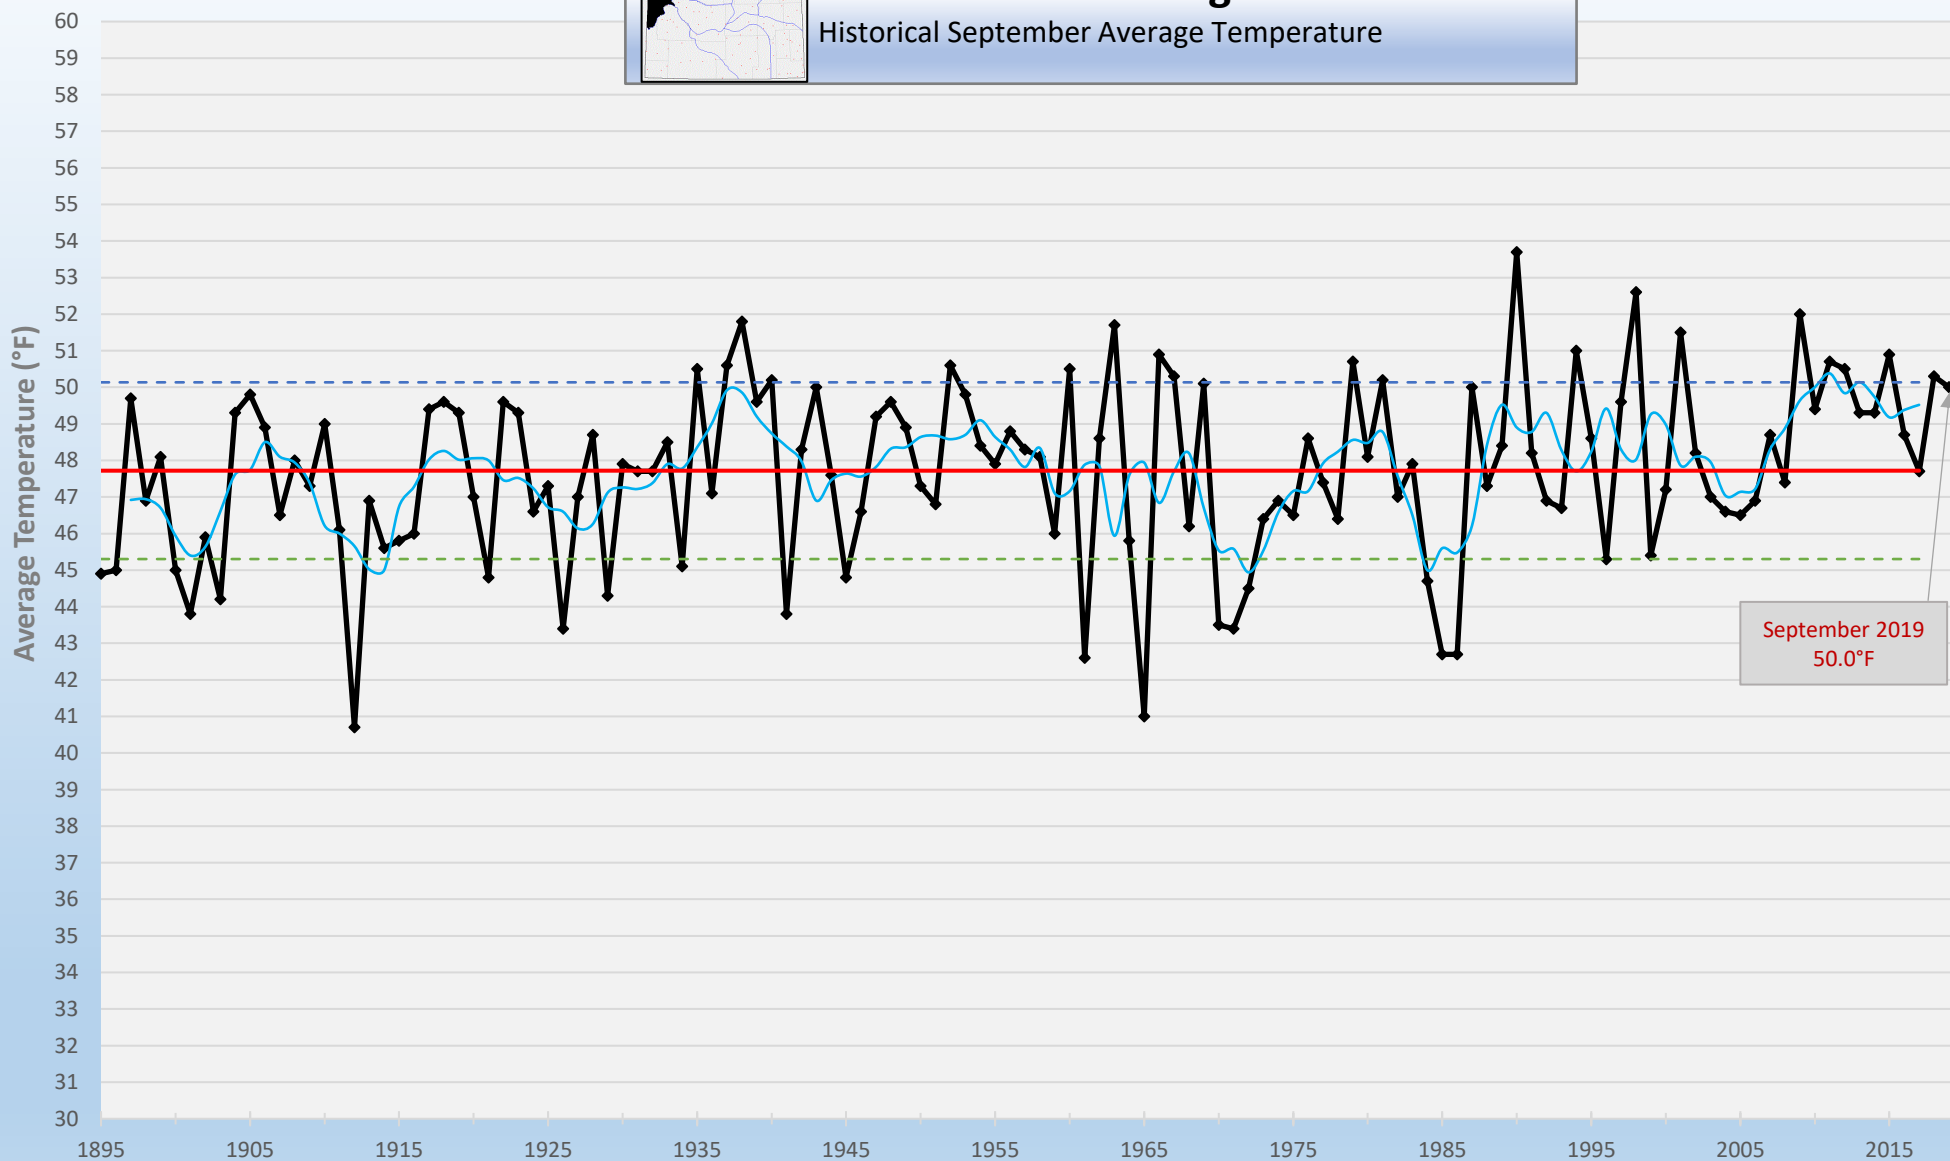

# Snake Drainage

## Historical September Average Temperature

- ◆— September Average Temperature
- 5-Year Running Mean
- 1895-2019 Average Temperature
- - - (+) Sigma

Year

Product of the Water Resources Data System & State Climate Office  
<http://www.wrds.uwyo.edu>  
Data Courtesy: National Center for Environmental Information (NCEI)  
<https://www.ncei.noaa.gov/>