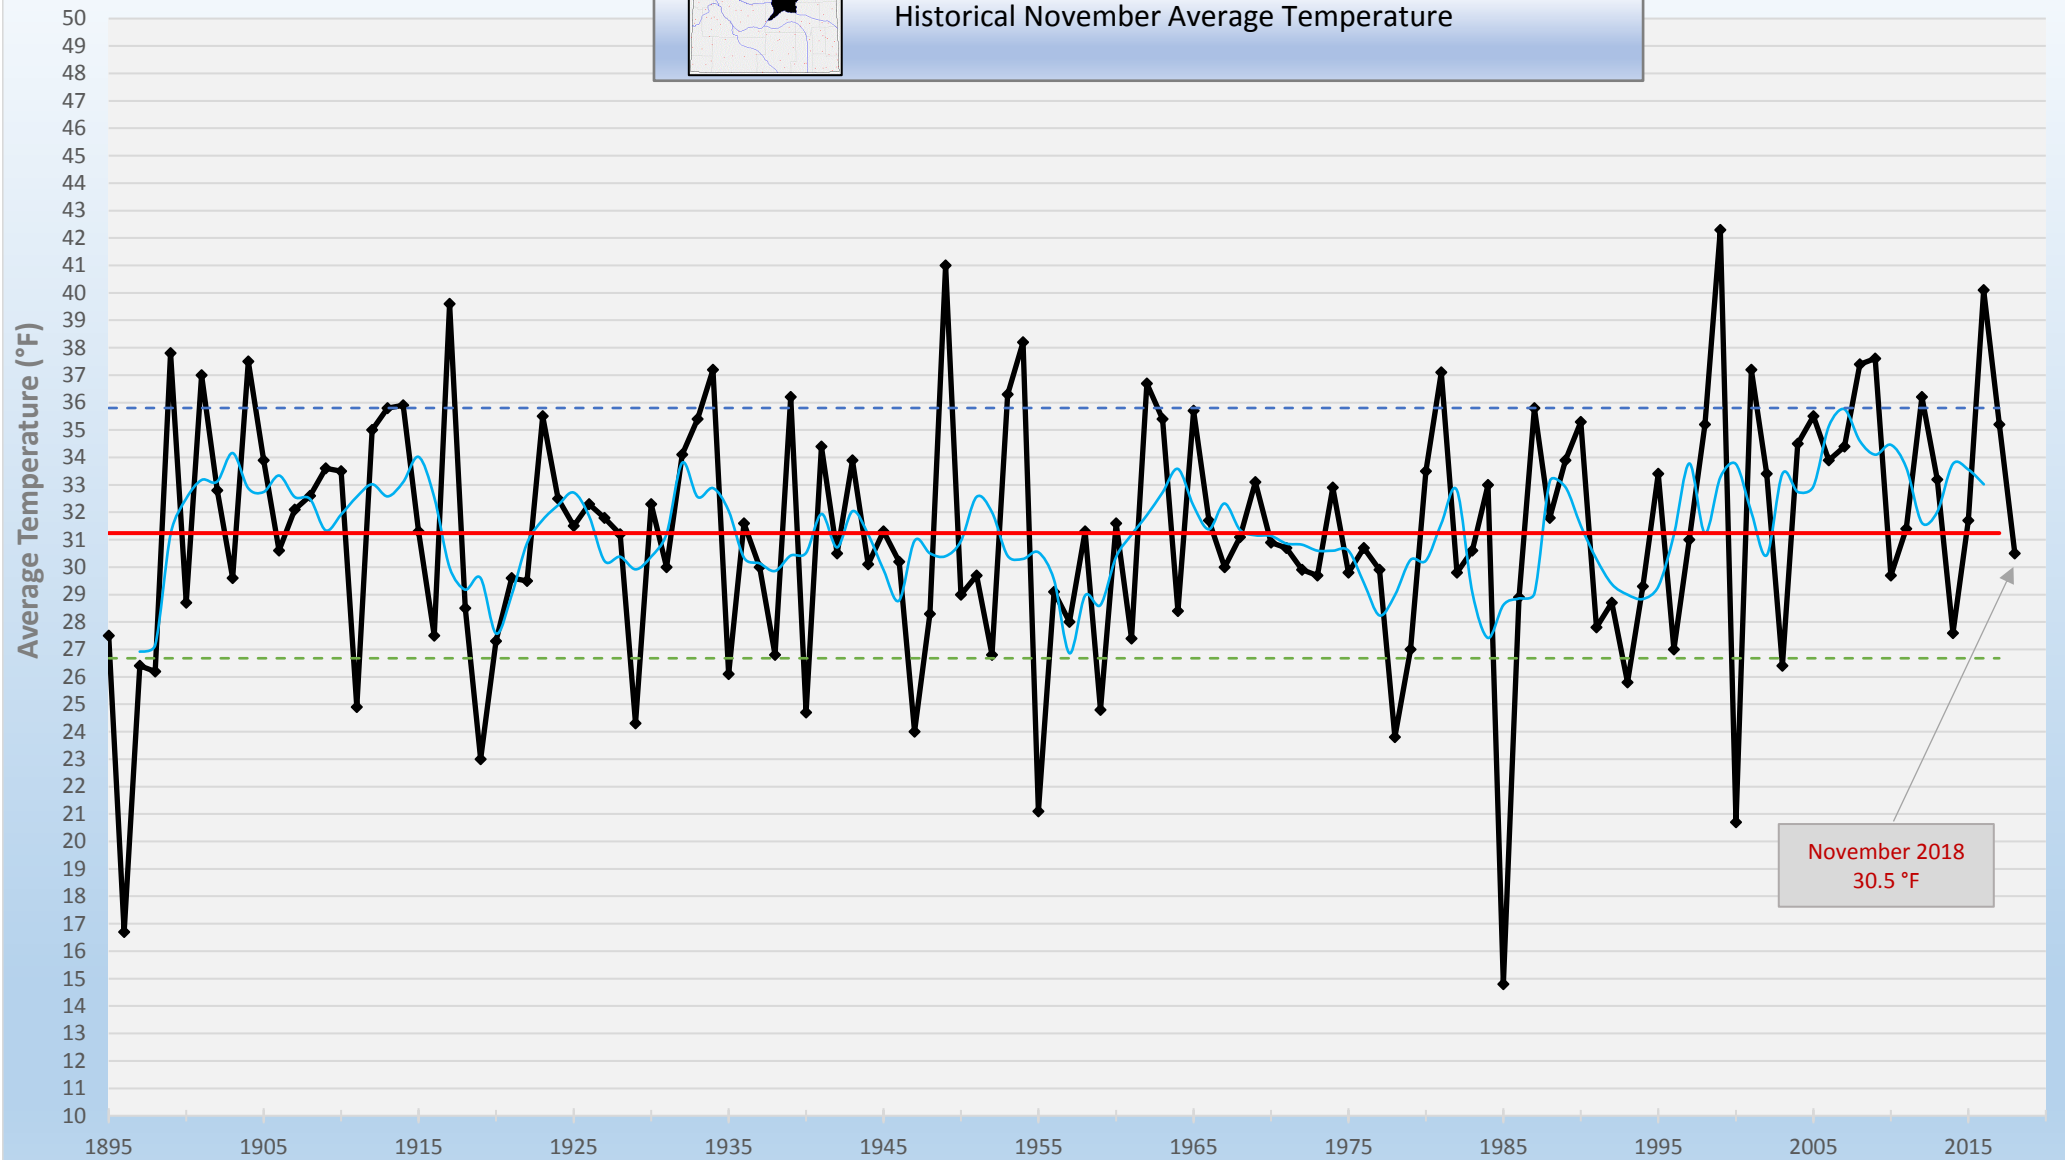

Powder, Little Missouri, Tongue Drainage

Historical November Average Temperature

November 2018
30.5 °F

- ◆— November Average Temperature
- 1895-2018 Average Temperature
- - - (-) Sigma
- 5-Year Running Mean
- - - (+) Sigma