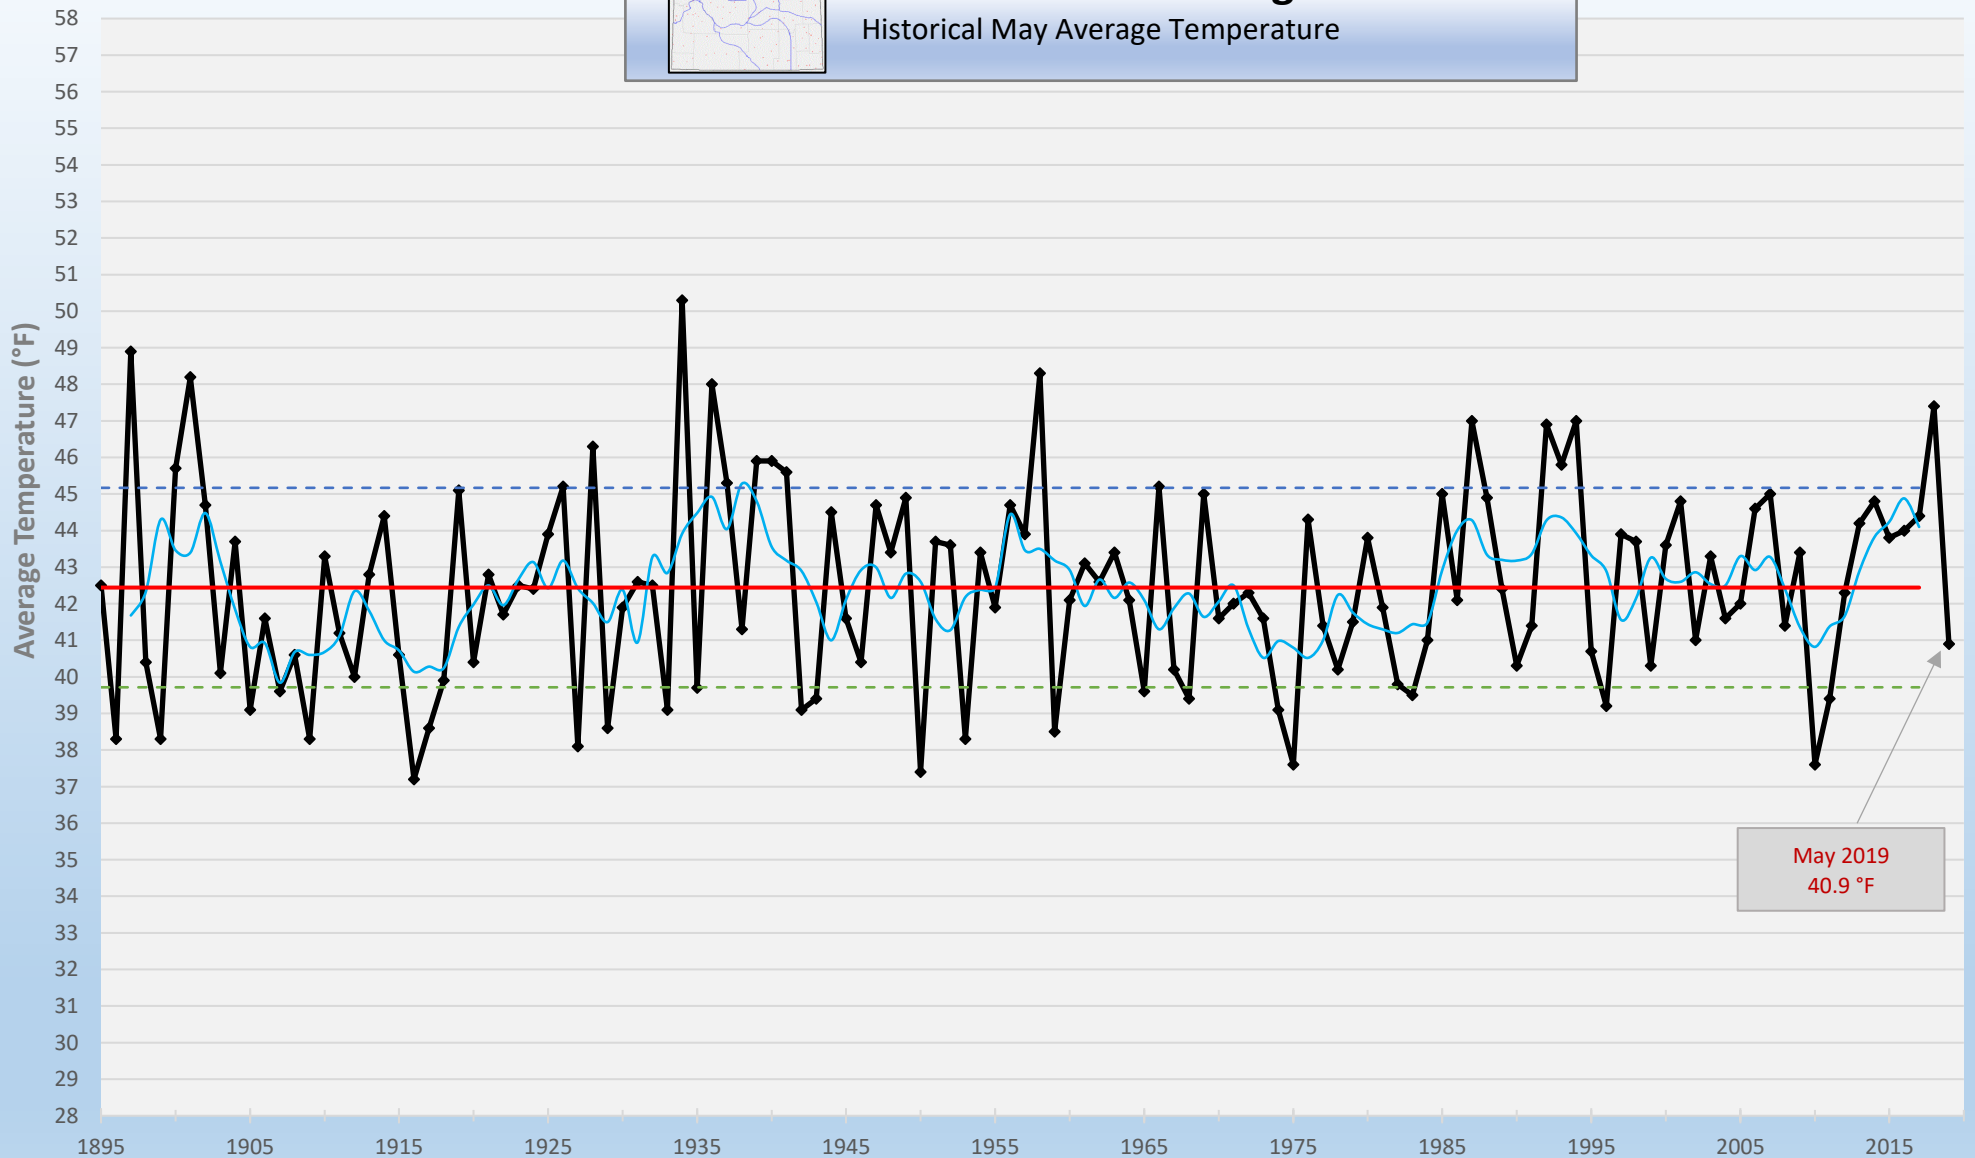

Yellowstone Drainage

Historical May Average Temperature

- ◆— May Average Temperature
- 5-Year Running Mean
- 1895-2019 Average Temperature
- - - (+) Sigma
- - - (-) Sigma

Year

Product of the Water Resources Data System & State Climate Office
<http://www.wrds.uwyo.edu>
Data Courtesy: National Center for Environmental Information (NCEI)
<https://www.ncei.noaa.gov/>