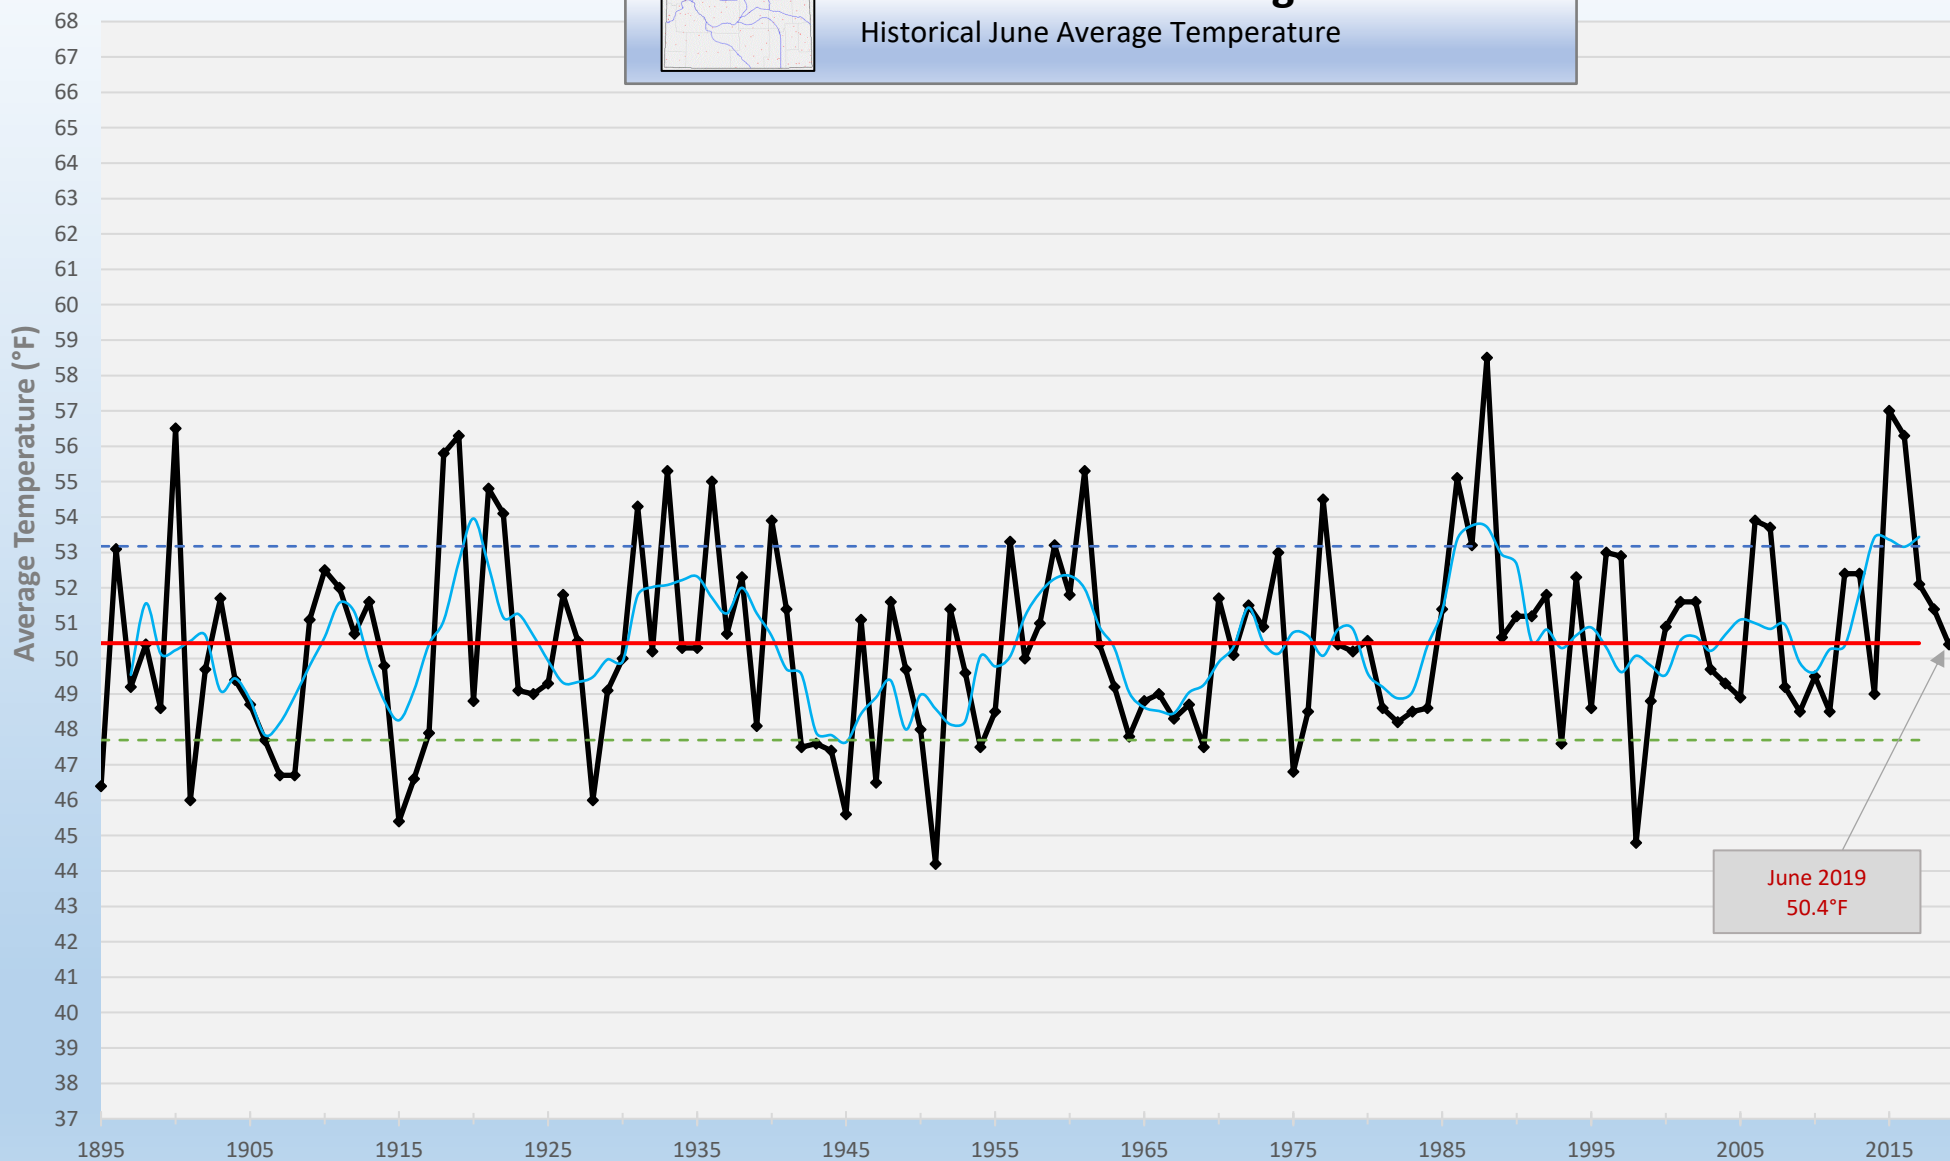

Yellowstone Drainage

Historical June Average Temperature

- ◆— June Average Temperature
- 5-Year Running Mean
- 1895-2019 Average Temperature
- - - (+) Sigma
- - - (-) Sigma

Year

Product of the Water Resources Data System & State Climate Office
<http://www.wrds.uwyo.edu>
Data Courtesy: National Center for Environmental Information (NCEI)
<https://www.ncei.noaa.gov/>