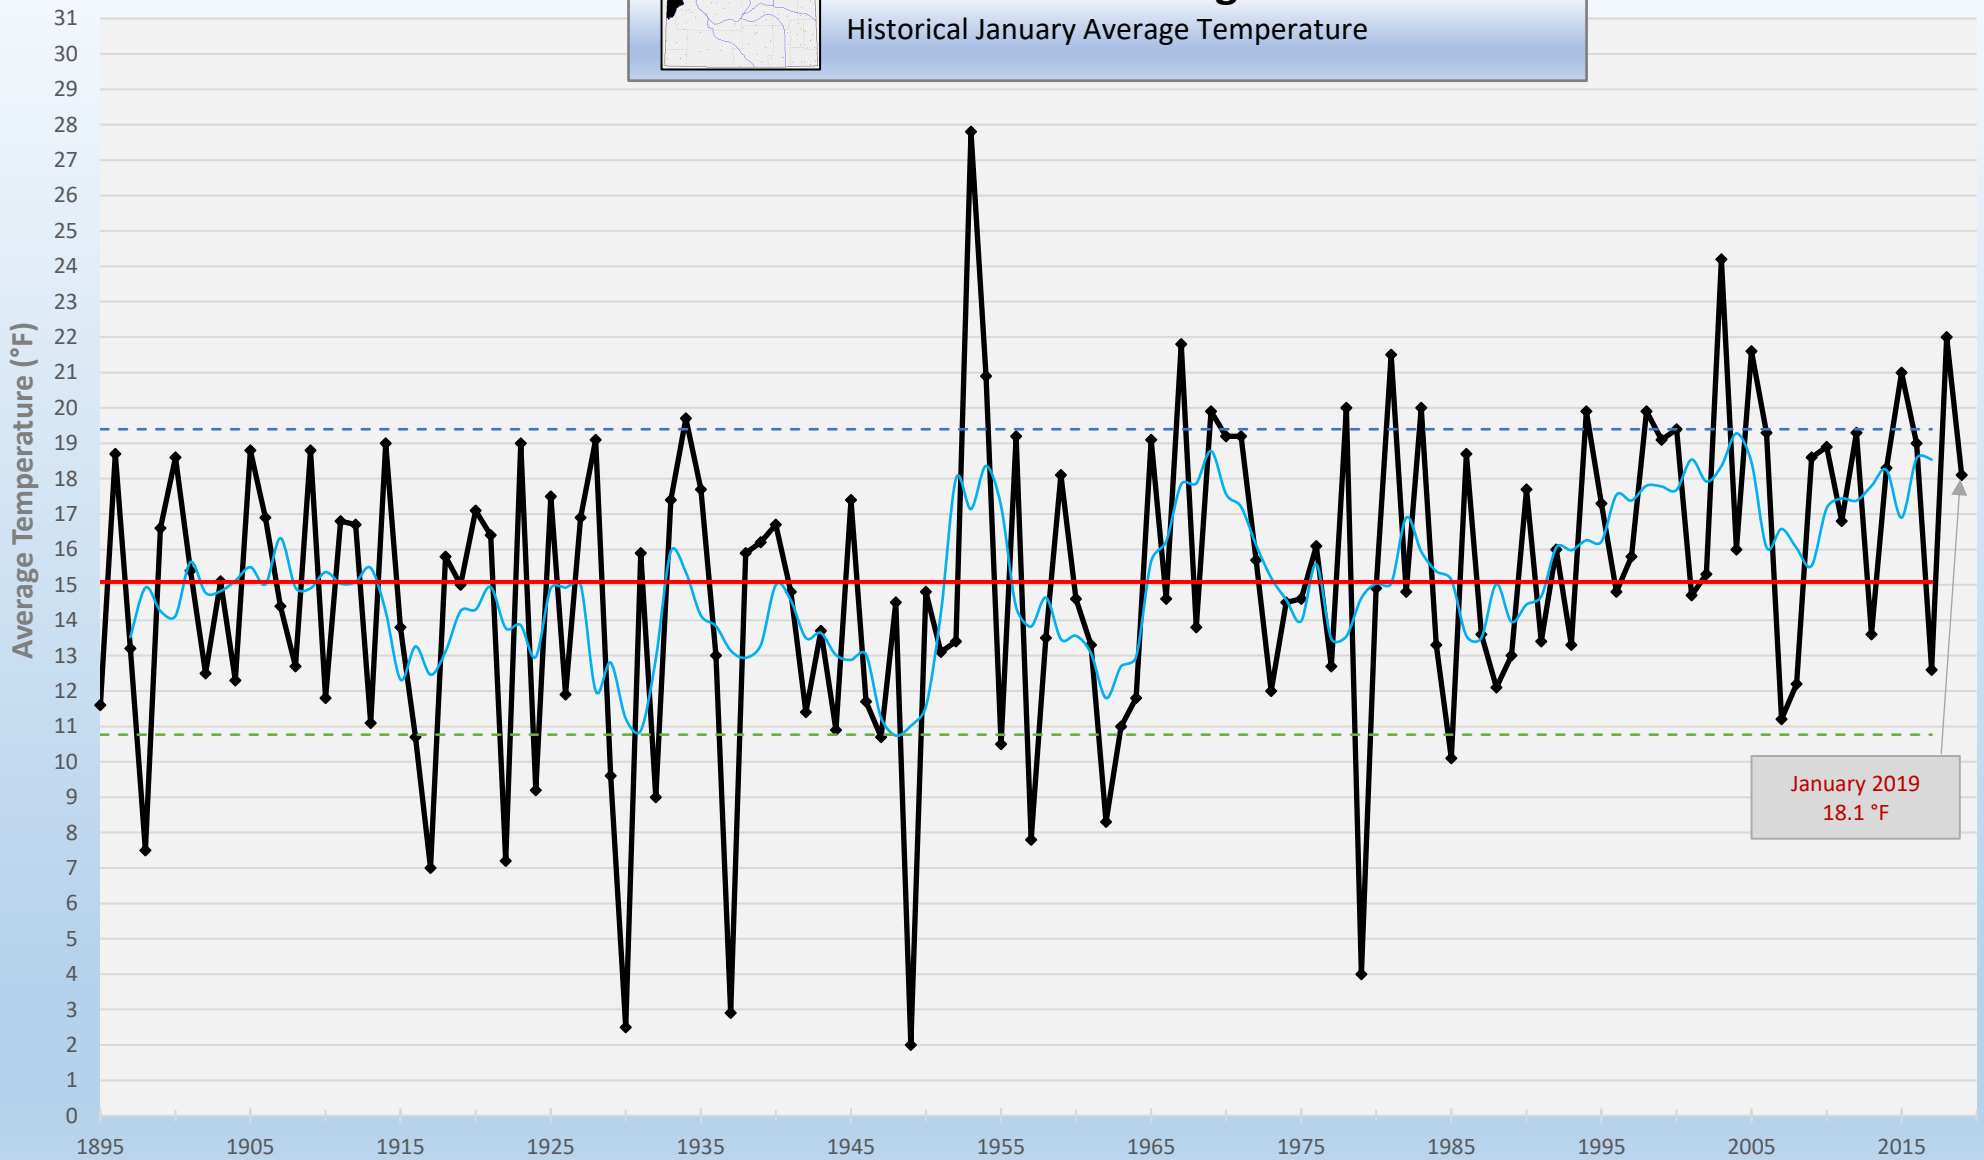

Snake Drainage

Historical January Average Temperature

- ◆— January Average Temperature
- 5-Year Running Mean
- 1895-2019 Average Temperature
- - - (+) Sigma
- - - (-) Sigma

Year

Product of the Water Resources Data System & State Climate Office
<http://www.wrds.uwyo.edu>
Data Courtesy: National Center for Environmental Information (NCEI)
<https://www.ncei.noaa.gov/>