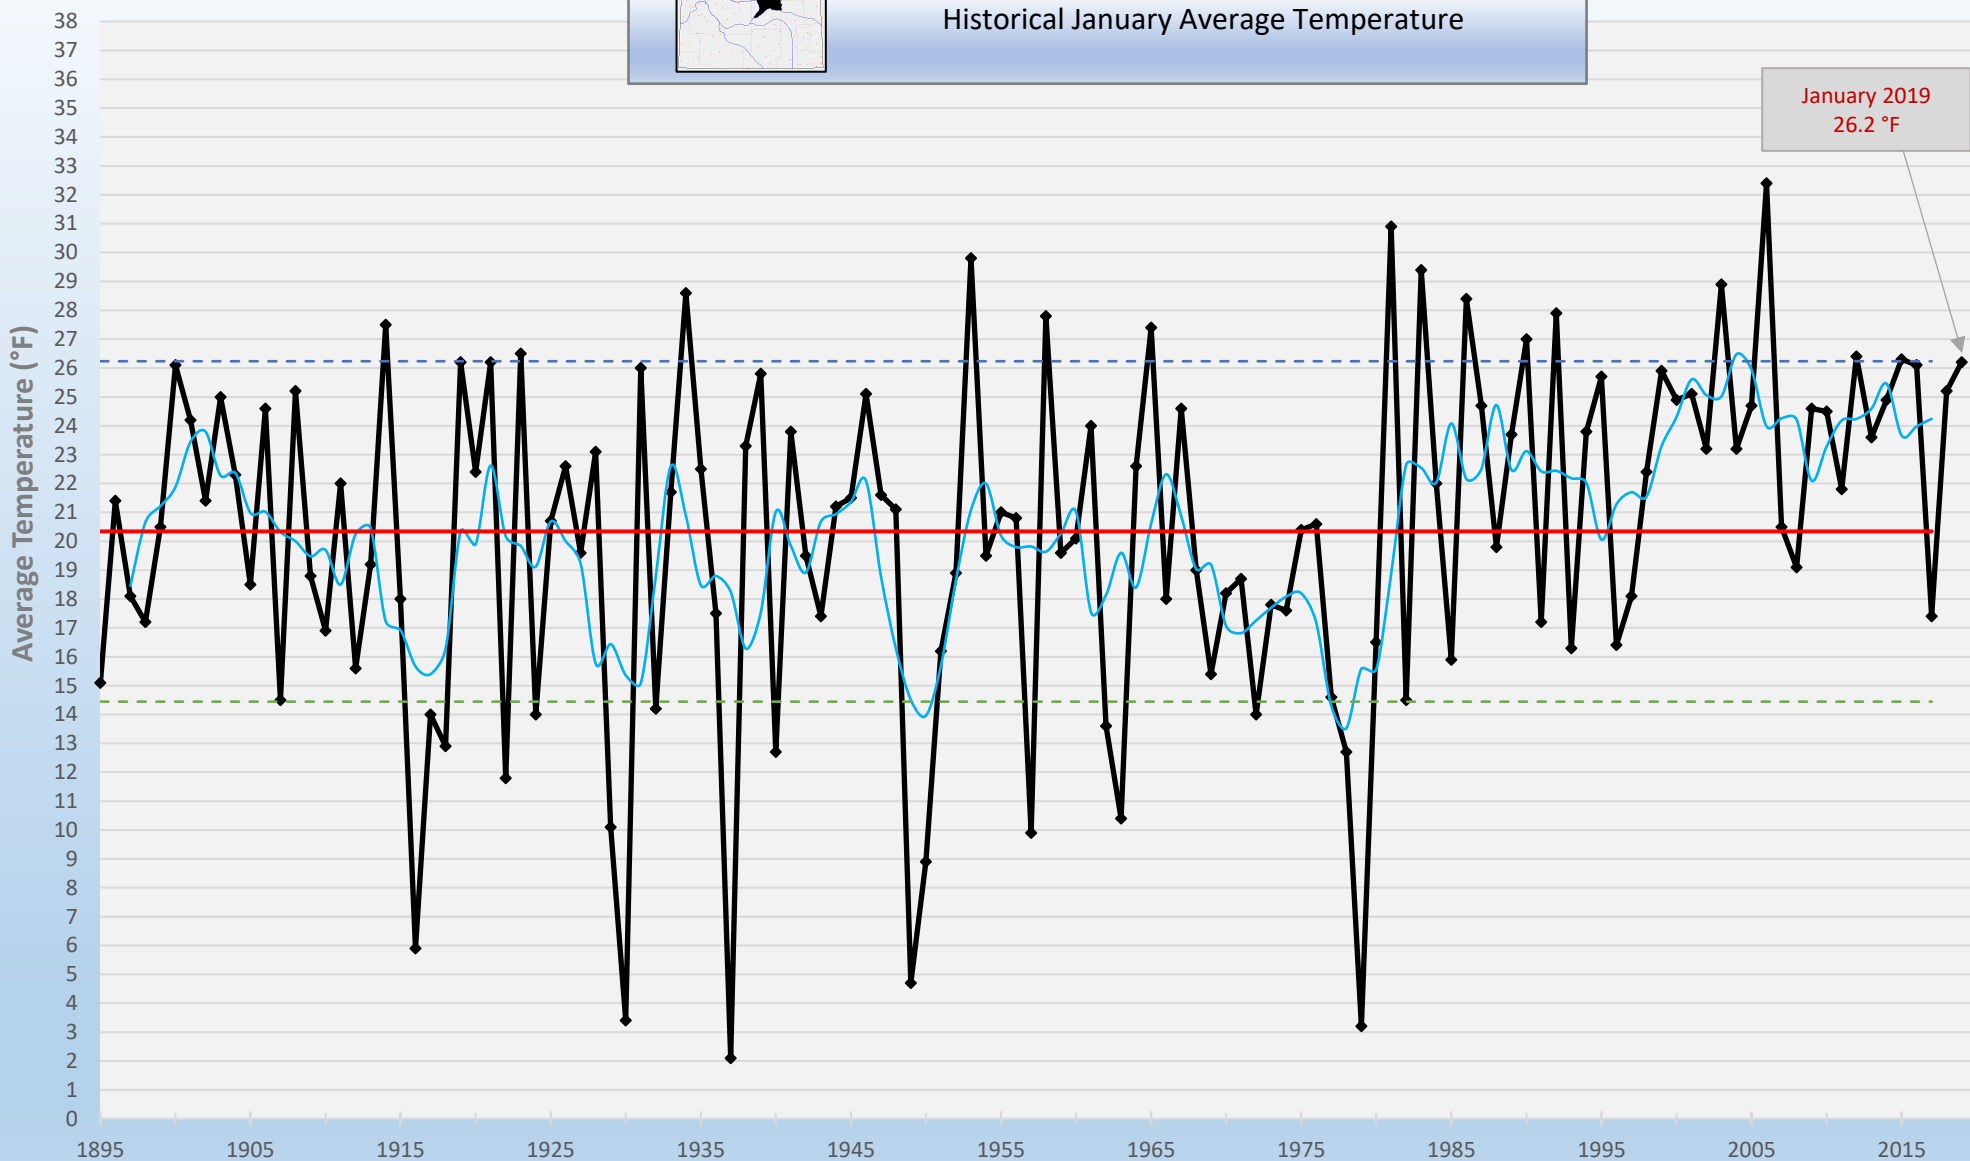

Powder, Little Missouri, Tongue Drainage

Historical January Average Temperature

- ◆— January Average Temperature
- 5-Year Running Mean
- 1895-2019 Average Temperature
- - - (+) Sigma
- - - (-) Sigma

Year