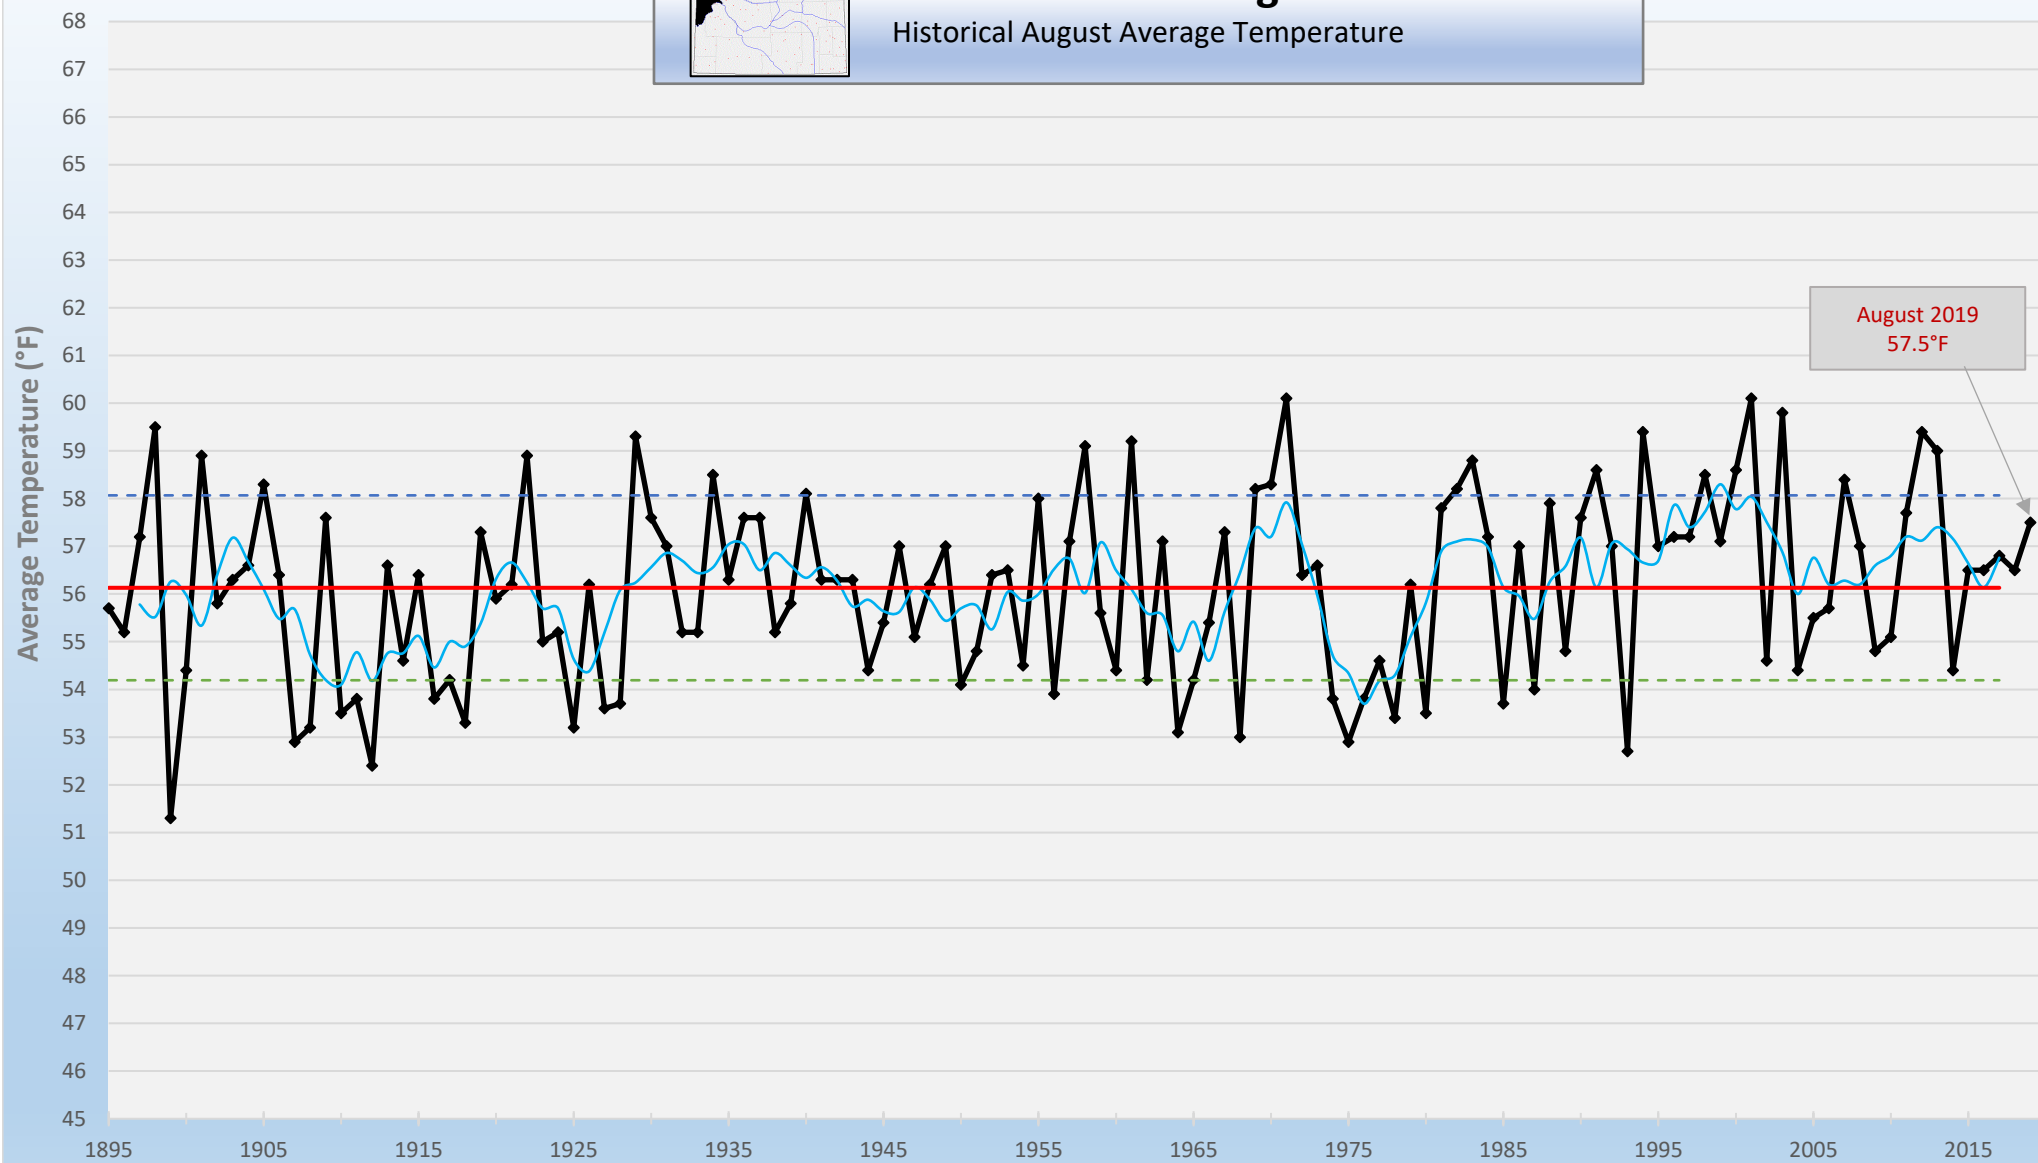

Snake Drainage

Historical August Average Temperature

◆ August Average Temperature — 5-Year Running Mean
— 1895-2019 Average Temperature - - - (+) Sigma
- - - (-) Sigma

Year

Product of the Water Resources Data System & State Climate Office
<http://www.wrds.uwyo.edu>
Data Courtesy: National Center for Environmental Information (NCEI)
<https://www.ncei.noaa.gov/>