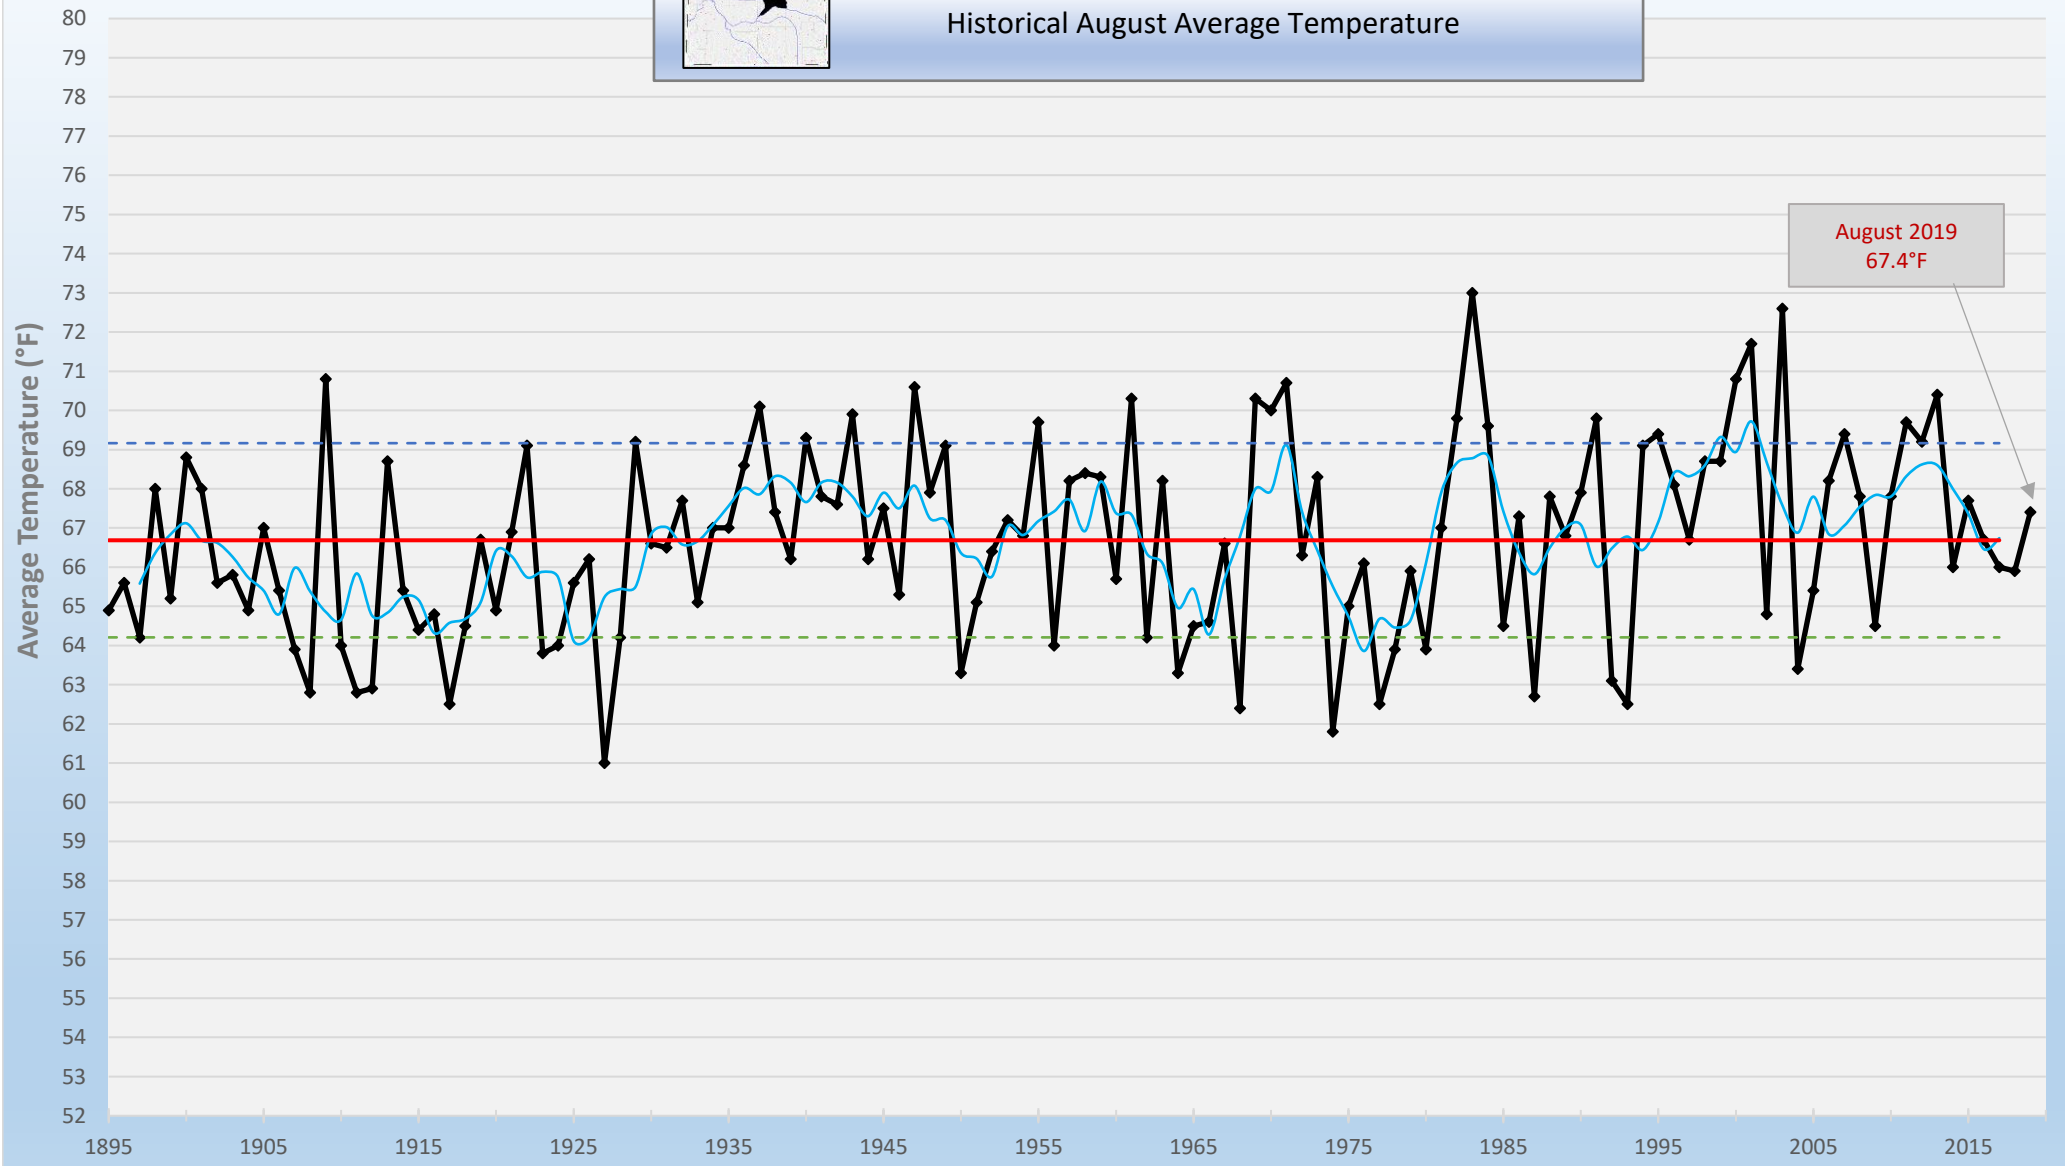

# Powder, Little Missouri, Tongue Drainage

## Historical August Average Temperature

—◆— August Average Temperature      — 5-Year Running Mean  
— 1895-2019 Average Temperature      - - - (+) Sigma  
- - - (-) Sigma

Year

Product of the Water Resources Data System & State Climate Office  
<http://www.wrds.uwyo.edu>  
Data Courtesy: National Center for Environmental Information (NCEI)  
<https://www.ncei.noaa.gov/>