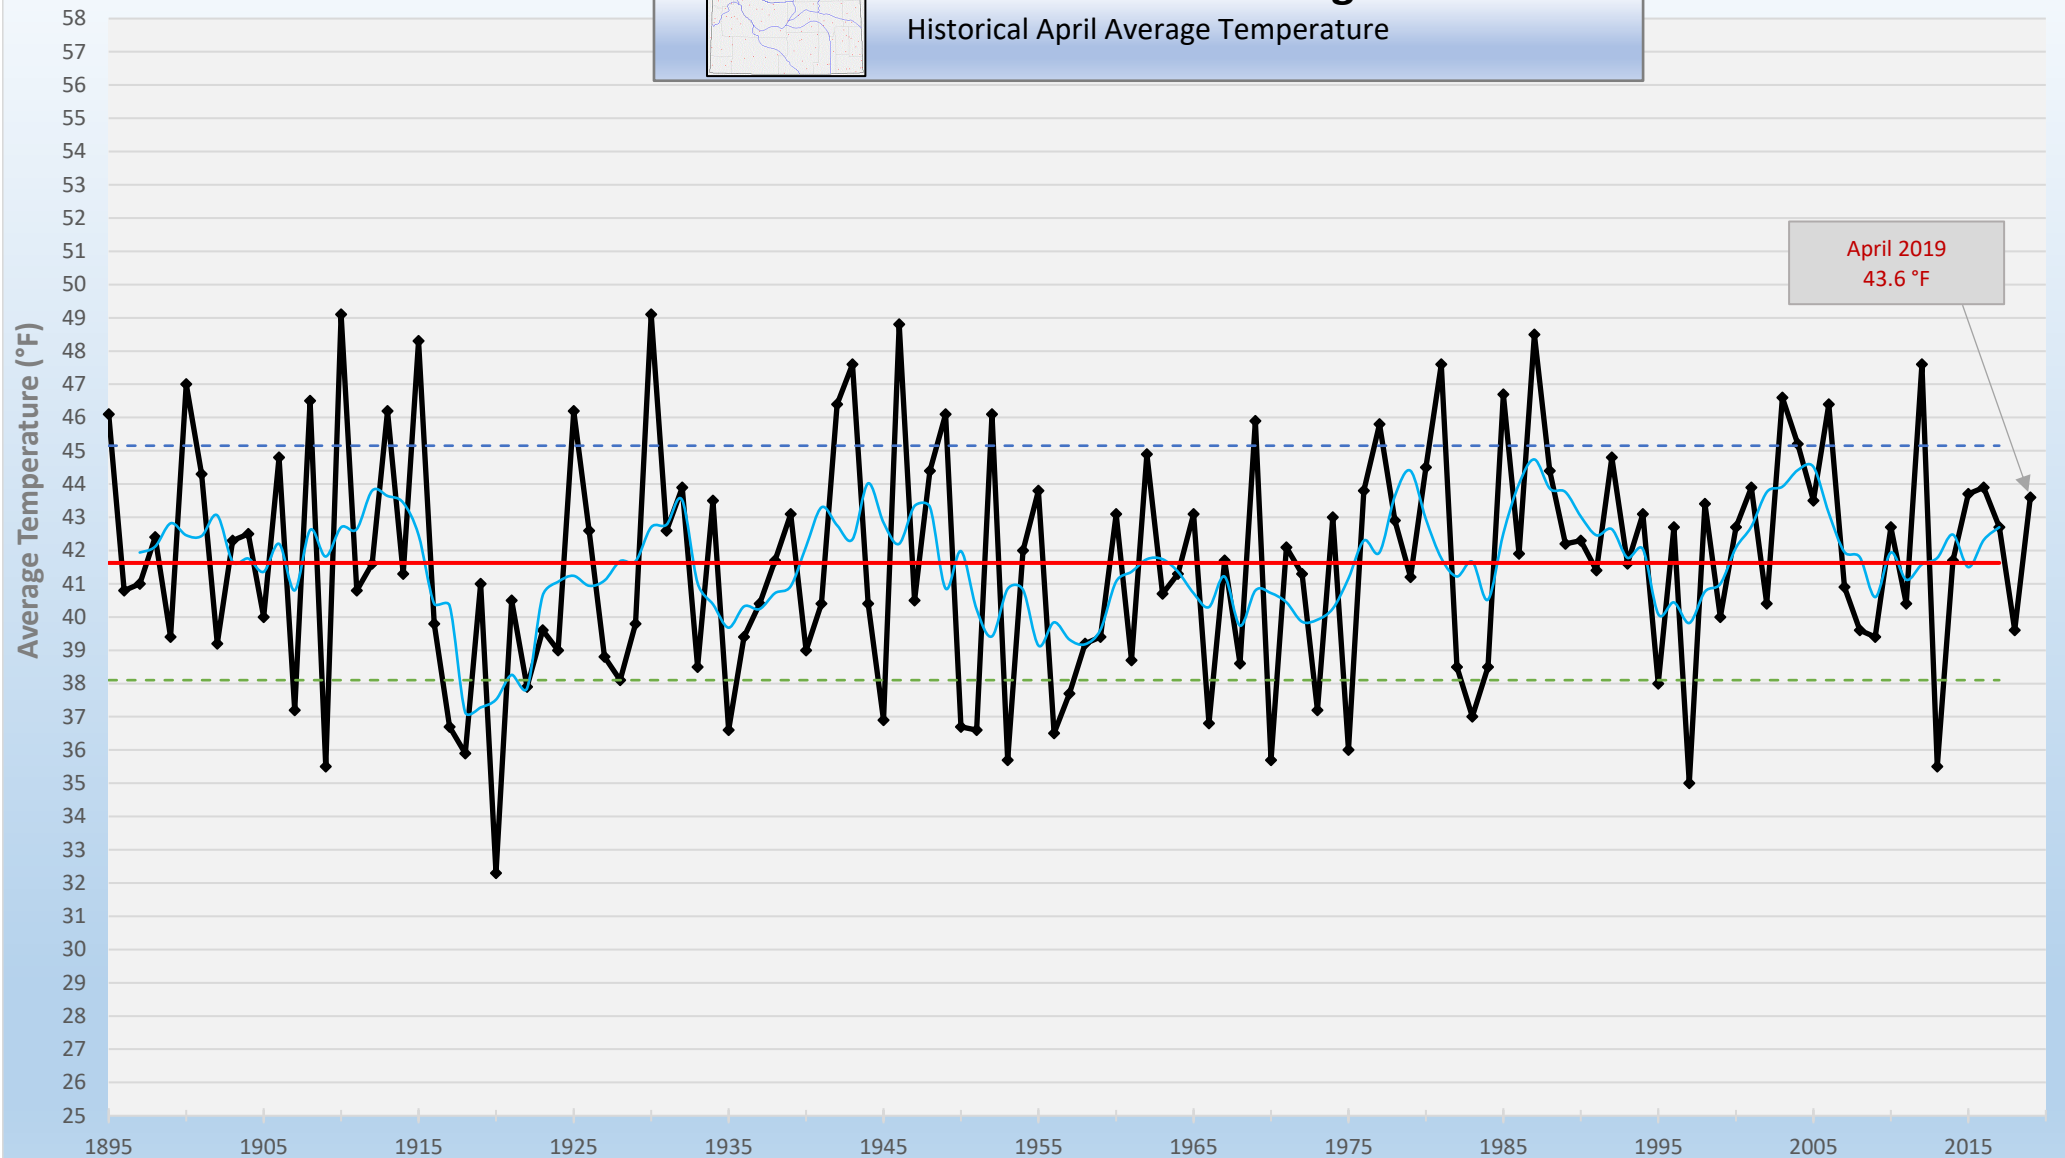

# Belle Fourche Drainage

## Historical April Average Temperature

- ◆— April Average Temperature
- 5-Year Running Mean
- 1895-2019 Average Temperature
- - - (+) Sigma
- - - (-) Sigma

Year

Product of the Water Resources Data System & State Climate Office  
<http://www.wrds.uwyo.edu>  
Data Courtesy: National Center for Environmental Information (NCEI)  
<https://www.ncei.noaa.gov/>