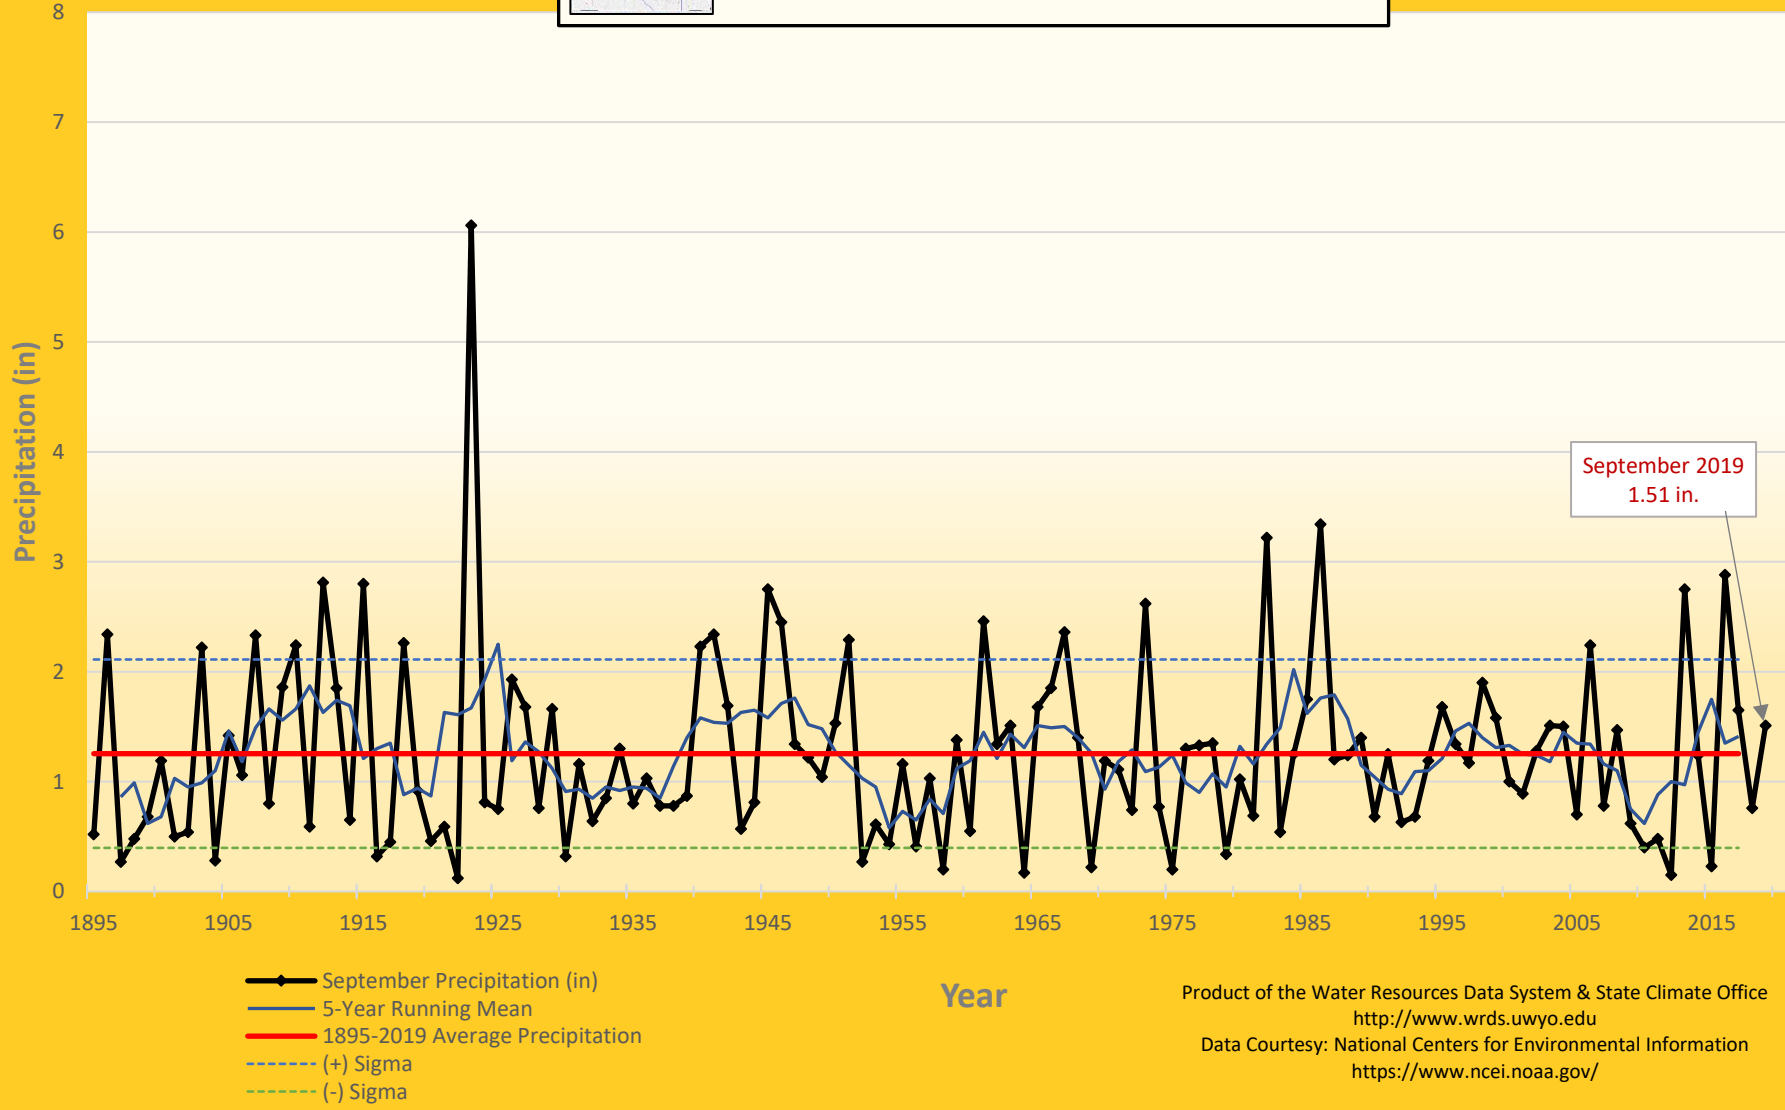

**Powder, Little Missouri, Tongue Drainage**  
Historical September Precipitation

Product of the Water Resources Data System & State Climate Office  
<http://www.wrds.uwyo.edu>  
 Data Courtesy: National Centers for Environmental Information  
<https://www.ncei.noaa.gov/>