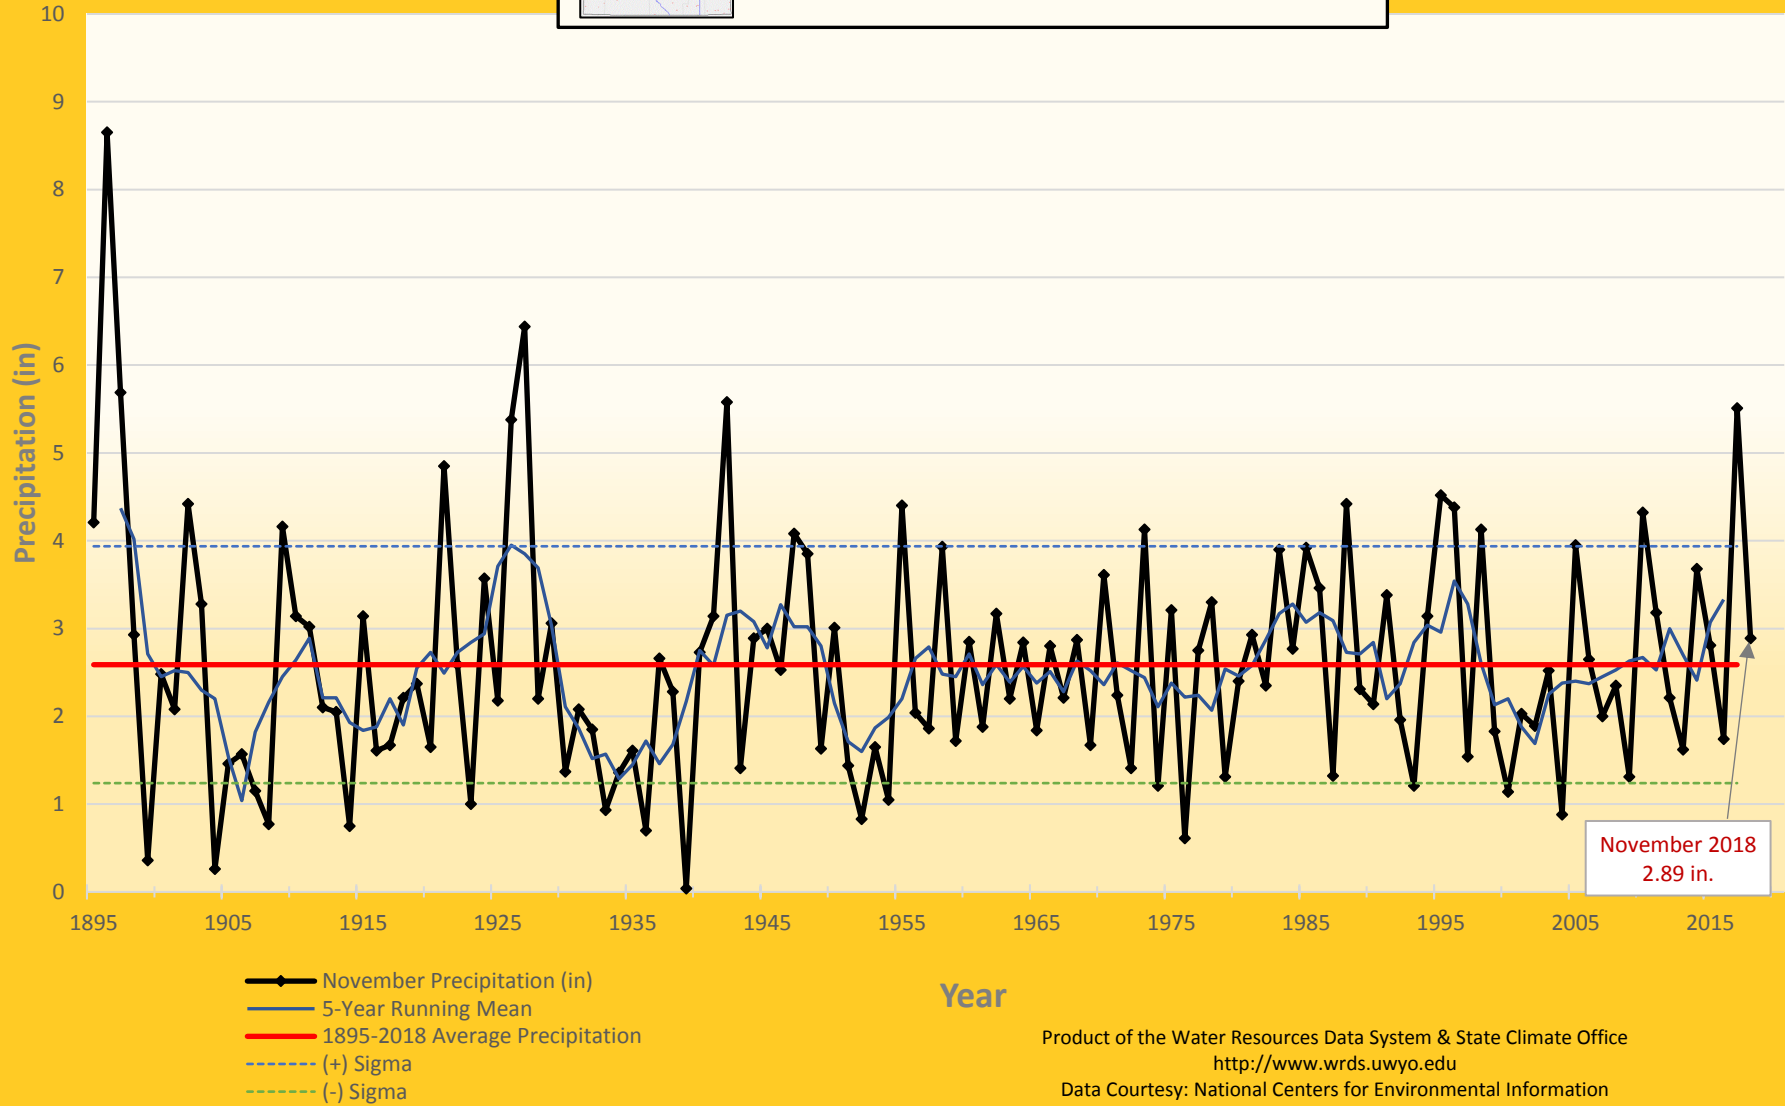

Yellowstone Drainage

Historical November Precipitation

Product of the Water Resources Data System & State Climate Office
<http://www.wrds.uwyo.edu>
Data Courtesy: National Centers for Environmental Information
<https://www.ncei.noaa.gov/>