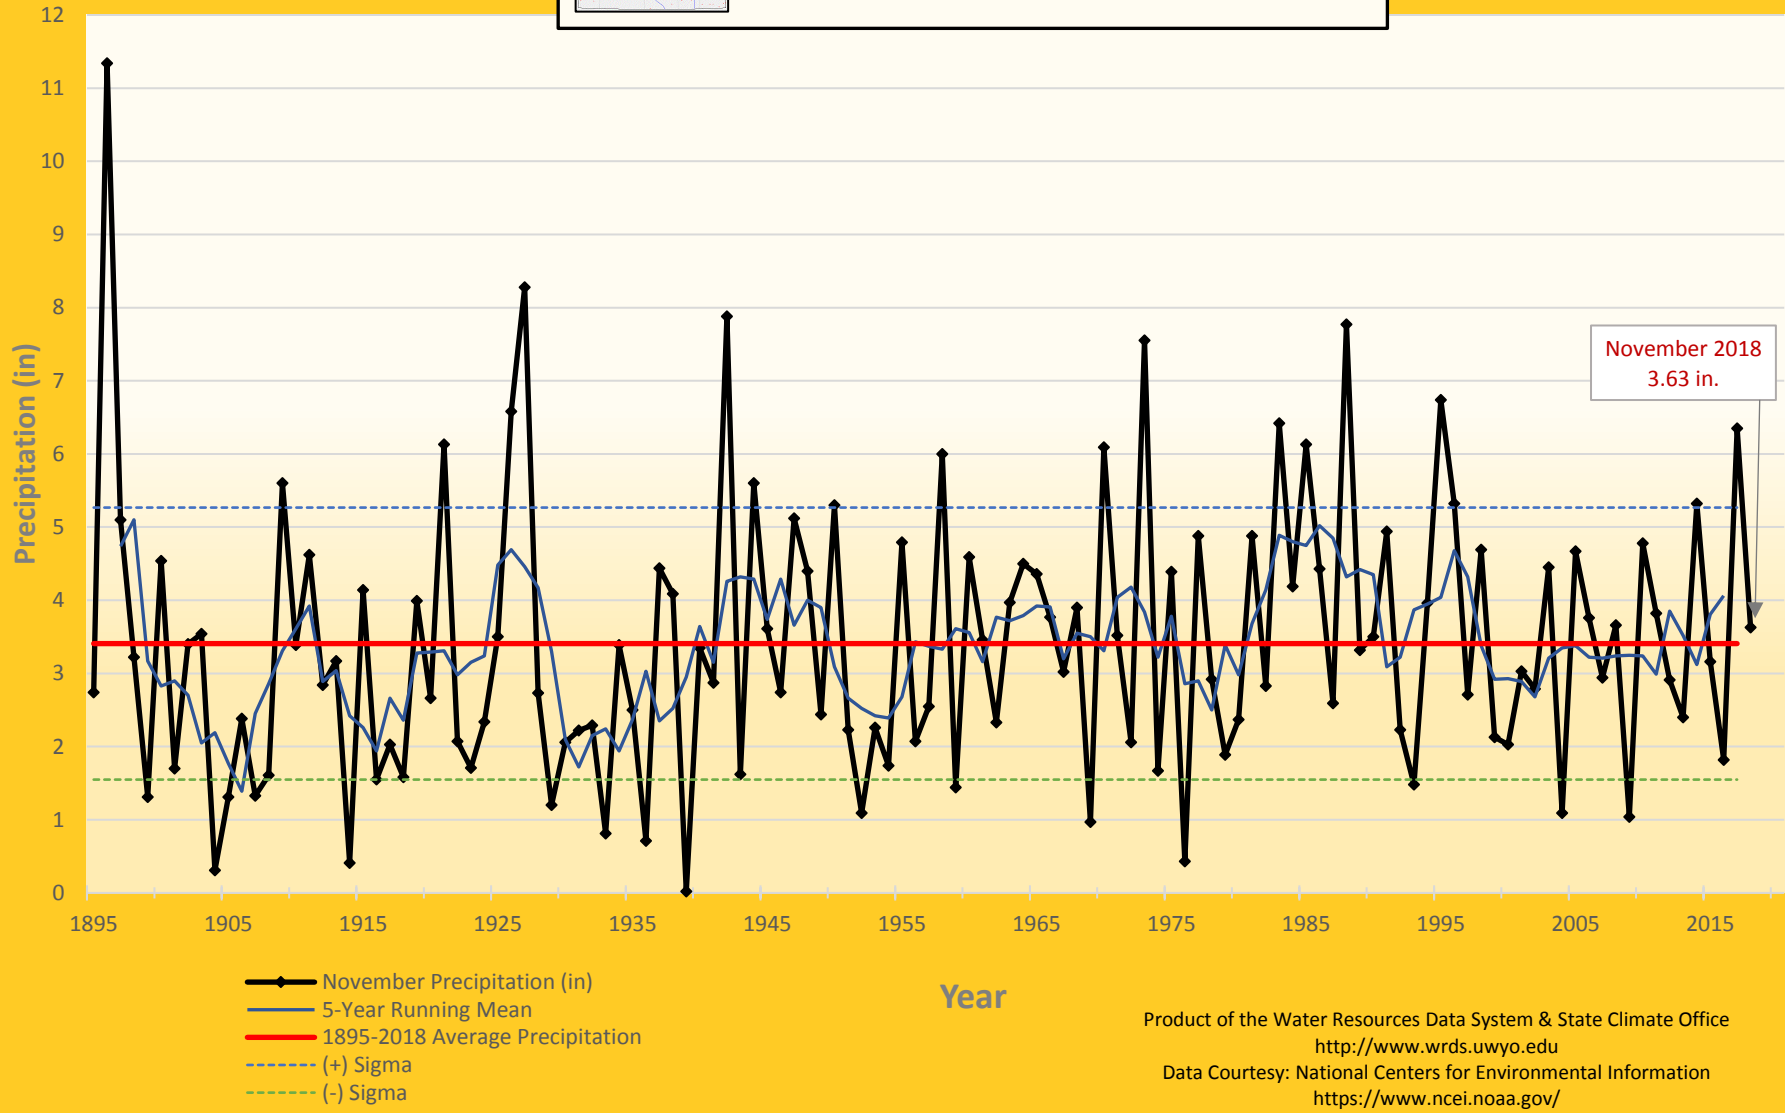

Snake Drainage

Historical November Precipitation

Product of the Water Resources Data System & State Climate Office
<http://www.wrds.uwyo.edu>
 Data Courtesy: National Centers for Environmental Information
<https://www.ncei.noaa.gov/>