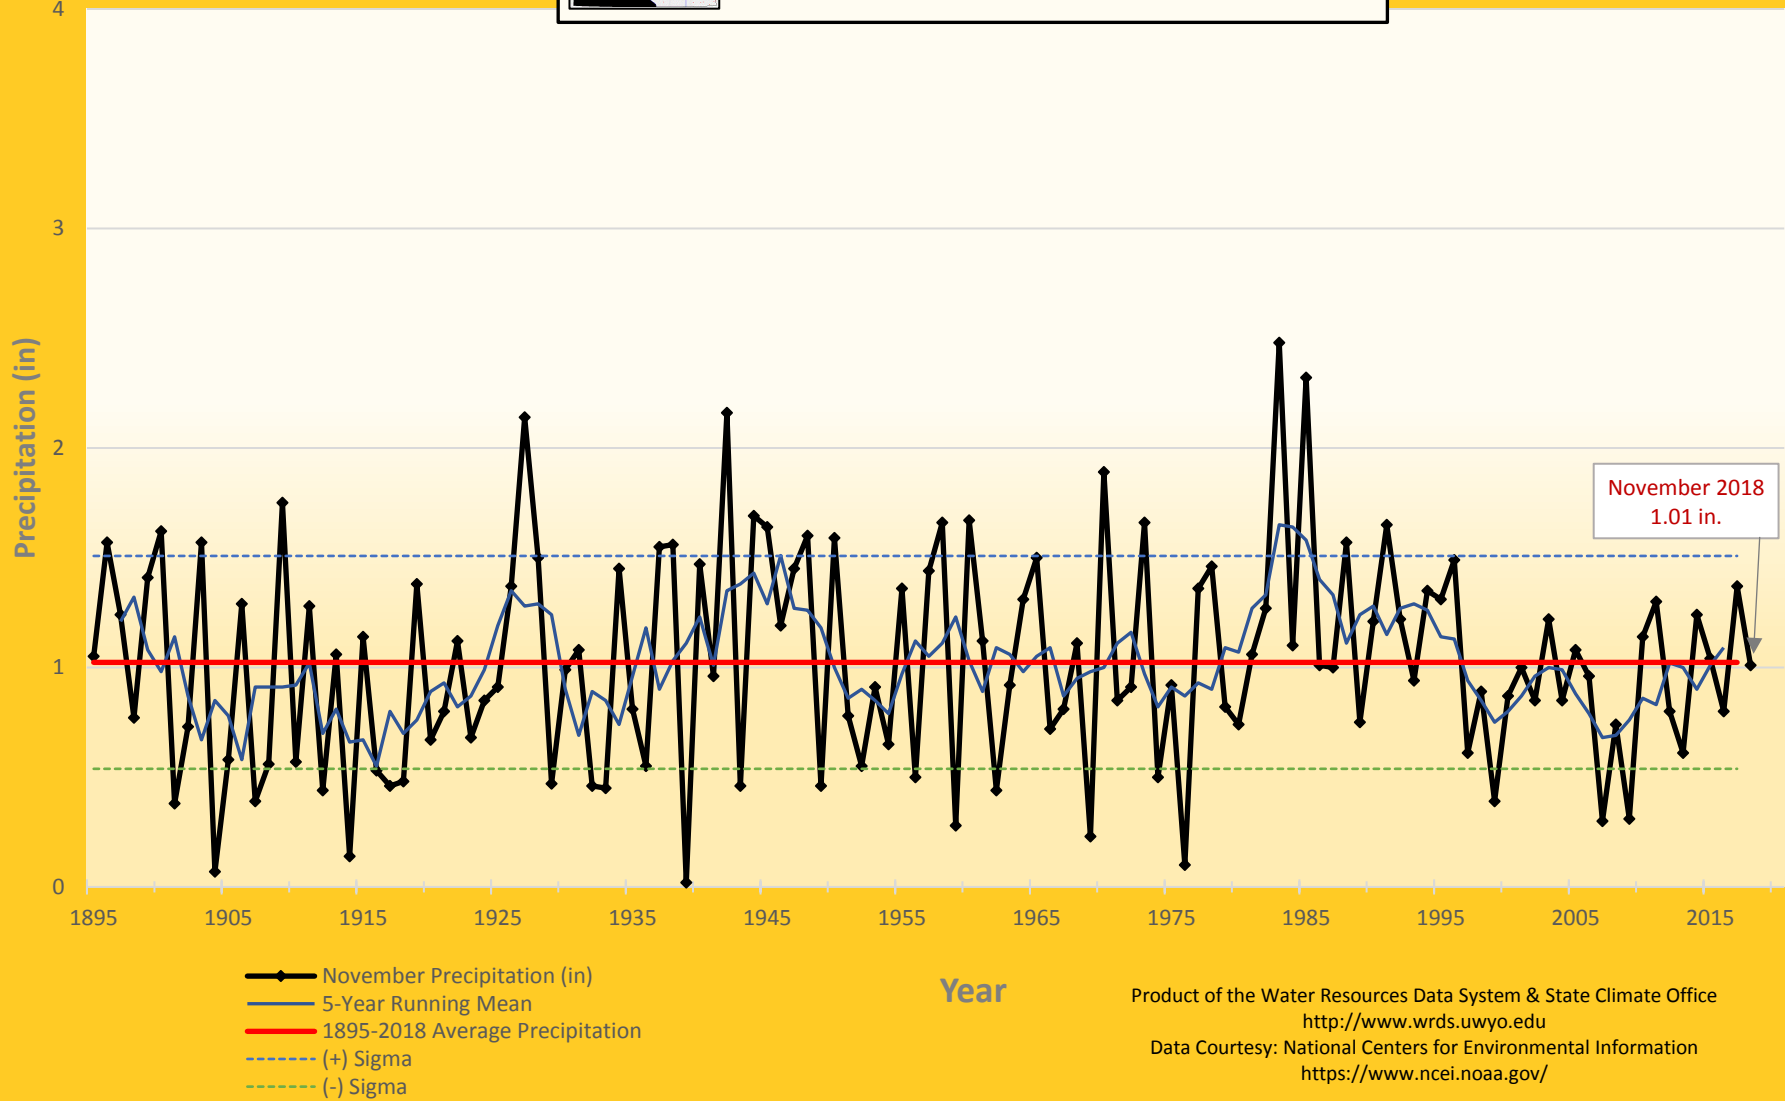

Green and Bear Drainage

Historical November Precipitation

Product of the Water Resources Data System & State Climate Office
<http://www.wrds.uwyo.edu>
Data Courtesy: National Centers for Environmental Information
<https://www.ncei.noaa.gov/>