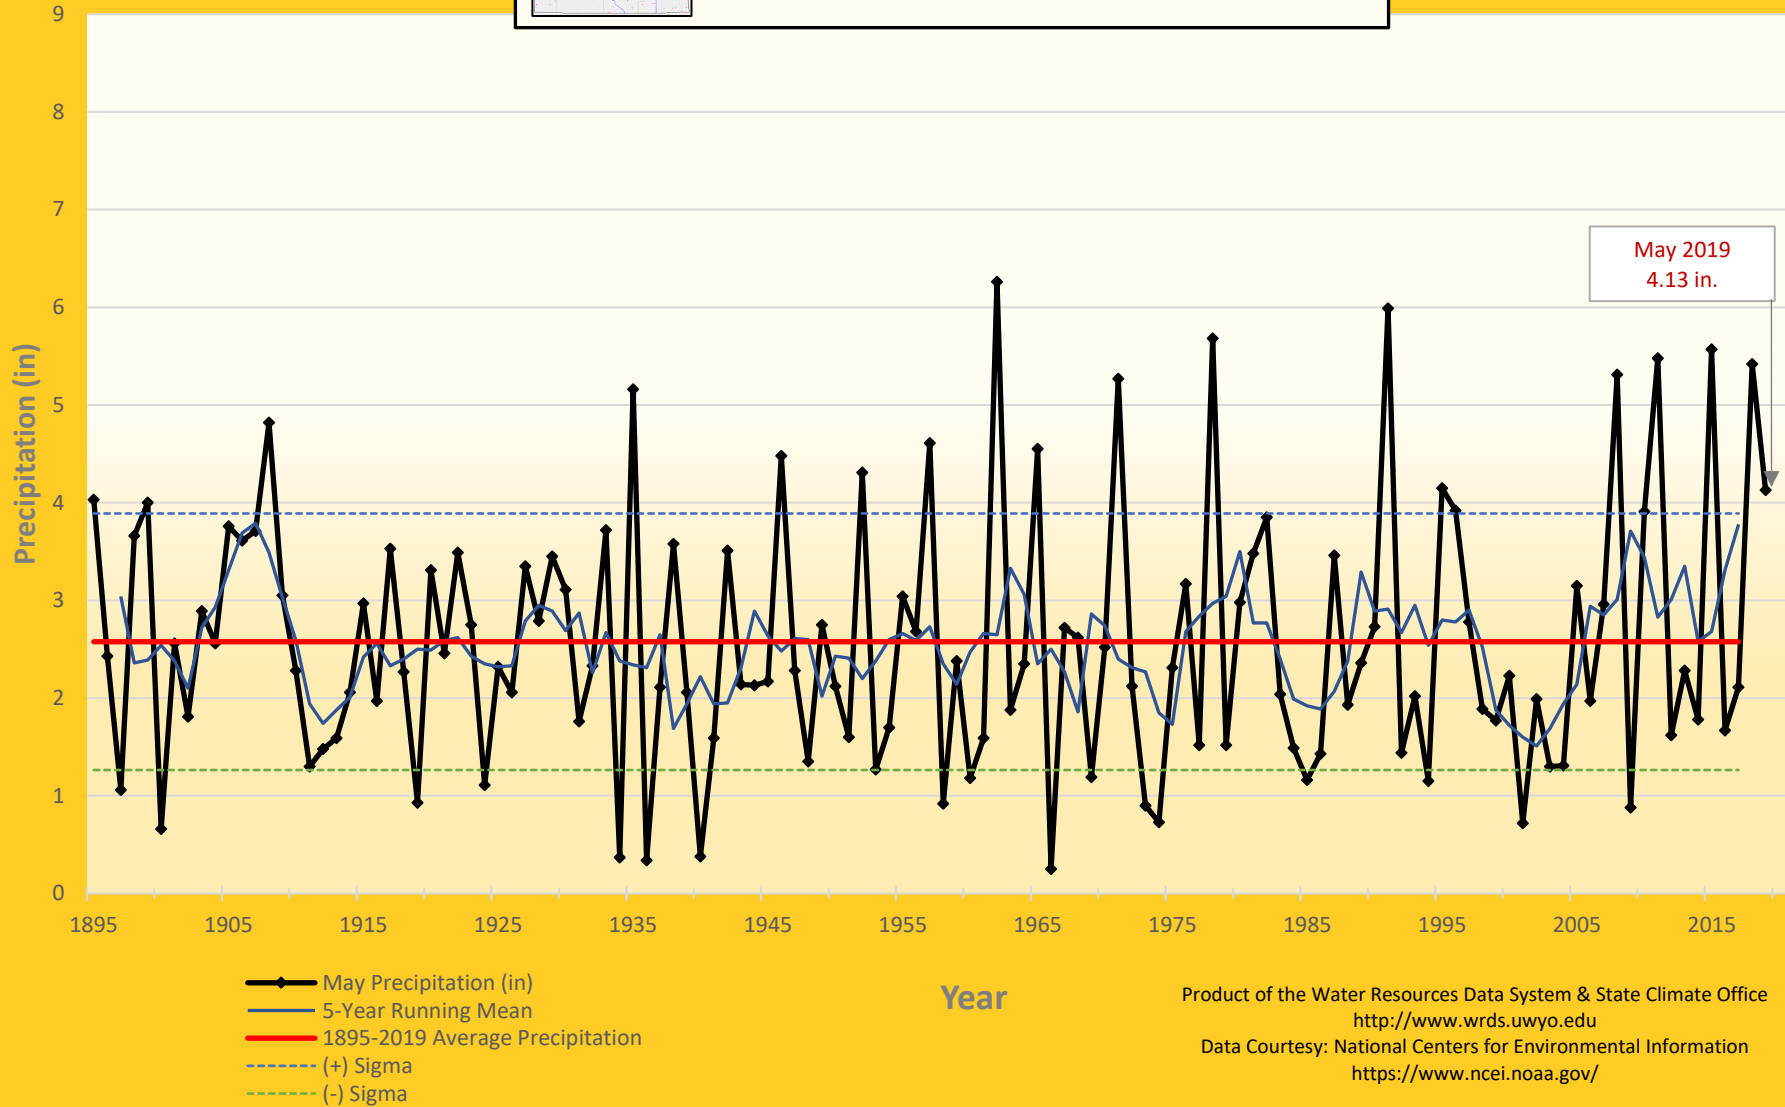

Cheyenne & Niobrara Drainage

Historical May Precipitation

Product of the Water Resources Data System & State Climate Office
<http://www.wrds.uwyo.edu>
 Data Courtesy: National Centers for Environmental Information
<https://www.ncei.noaa.gov/>