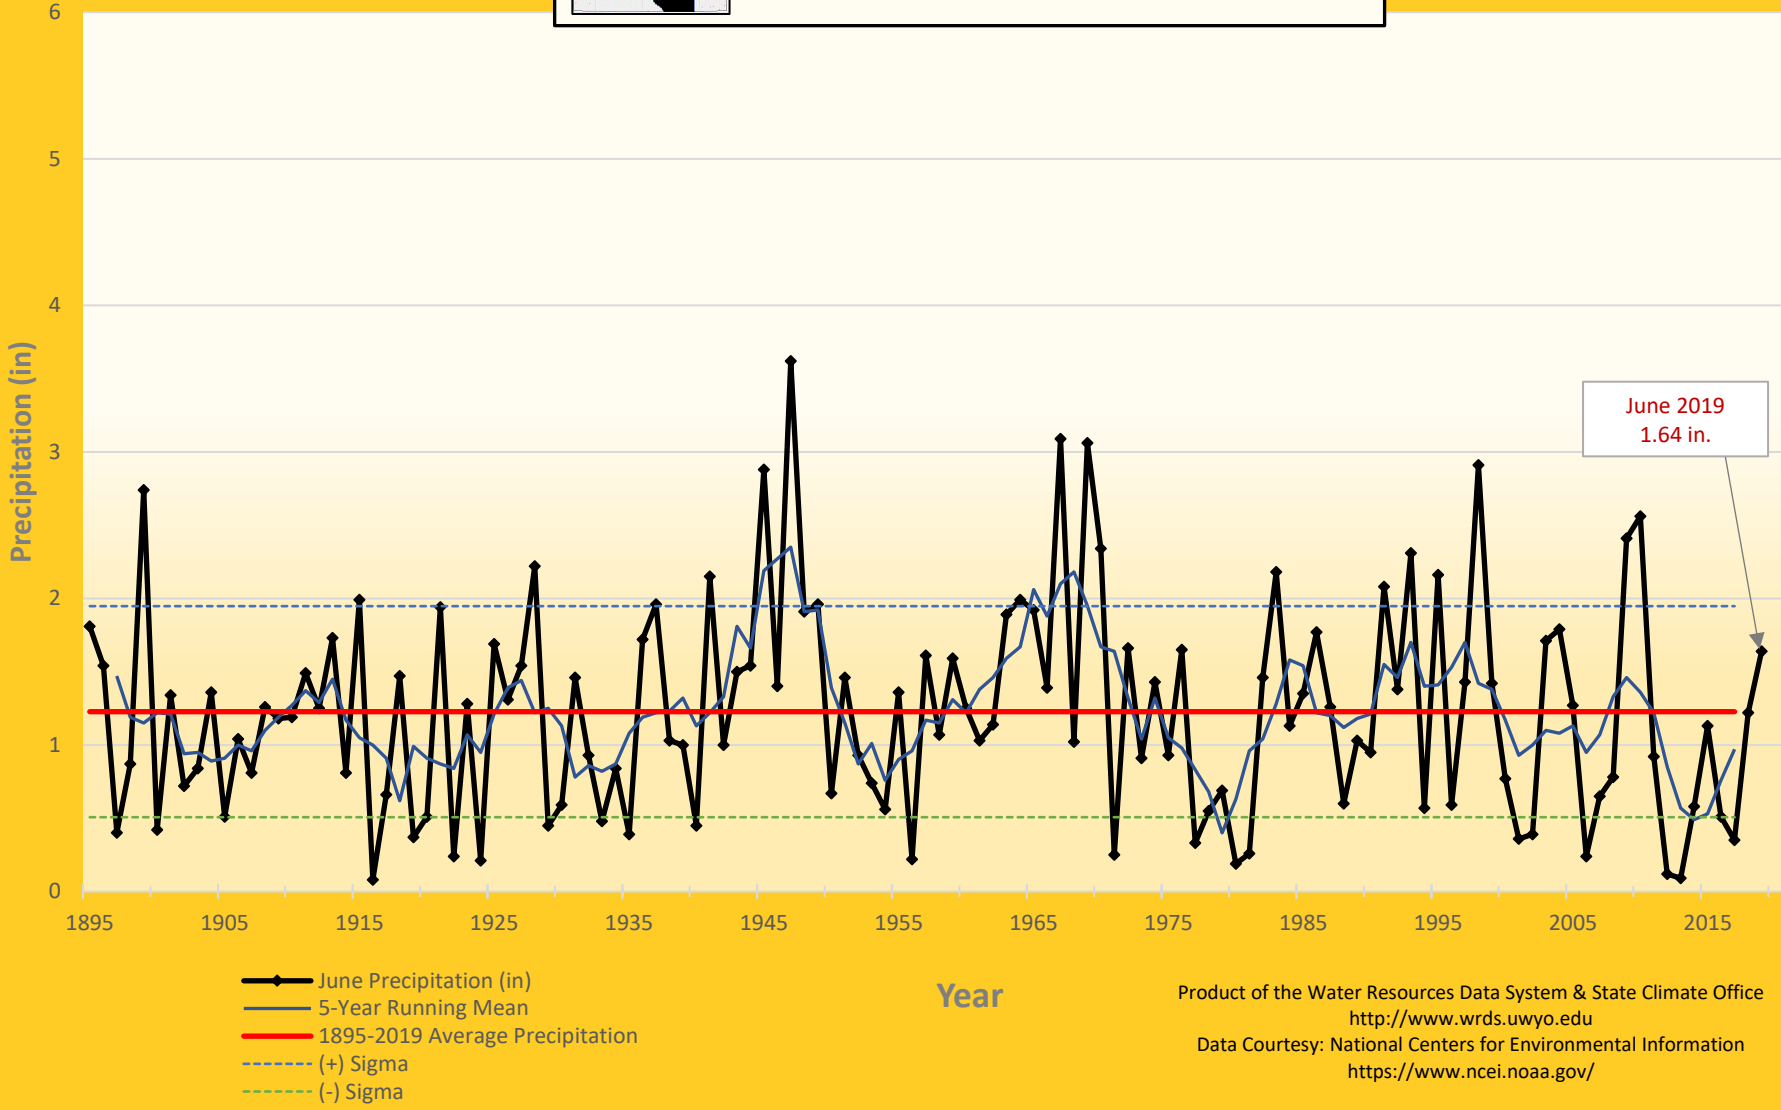

Upper Platte Drainage

Historical June Precipitation

Product of the Water Resources Data System & State Climate Office
<http://www.wrds.uwyo.edu>
Data Courtesy: National Centers for Environmental Information
<https://www.ncei.noaa.gov/>