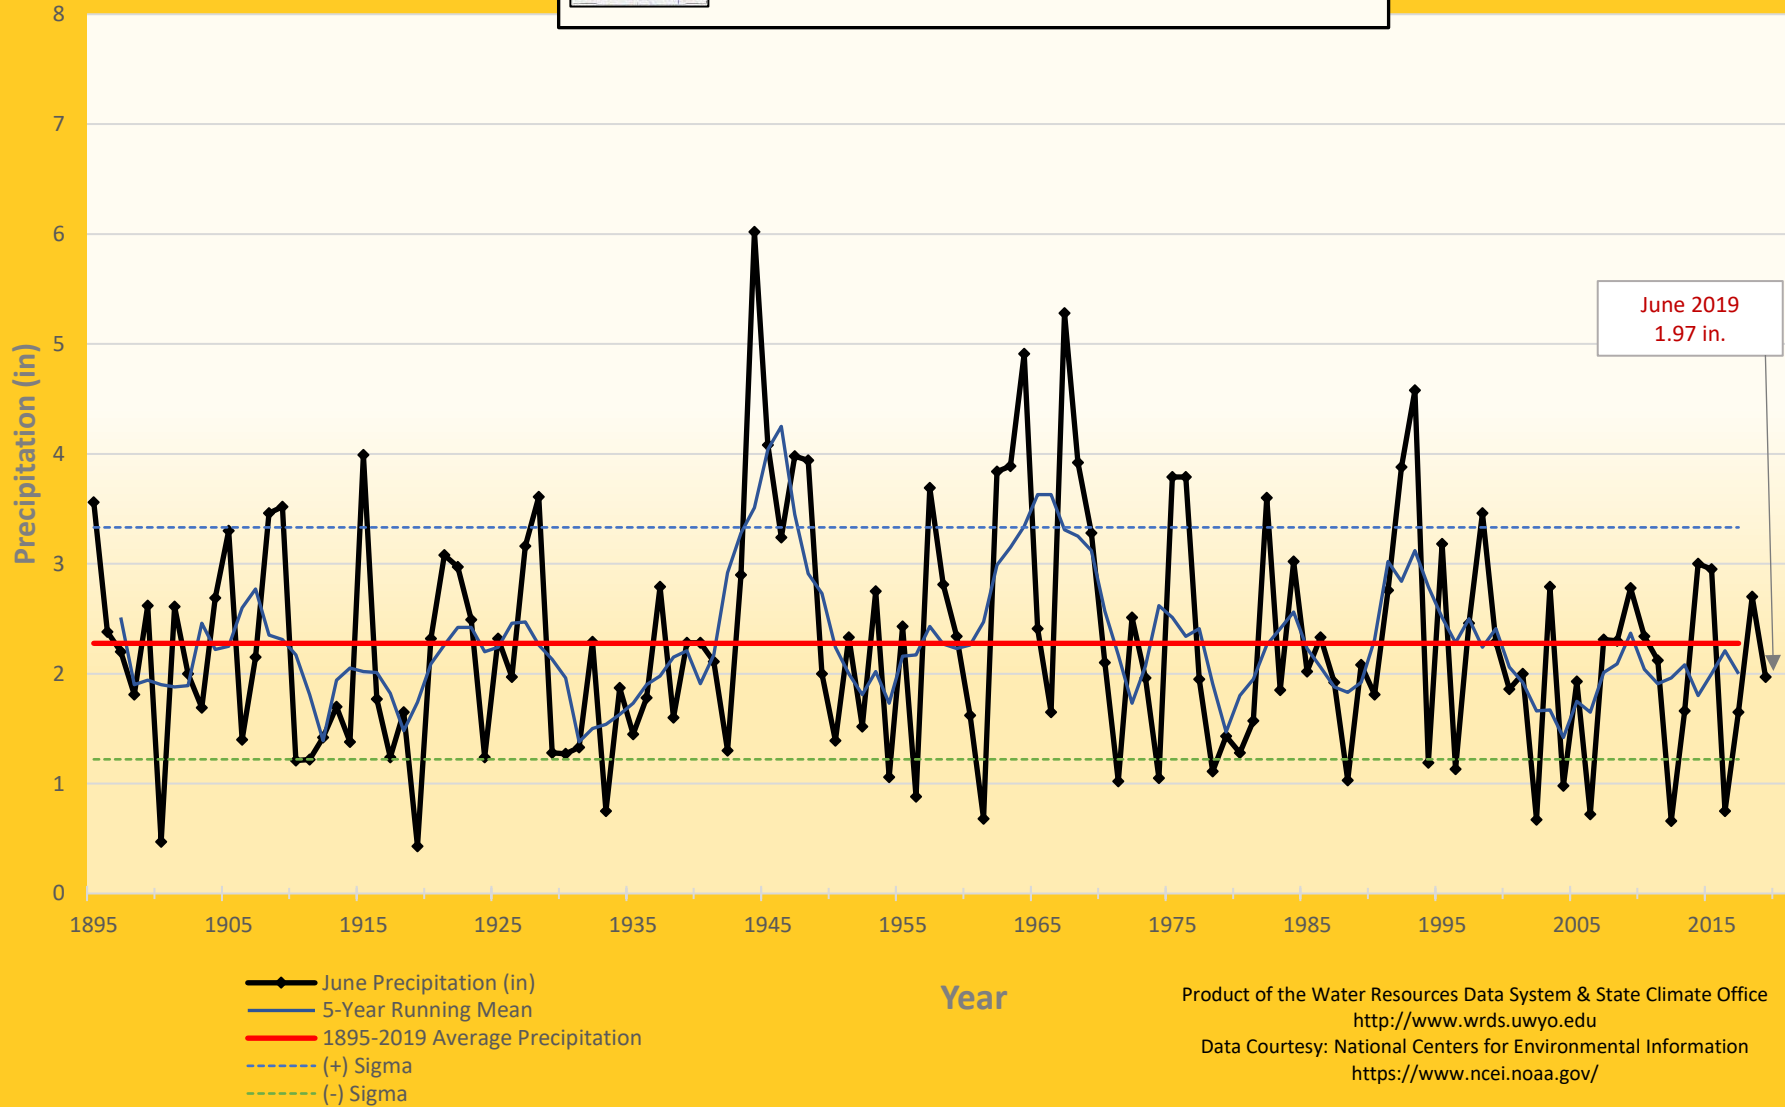

### Powder, Little Missouri, Tongue Drainage Historical June Precipitation

Product of the Water Resources Data System & State Climate Office  
<http://www.wrds.uwyo.edu>  
 Data Courtesy: National Centers for Environmental Information  
<https://www.ncei.noaa.gov/>