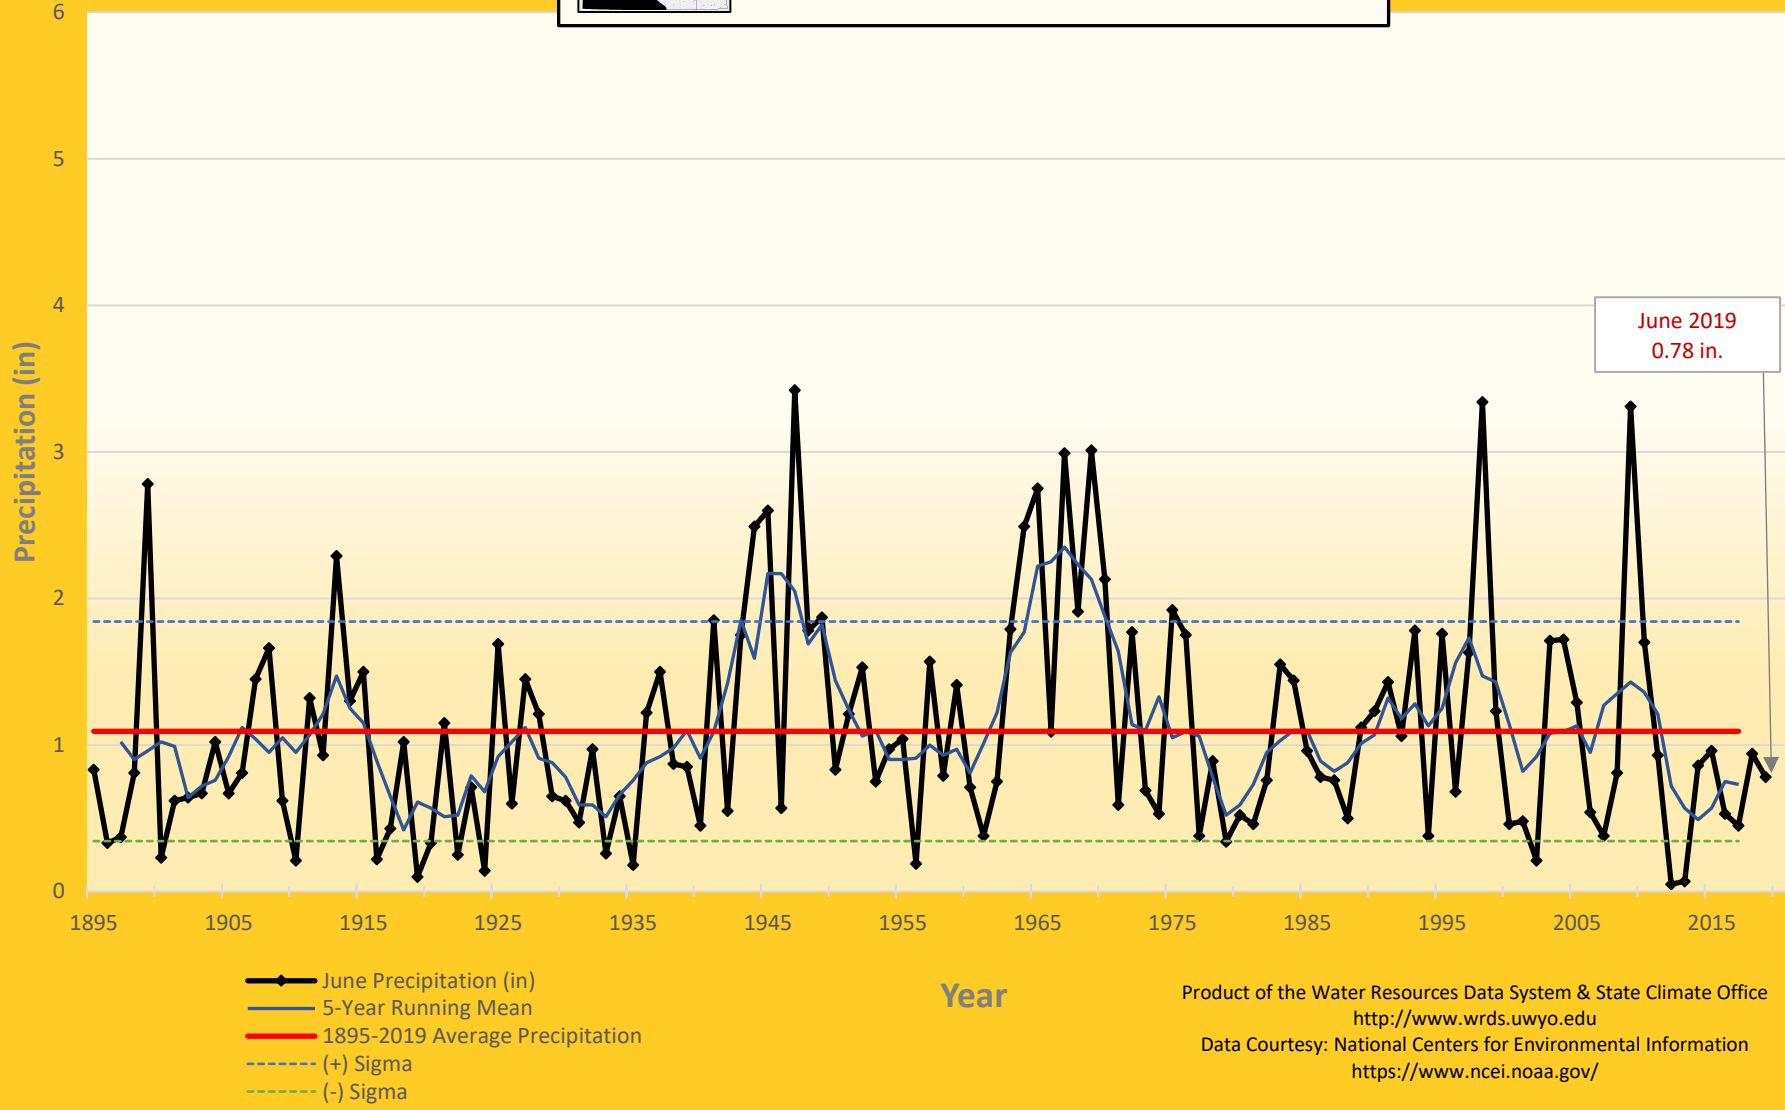

Green and Bear Drainage

Historical June Precipitation

Product of the Water Resources Data System & State Climate Office
<http://www.wrds.uwyo.edu>
 Data Courtesy: National Centers for Environmental Information
<https://www.ncei.noaa.gov/>