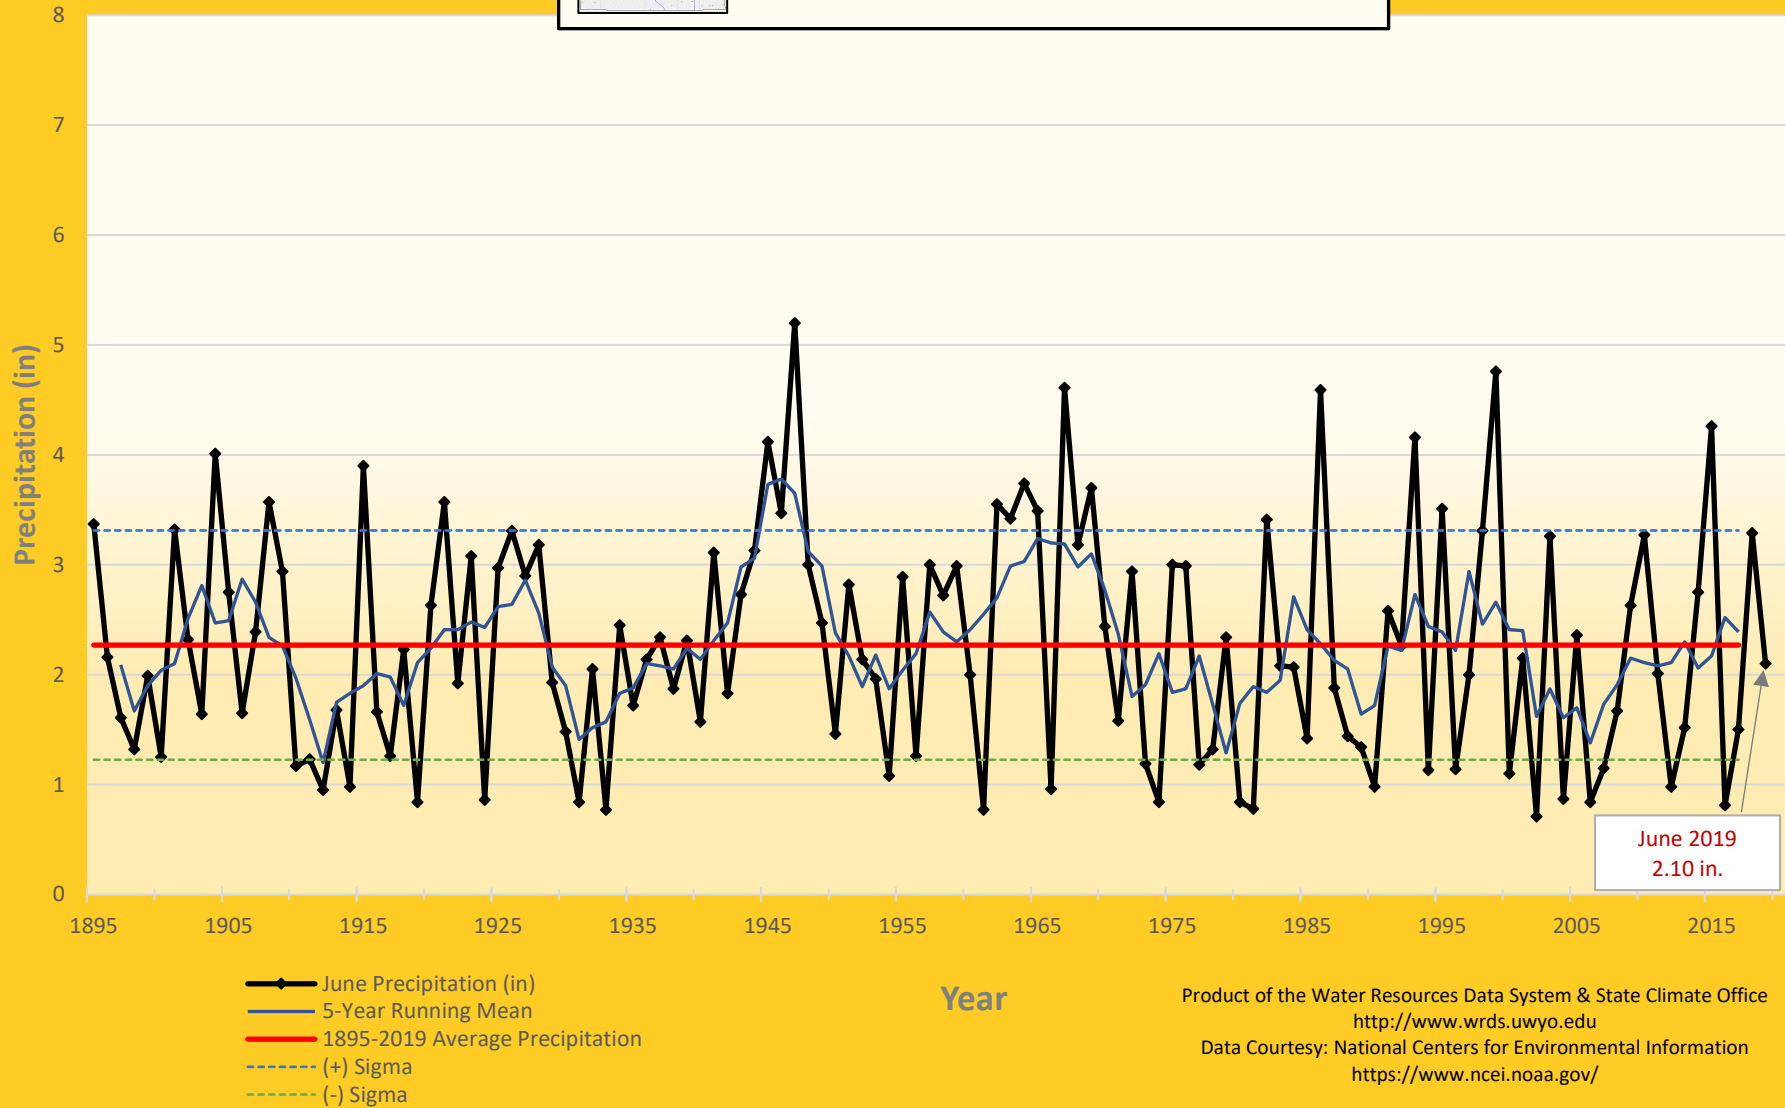

Cheyenne & Niobrara Drainage

Historical June Precipitation

Product of the Water Resources Data System & State Climate Office
<http://www.wrds.uwyo.edu>
 Data Courtesy: National Centers for Environmental Information
<https://www.ncei.noaa.gov/>