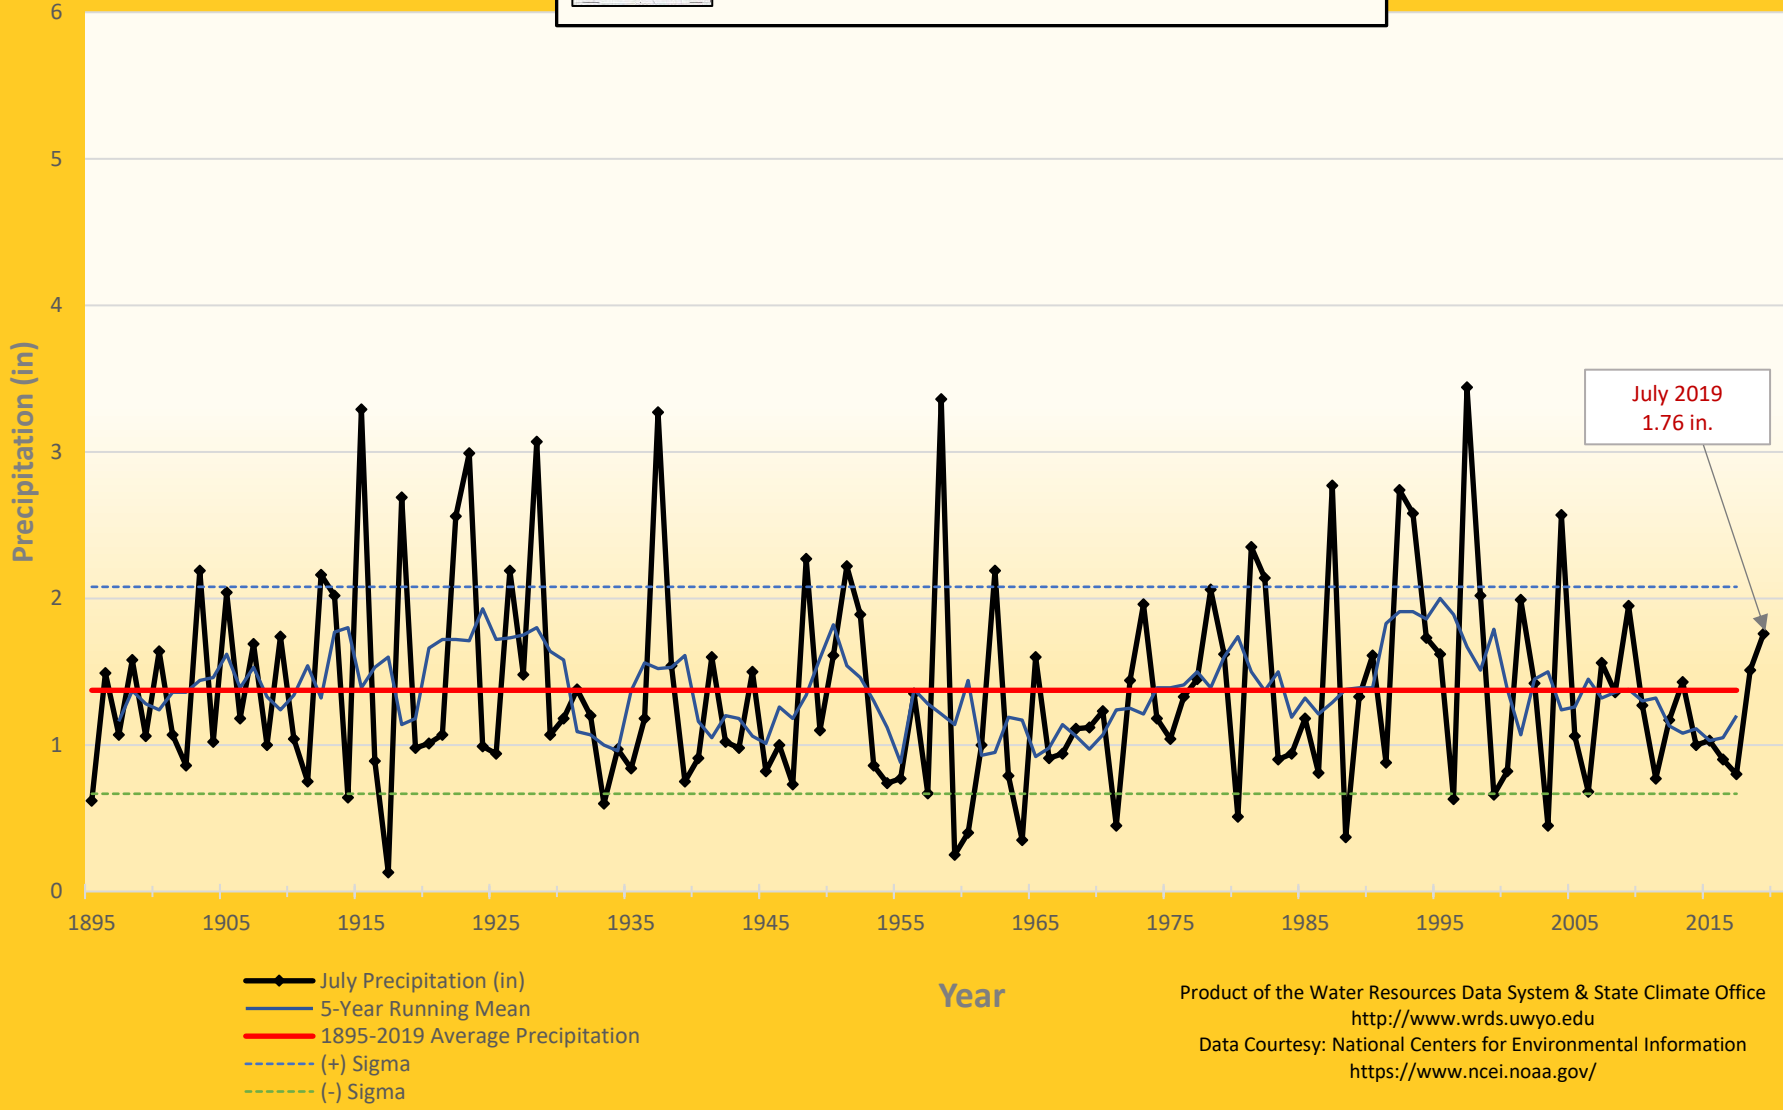

Powder, Little Missouri, Tongue Drainage
Historical July Precipitation

Product of the Water Resources Data System & State Climate Office
<http://www.wrds.uwyo.edu>
 Data Courtesy: National Centers for Environmental Information
<https://www.ncei.noaa.gov/>