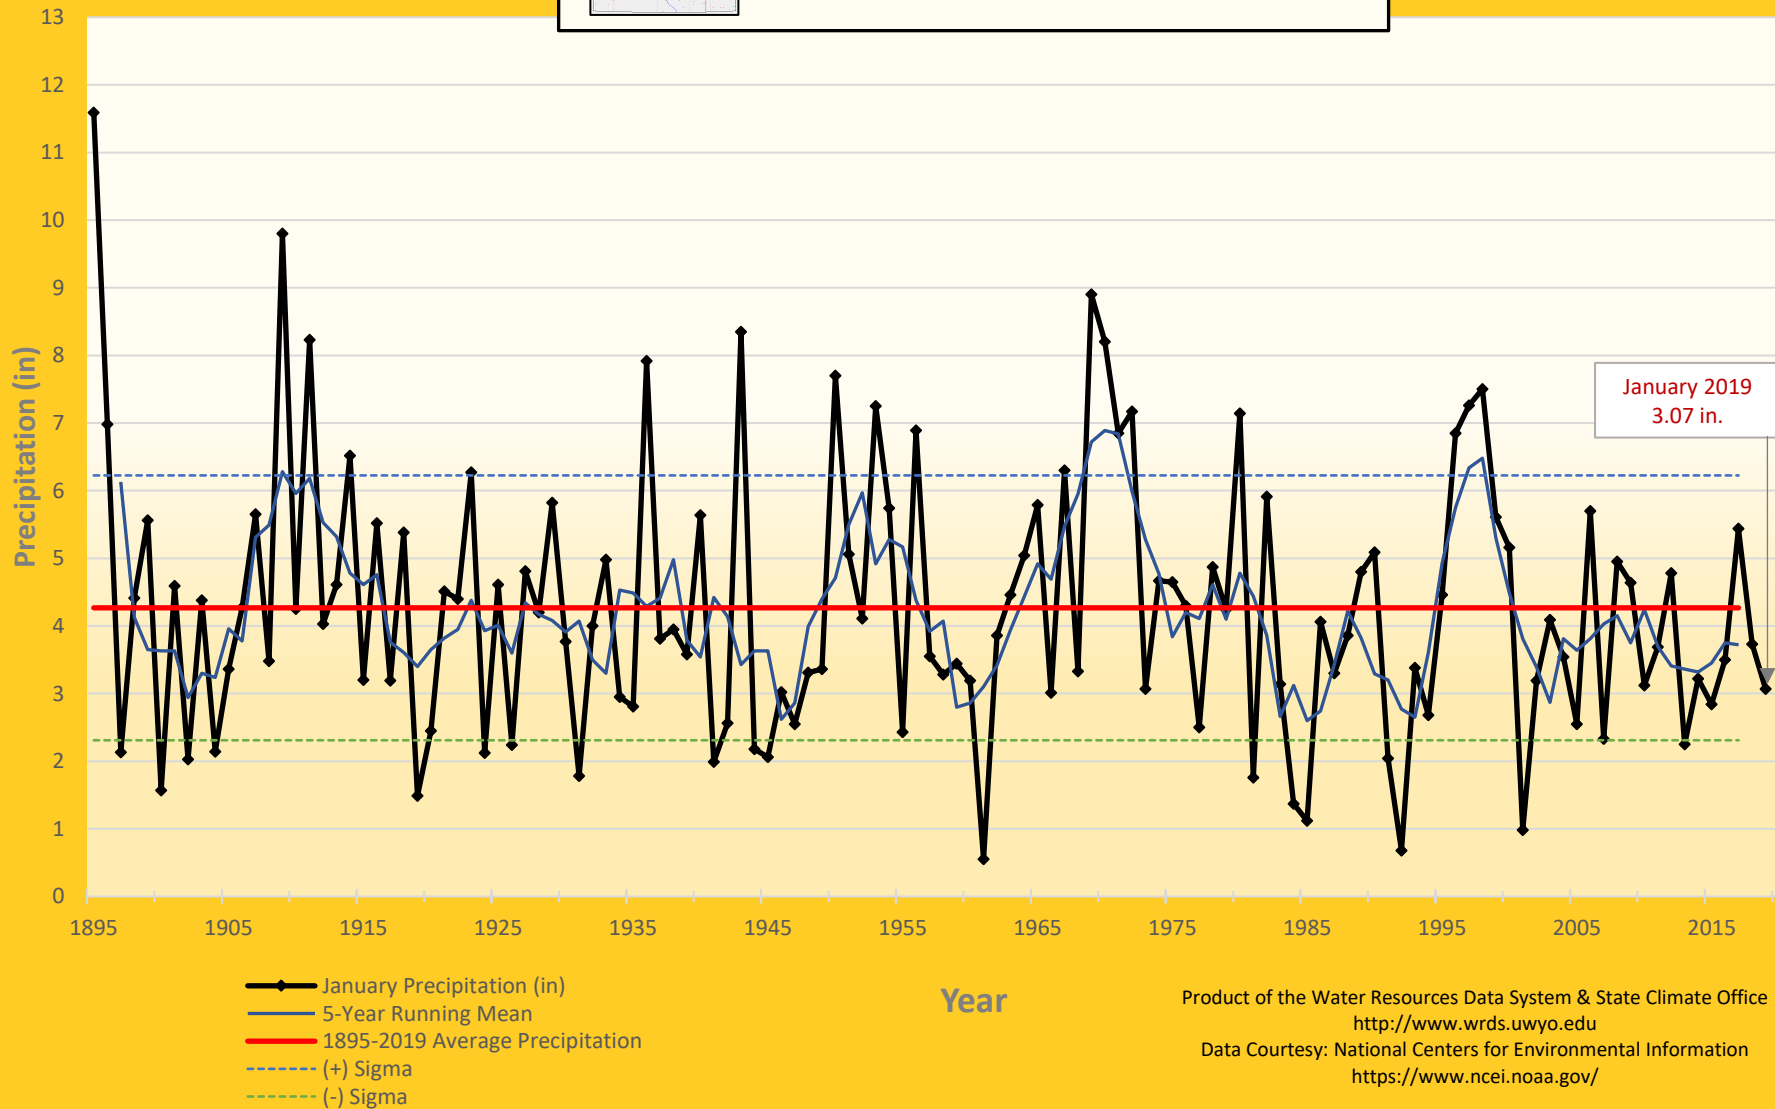

Snake Drainage

Historical January Precipitation

Product of the Water Resources Data System & State Climate Office
<http://www.wrds.uwyo.edu>
Data Courtesy: National Centers for Environmental Information
<https://www.ncei.noaa.gov/>