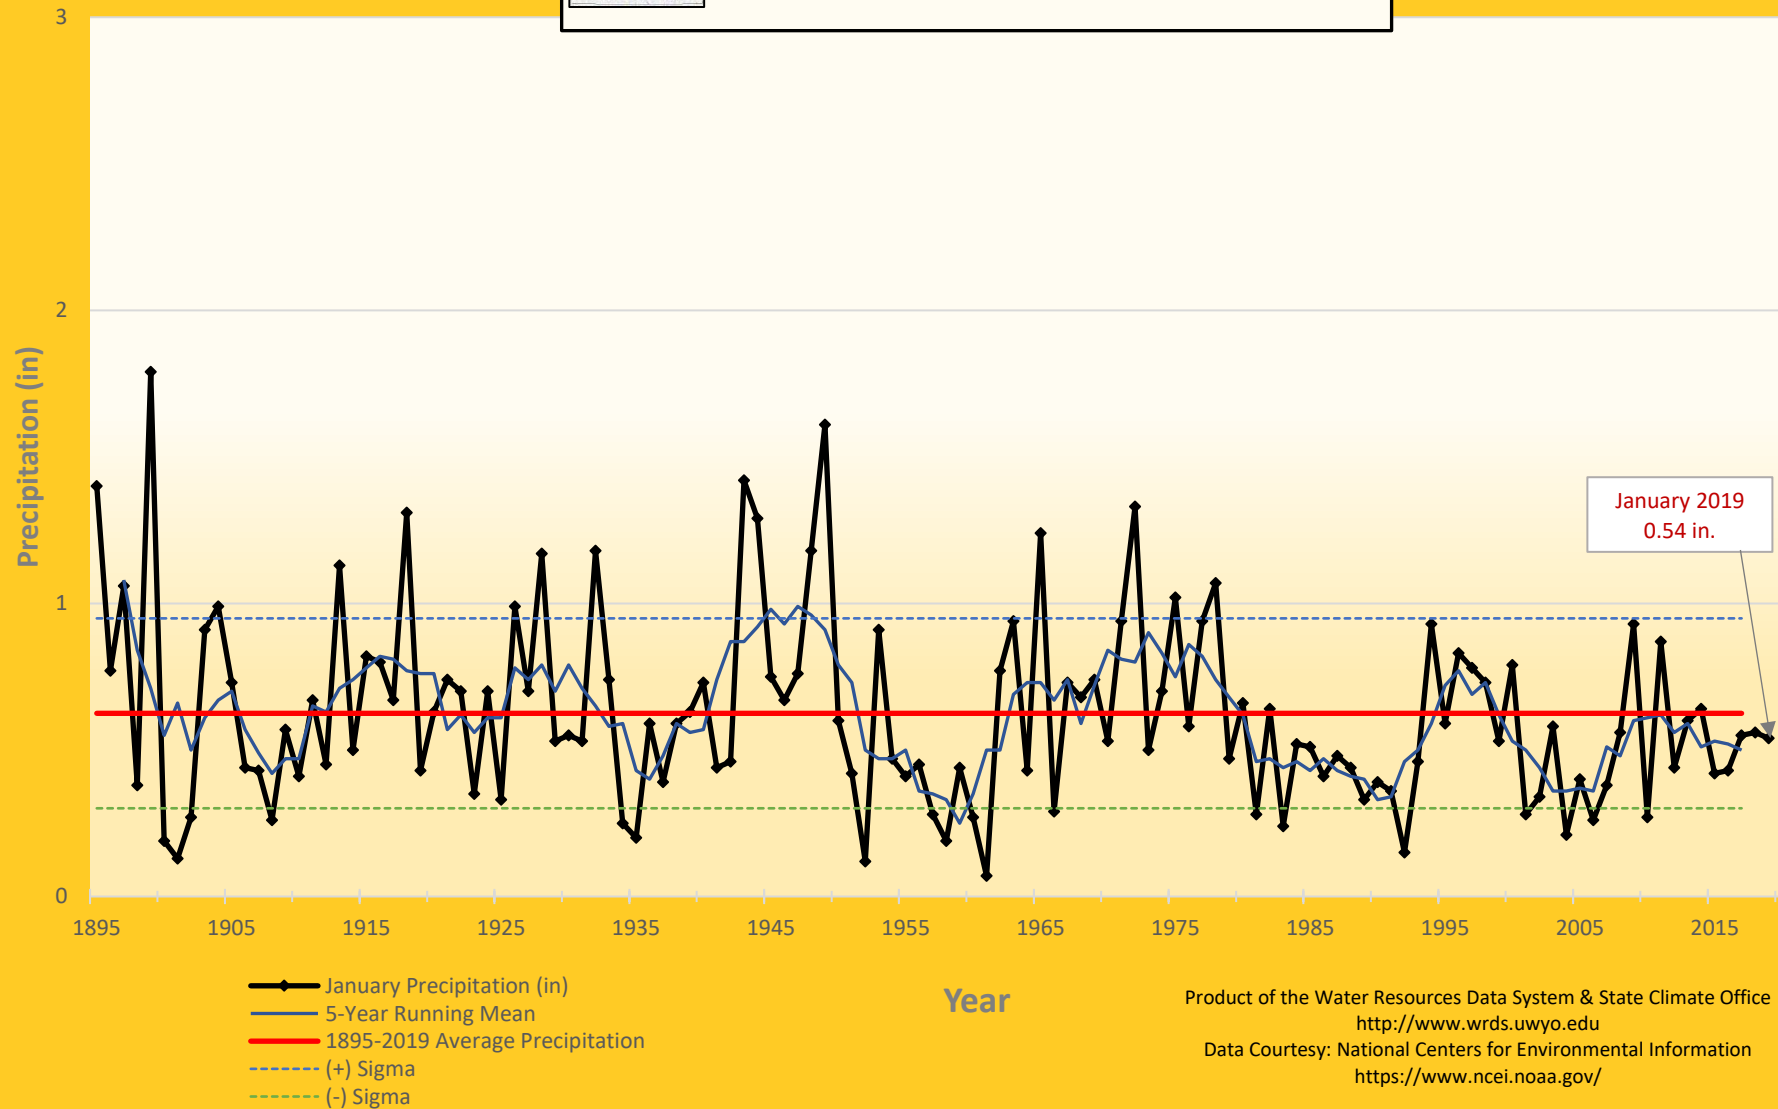

### Powder, Little Missouri, Tongue Drainage Historical January Precipitation

January 2019  
0.54 in.