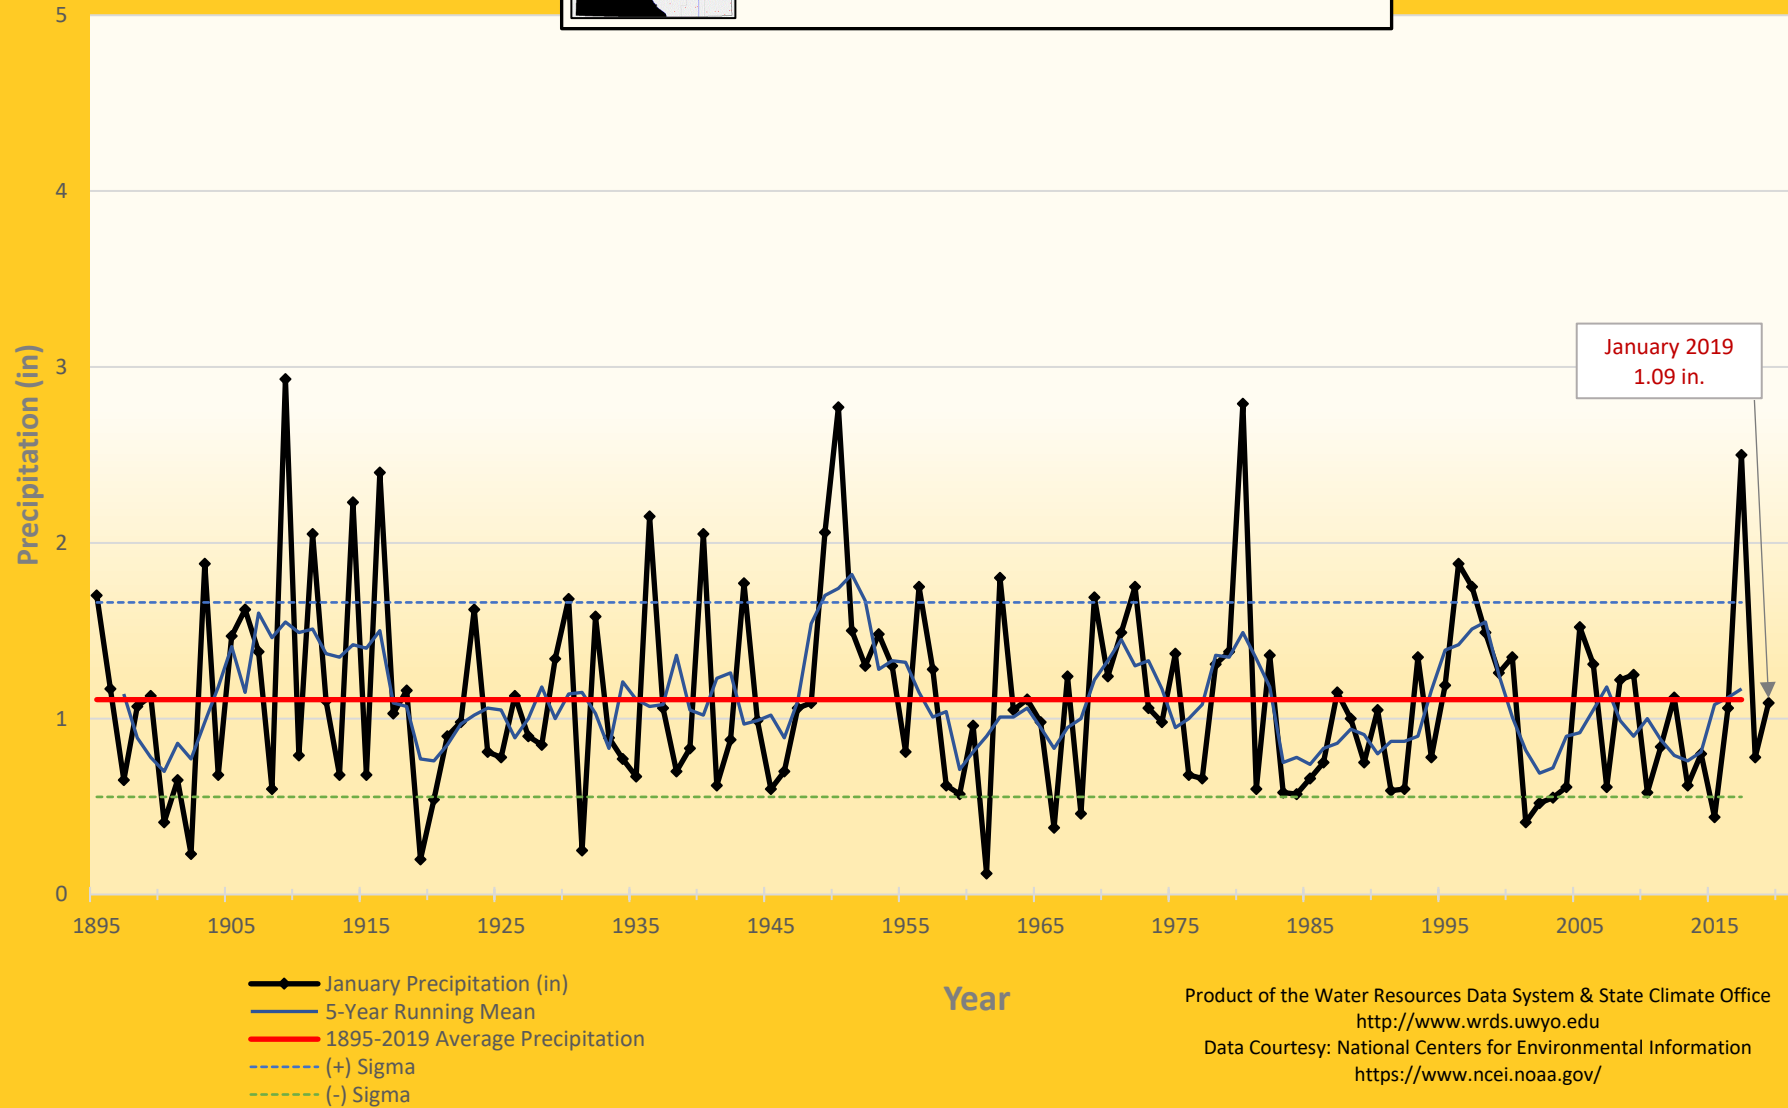

Green and Bear Drainage

Historical January Precipitation

Product of the Water Resources Data System & State Climate Office
<http://www.wrds.uwyo.edu>
Data Courtesy: National Centers for Environmental Information
<https://www.ncei.noaa.gov/>