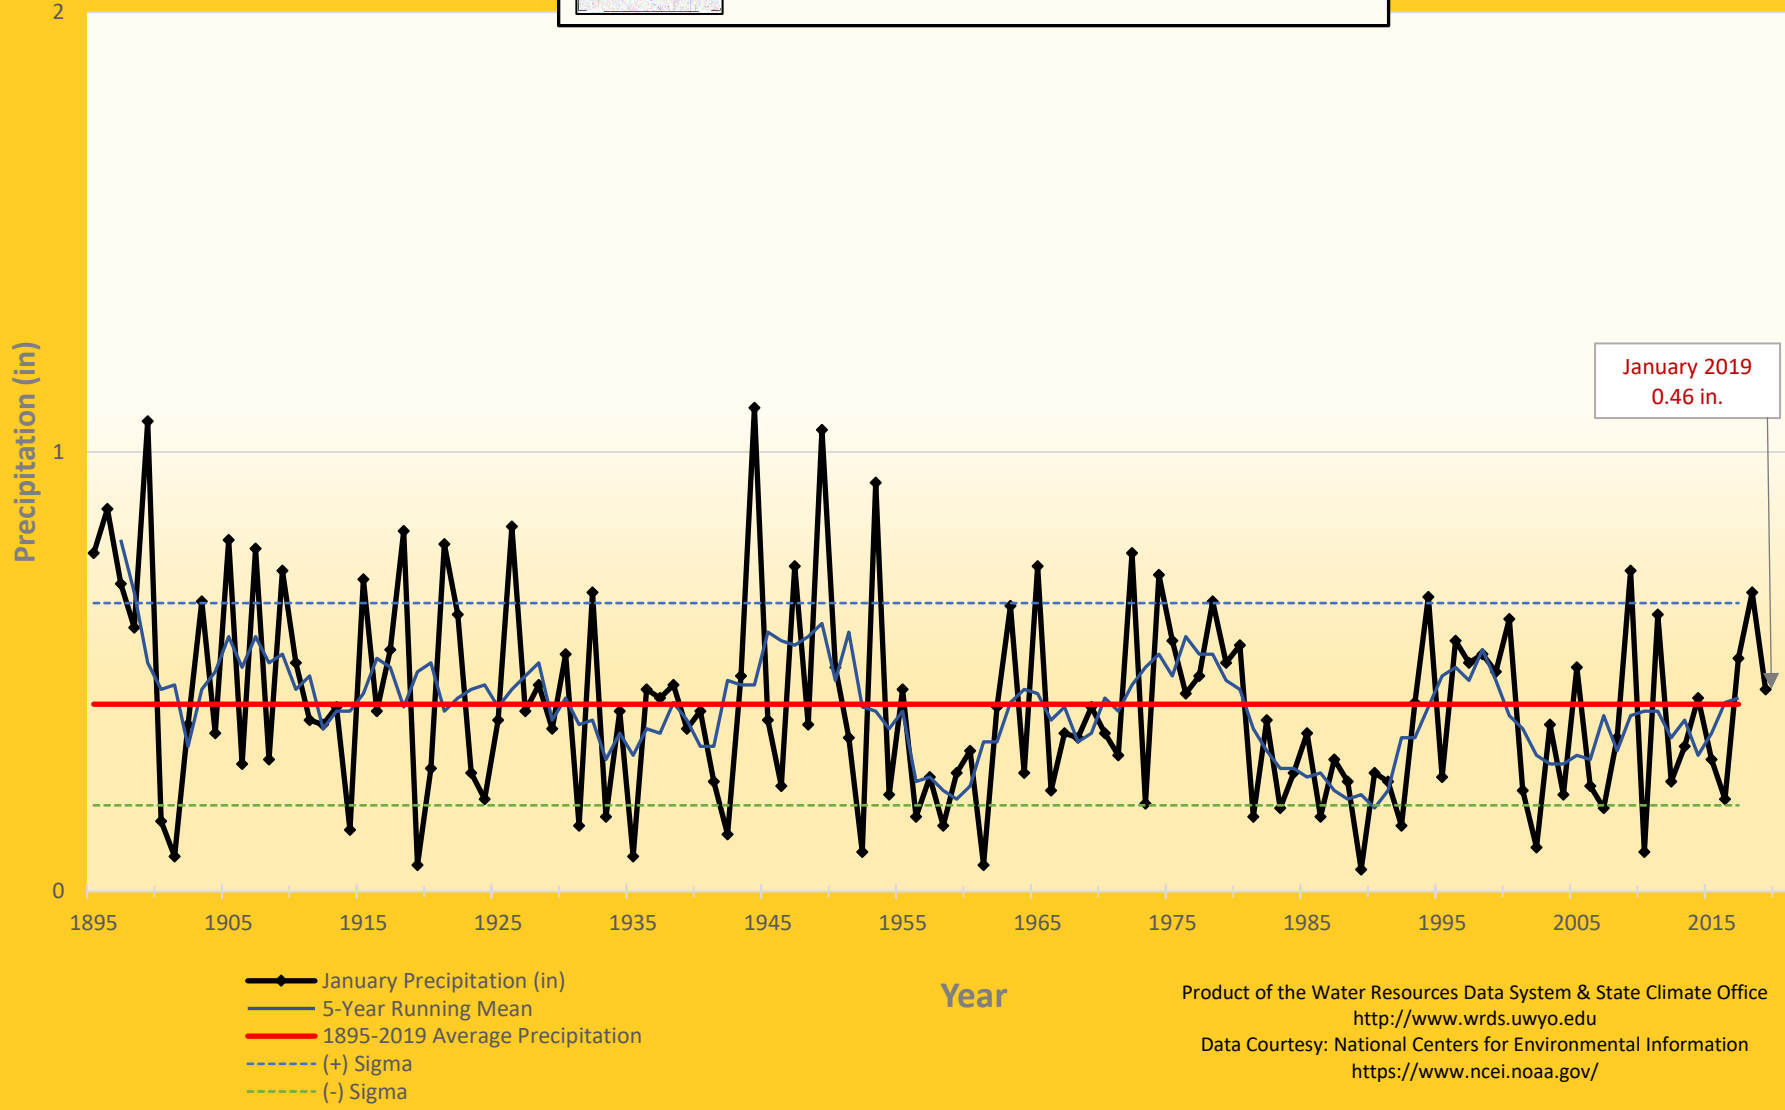

Cheyenne & Niobrara Drainage

Historical January Precipitation

Product of the Water Resources Data System & State Climate Office
<http://www.wrds.uwyo.edu>
 Data Courtesy: National Centers for Environmental Information
<https://www.ncei.noaa.gov/>