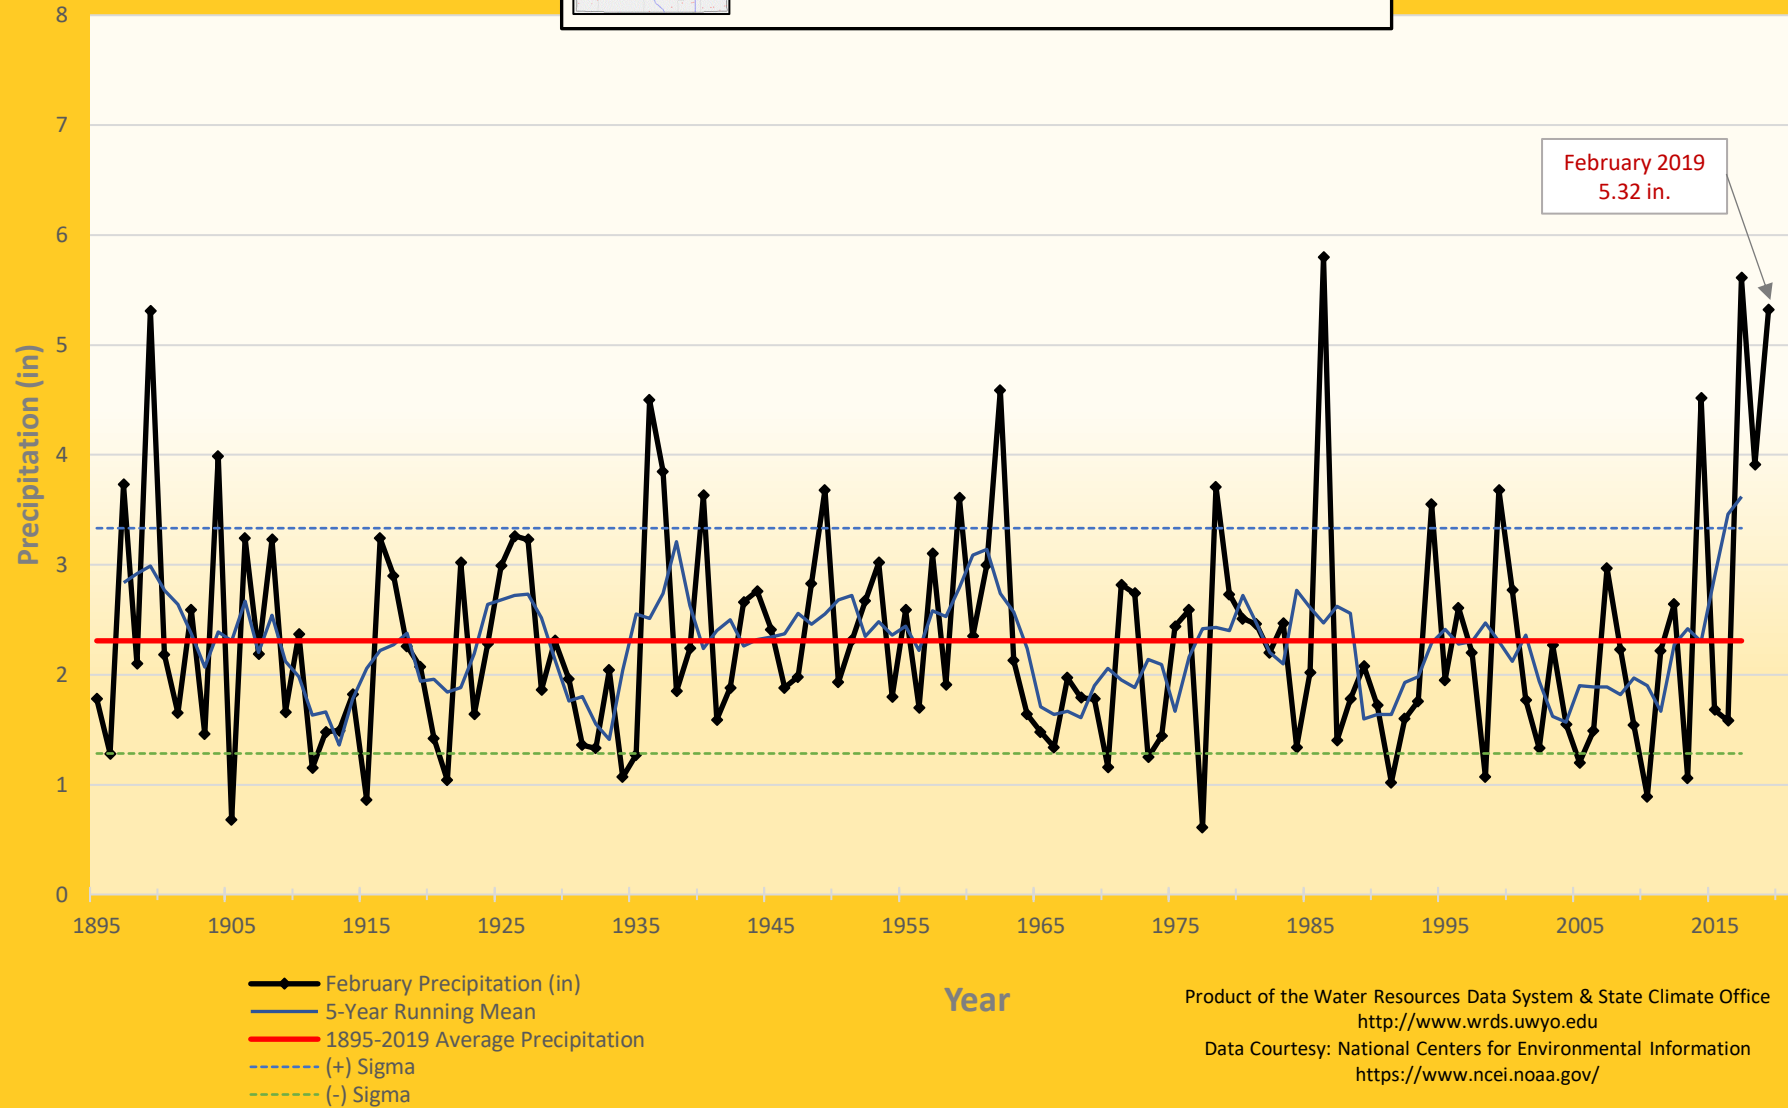

Yellowstone Drainage

Historical February Precipitation

Product of the Water Resources Data System & State Climate Office
<http://www.wrds.uwyo.edu>
Data Courtesy: National Centers for Environmental Information
<https://www.ncei.noaa.gov/>