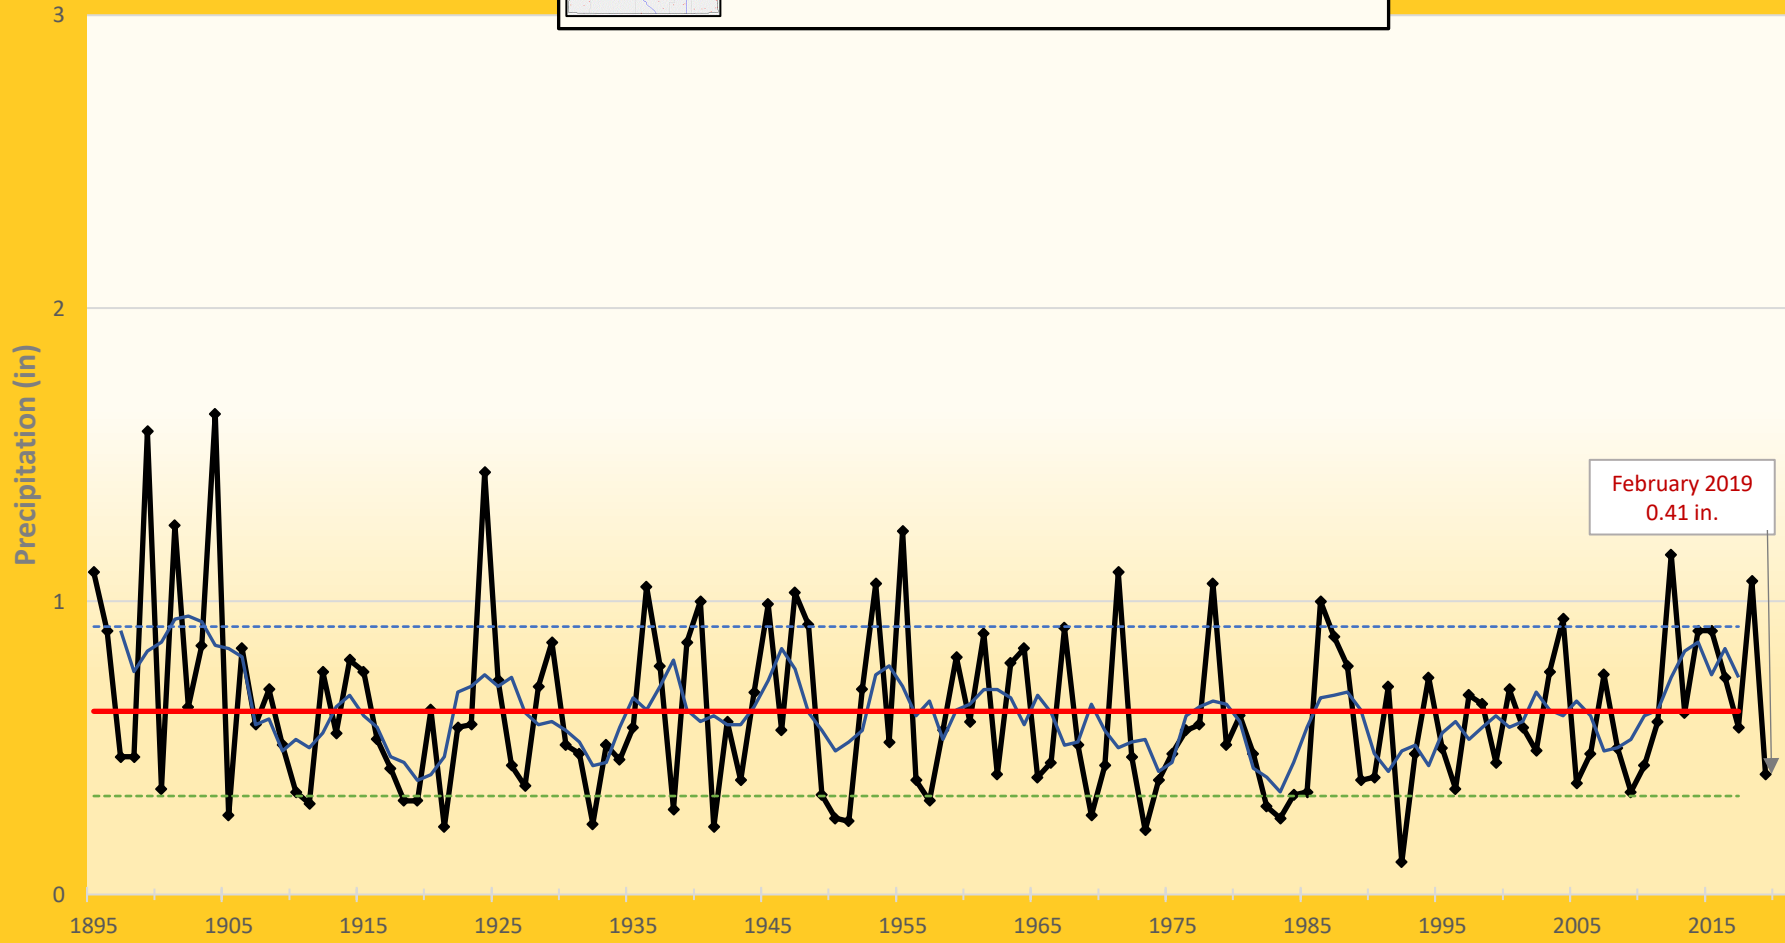

Powder, Little Missouri, Tongue Drainage Historical February Precipitation

- ◆— February Precipitation (in)
- 5-Year Running Mean
- 1895-2019 Average Precipitation
- - - (+) Sigma
- - - (-) Sigma

Year

Product of the Water Resources Data System & State Climate Office
<http://www.wrds.uwyo.edu>
Data Courtesy: National Centers for Environmental Information
<https://www.ncei.noaa.gov/>