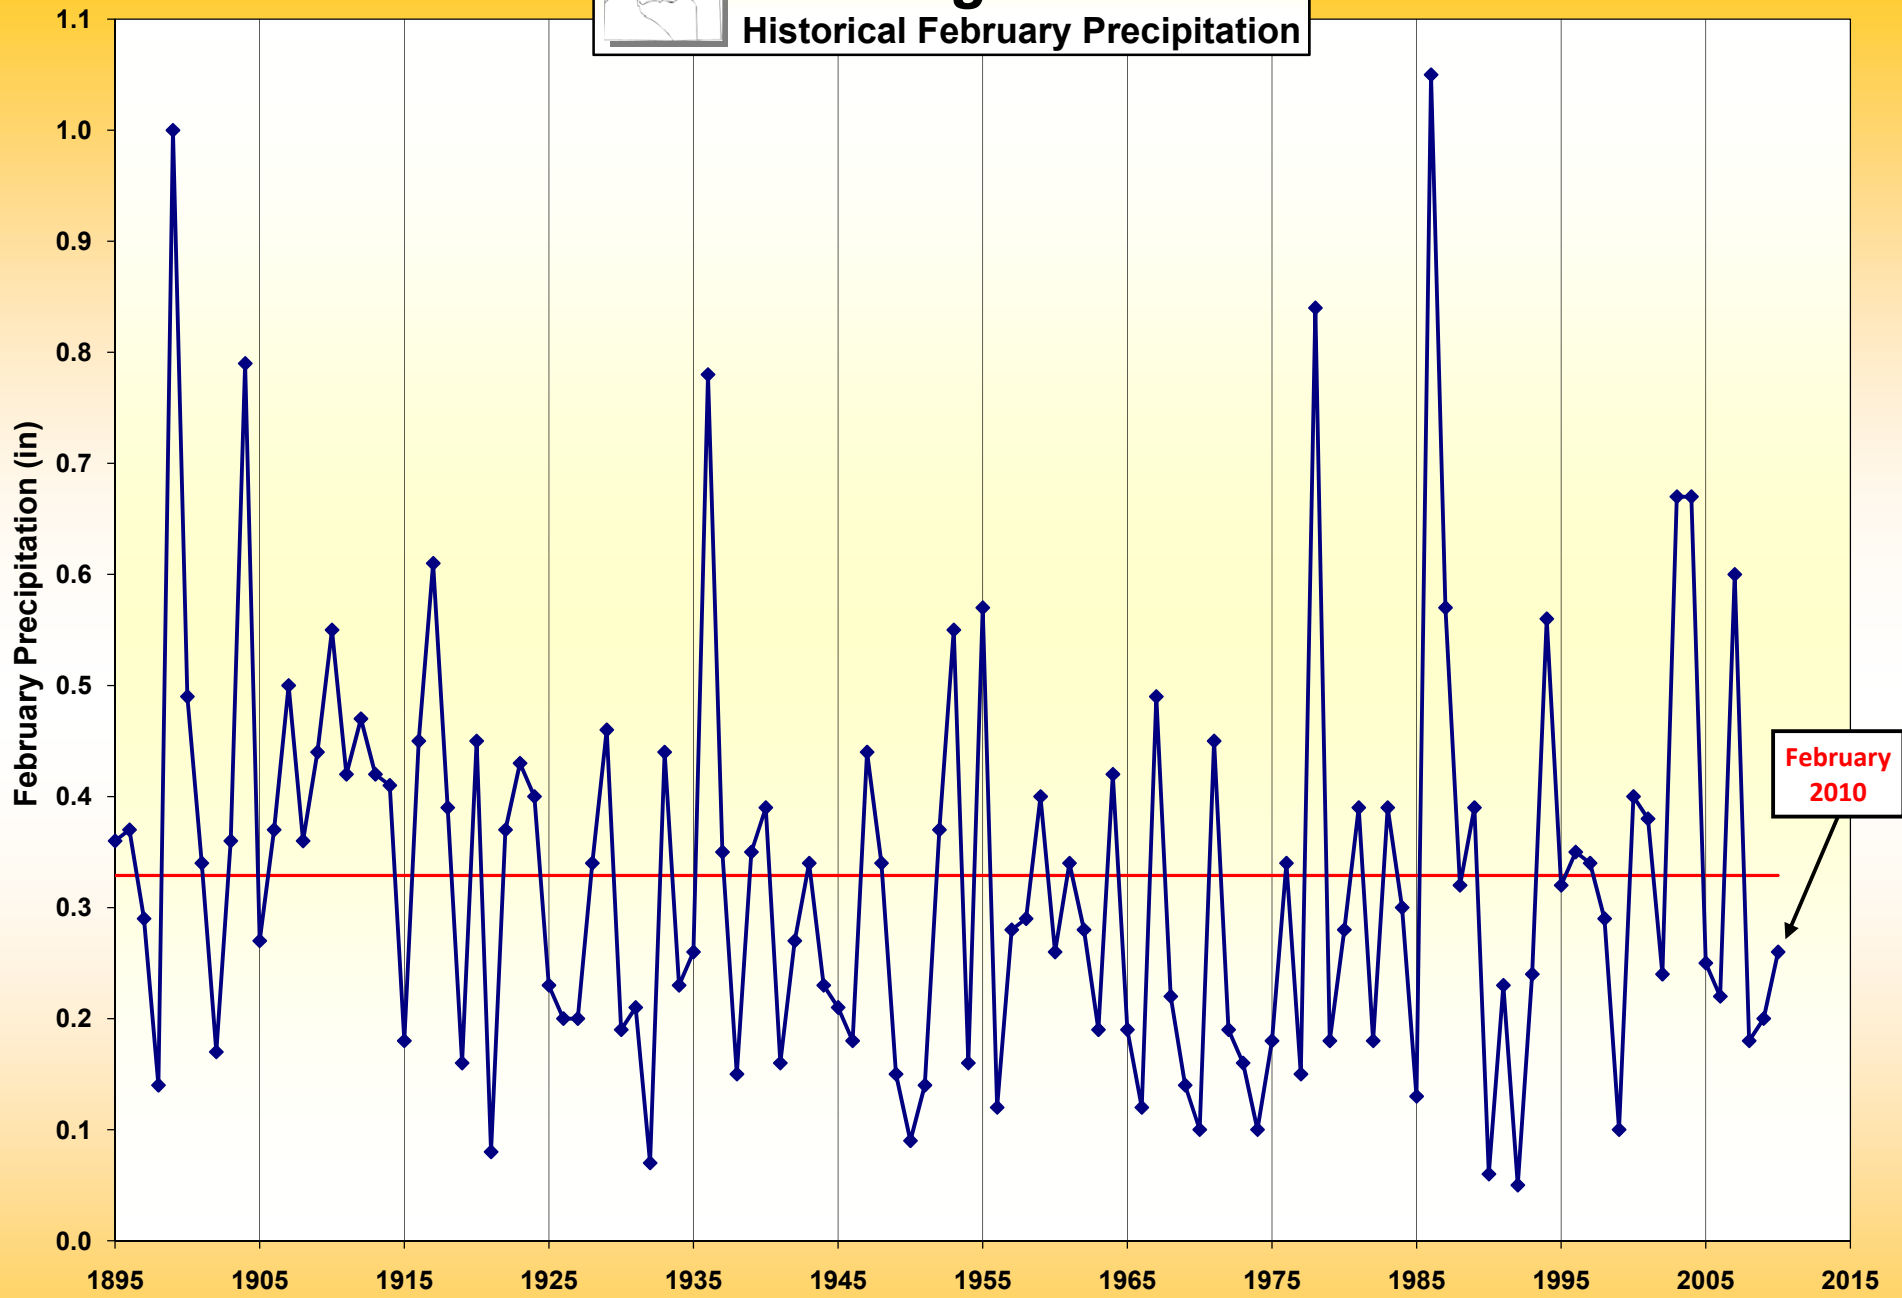

Big Horn

Historical February Precipitation

February
2010

— 1895-2010 Average Precipitation
—●— February Precipitation