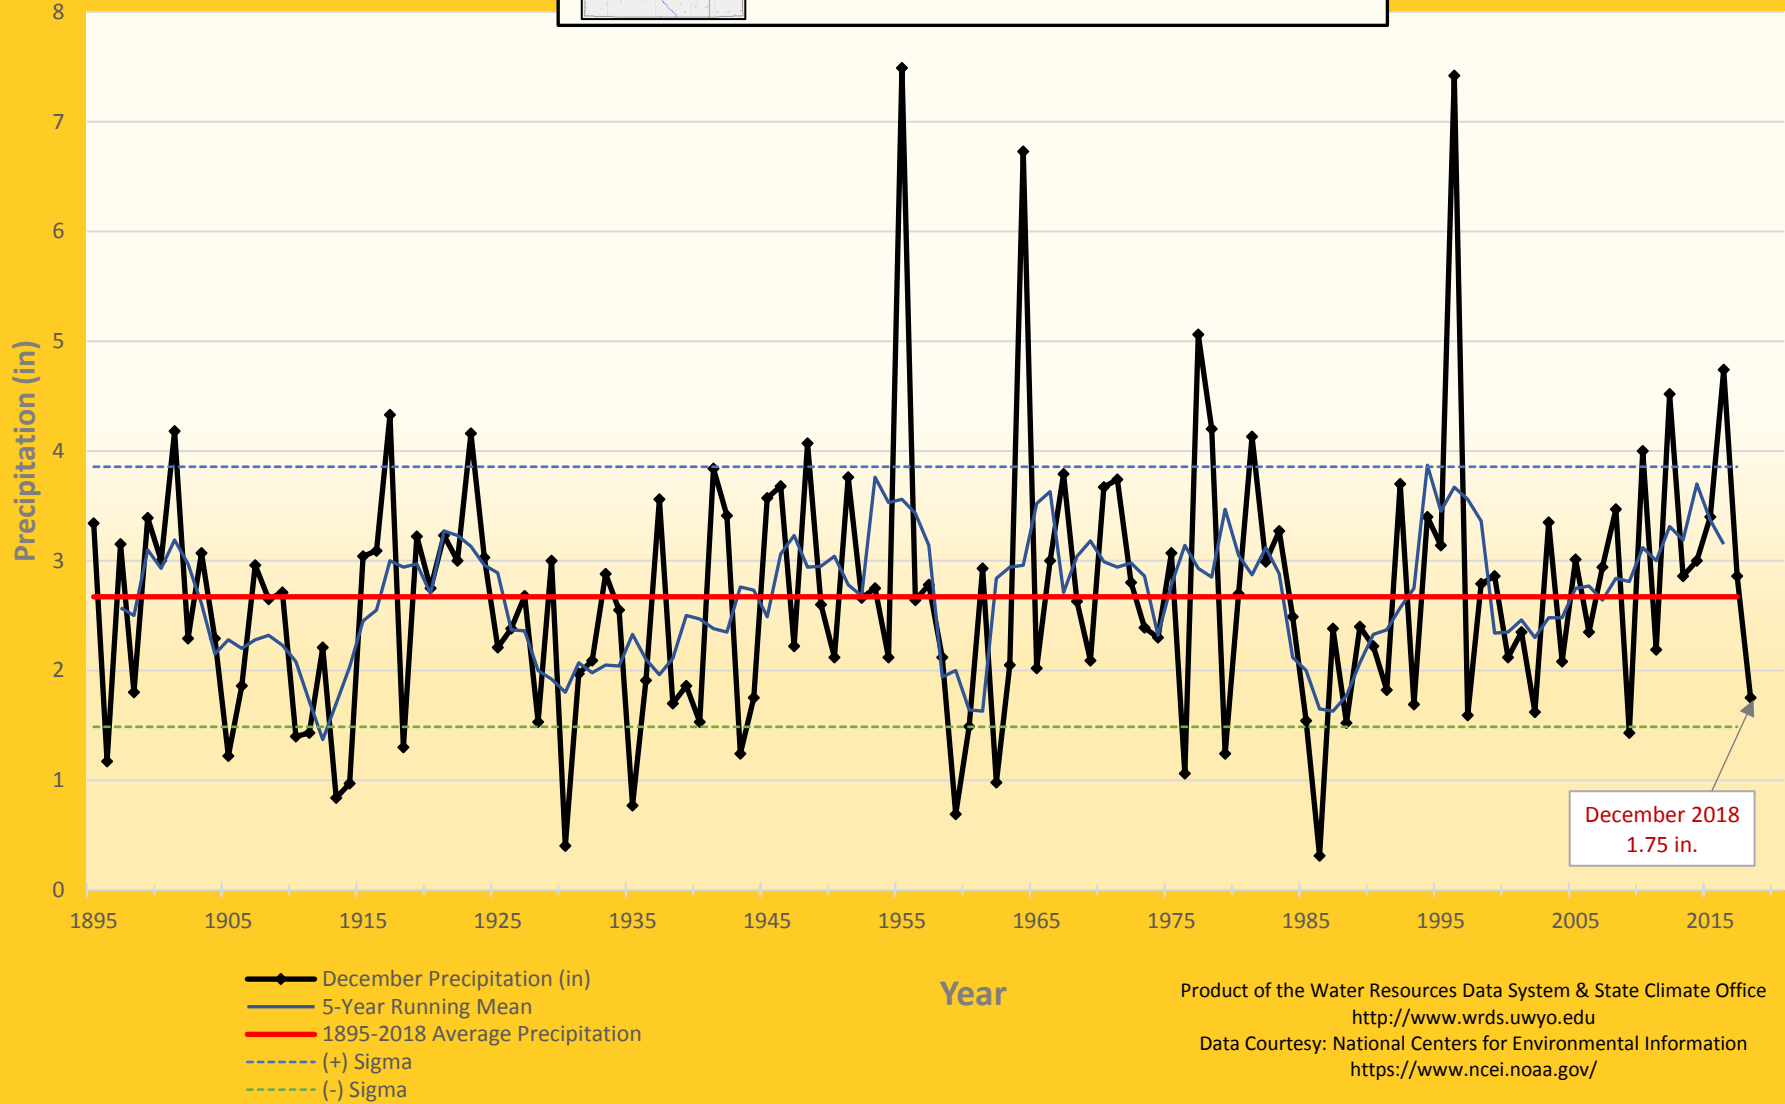

Yellowstone Drainage

Historical December Precipitation

Product of the Water Resources Data System & State Climate Office
<http://www.wrds.uwyo.edu>
Data Courtesy: National Centers for Environmental Information
<https://www.ncei.noaa.gov/>