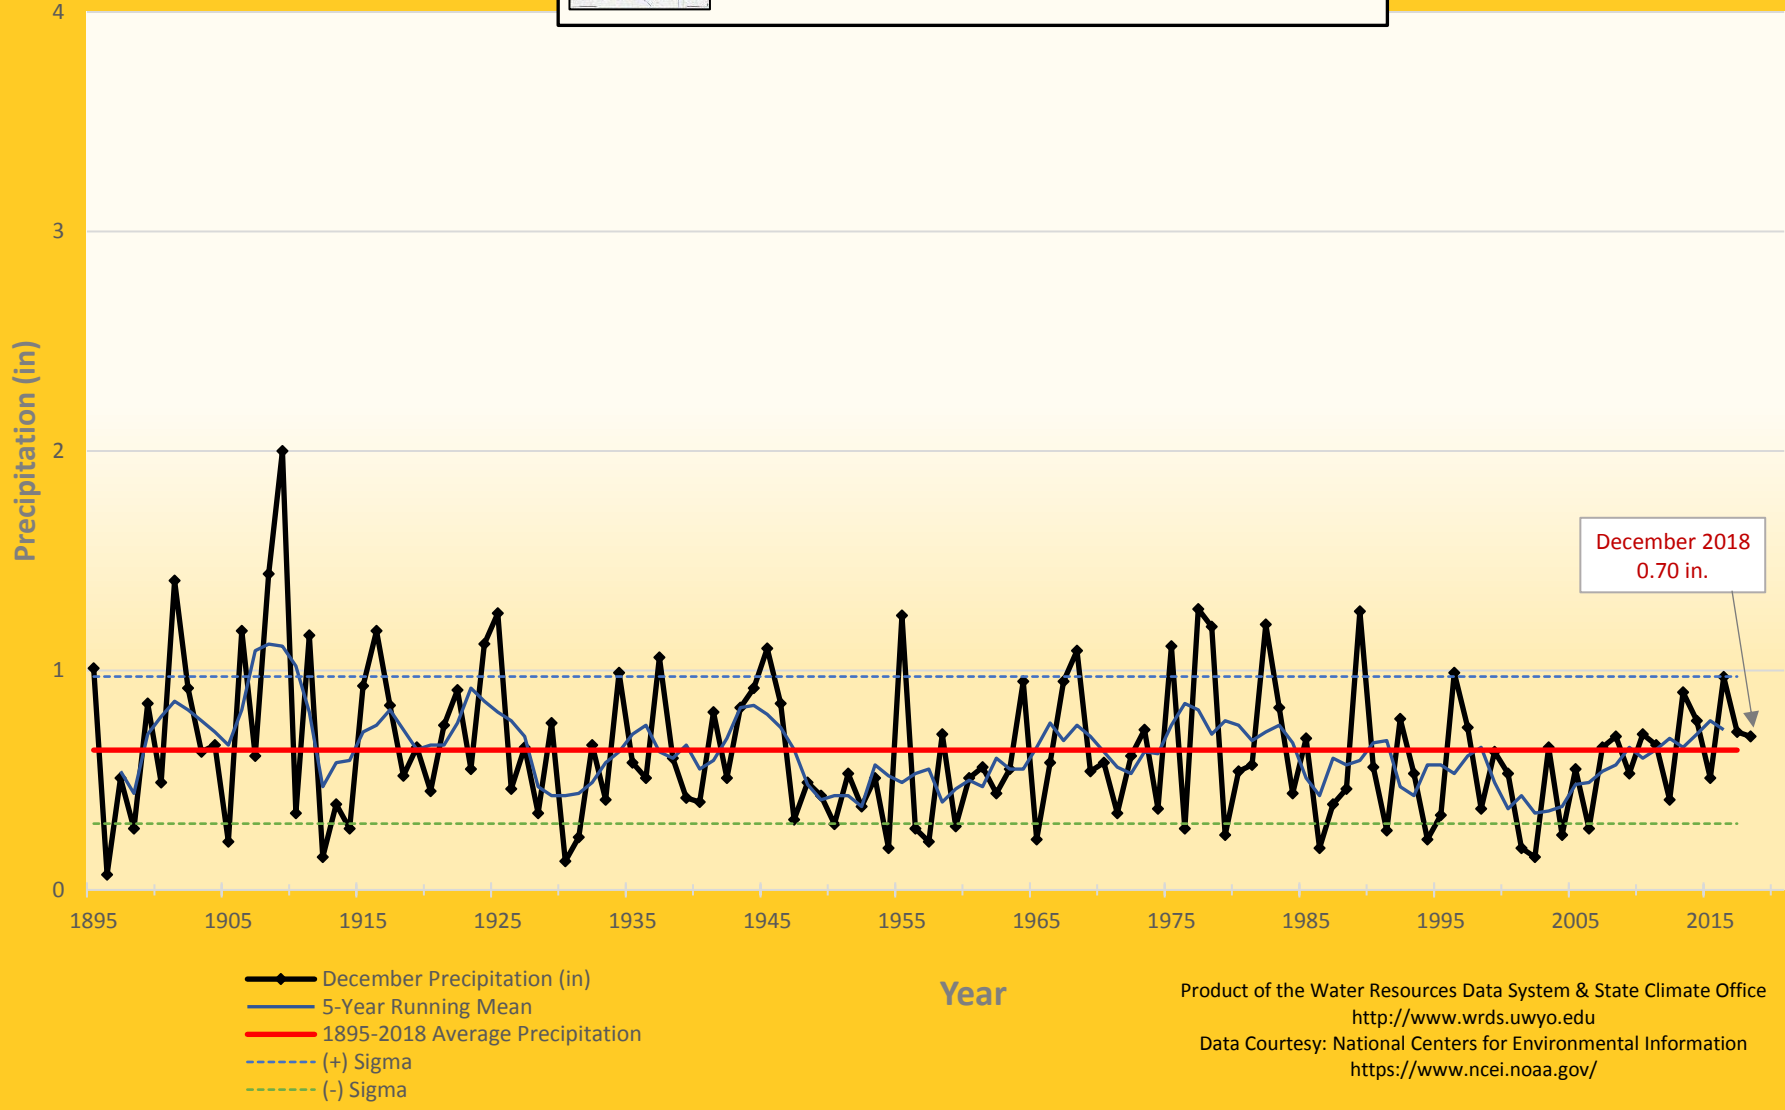

Powder, Little Missouri, Tongue Drainage
Historical December Precipitation

Product of the Water Resources Data System & State Climate Office
<http://www.wrds.uwyo.edu>
 Data Courtesy: National Centers for Environmental Information
<https://www.ncei.noaa.gov/>