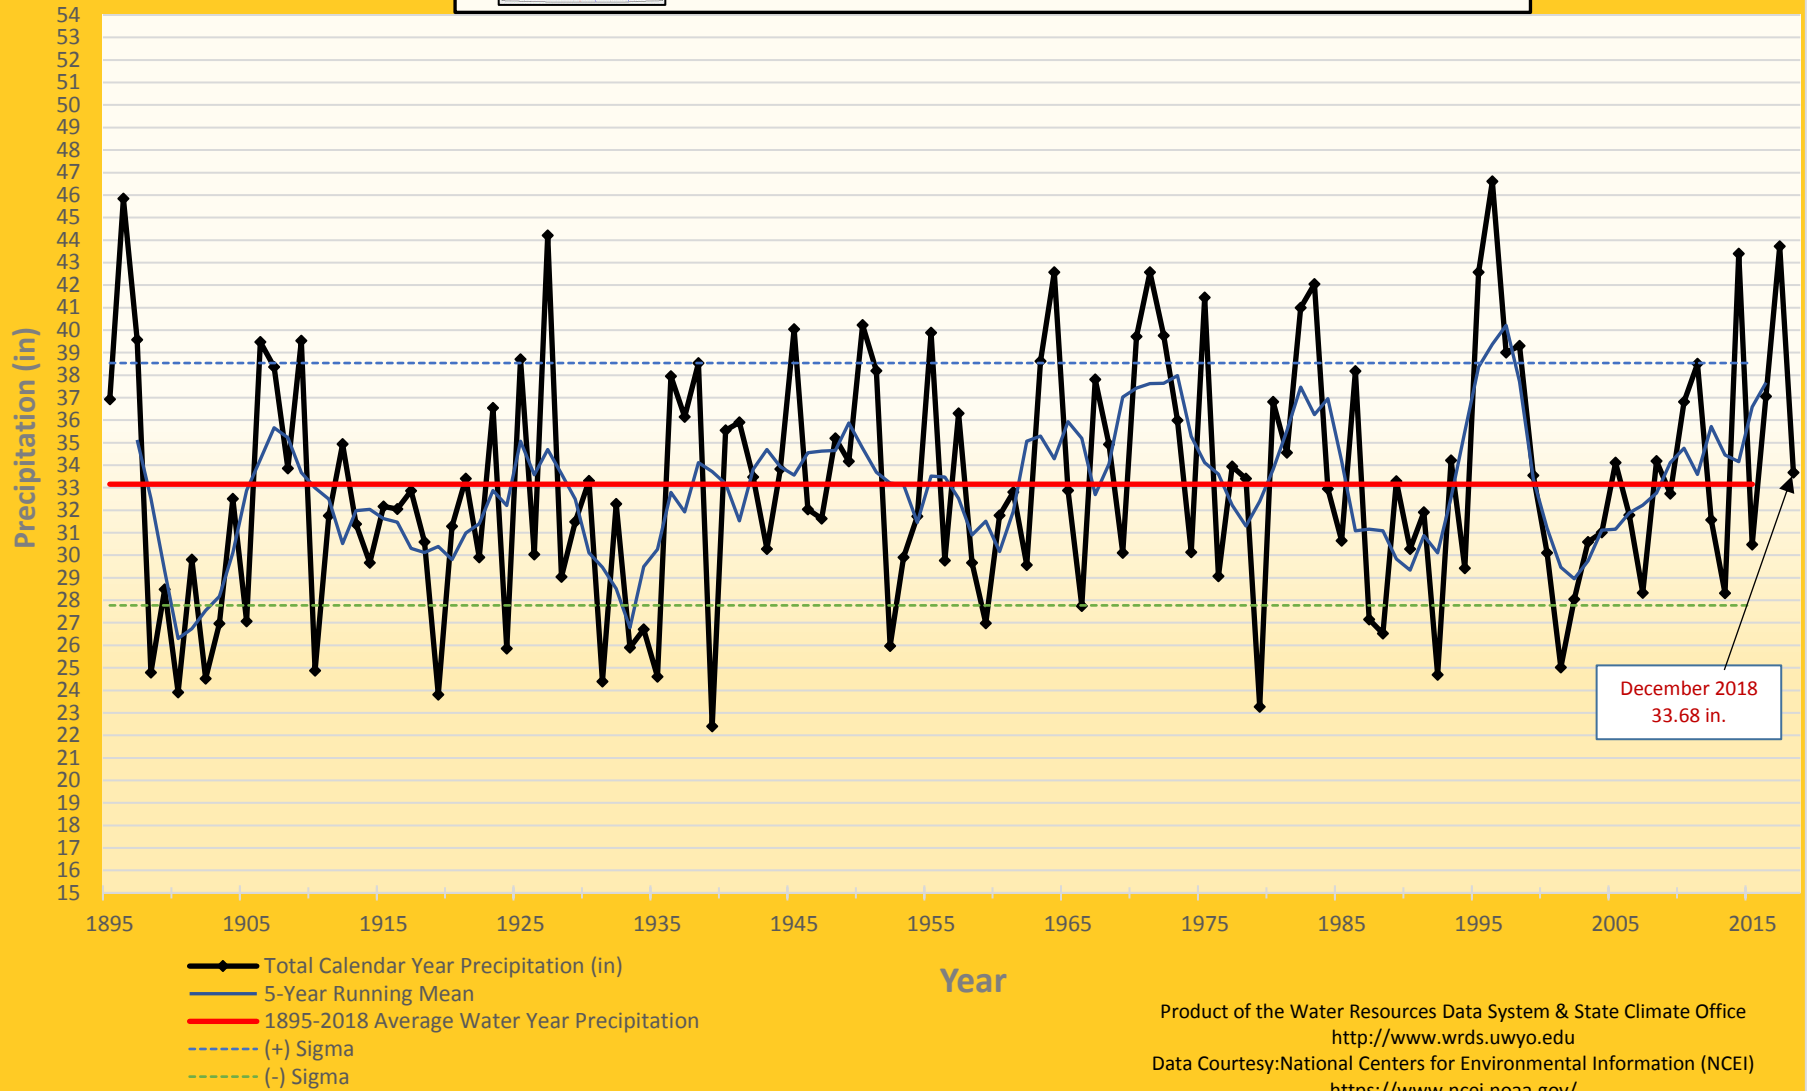

Snake Drainage

Historical Calendar Year Precipitation

Product of the Water Resources Data System & State Climate Office
<http://www.wrds.uwyo.edu>
Data Courtesy: National Centers for Environmental Information (NCEI)
<https://www.ncei.noaa.gov/>