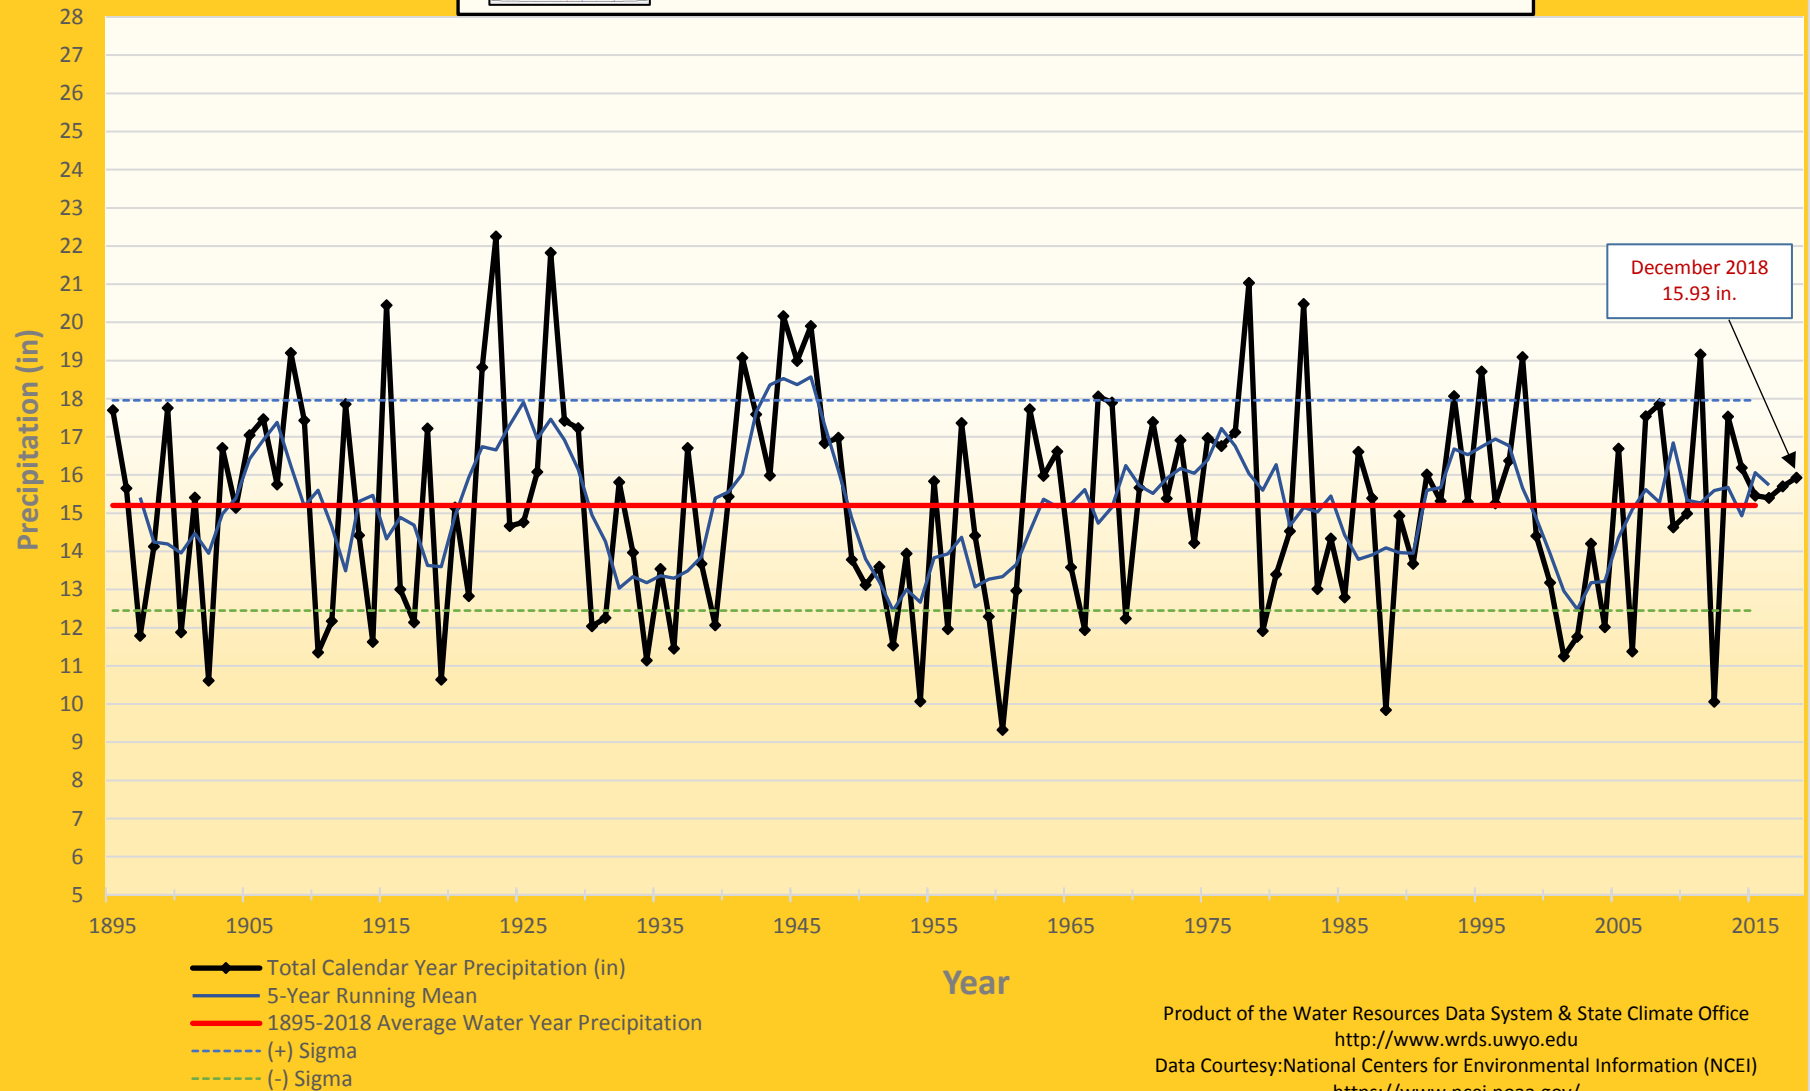

Powder, Little Missouri, Tongue Drainage

Historical Calendar Year Precipitation

Product of the Water Resources Data System & State Climate Office
<http://www.wrds.uwyo.edu>
Data Courtesy: National Centers for Environmental Information (NCEI)
<https://www.ncei.noaa.gov/>