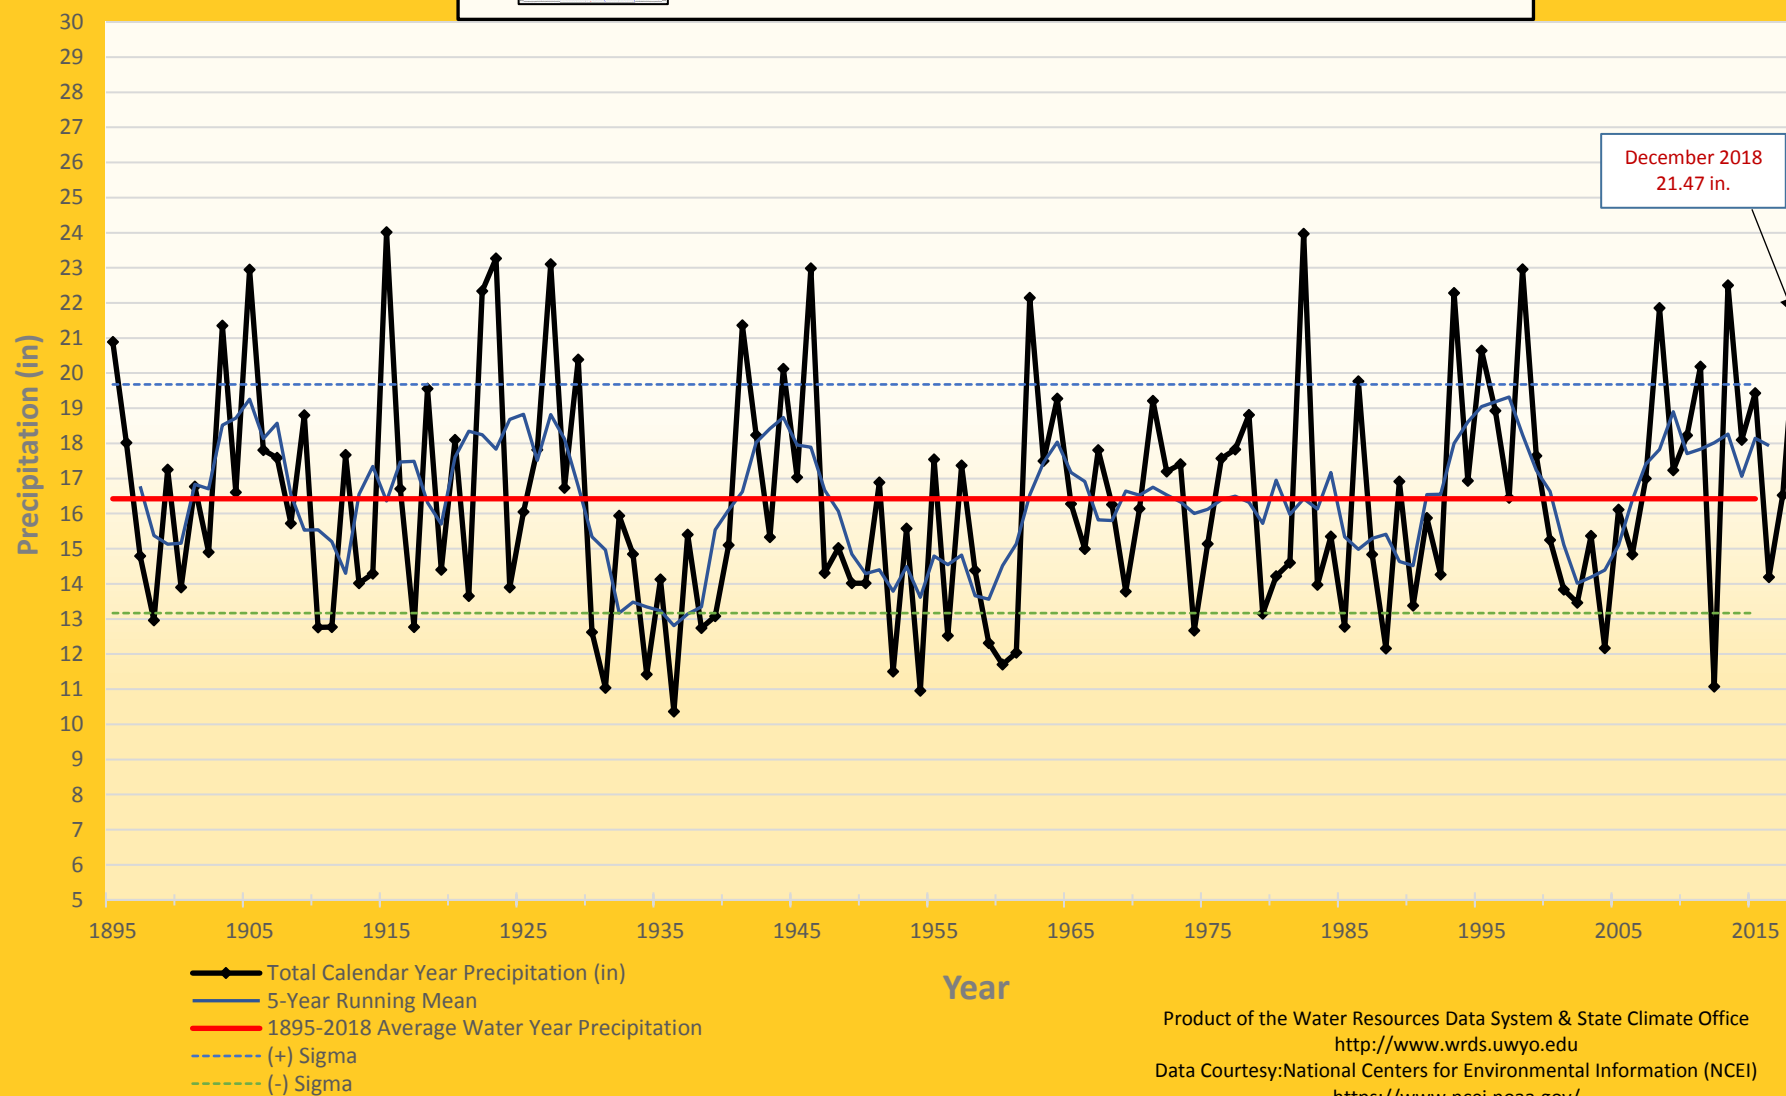

Belle Fourche Drainage

Historical Calendar Year Precipitation

Product of the Water Resources Data System & State Climate Office
<http://www.wrds.uwyo.edu>
Data Courtesy: National Centers for Environmental Information (NCEI)
<https://www.ncei.noaa.gov/>