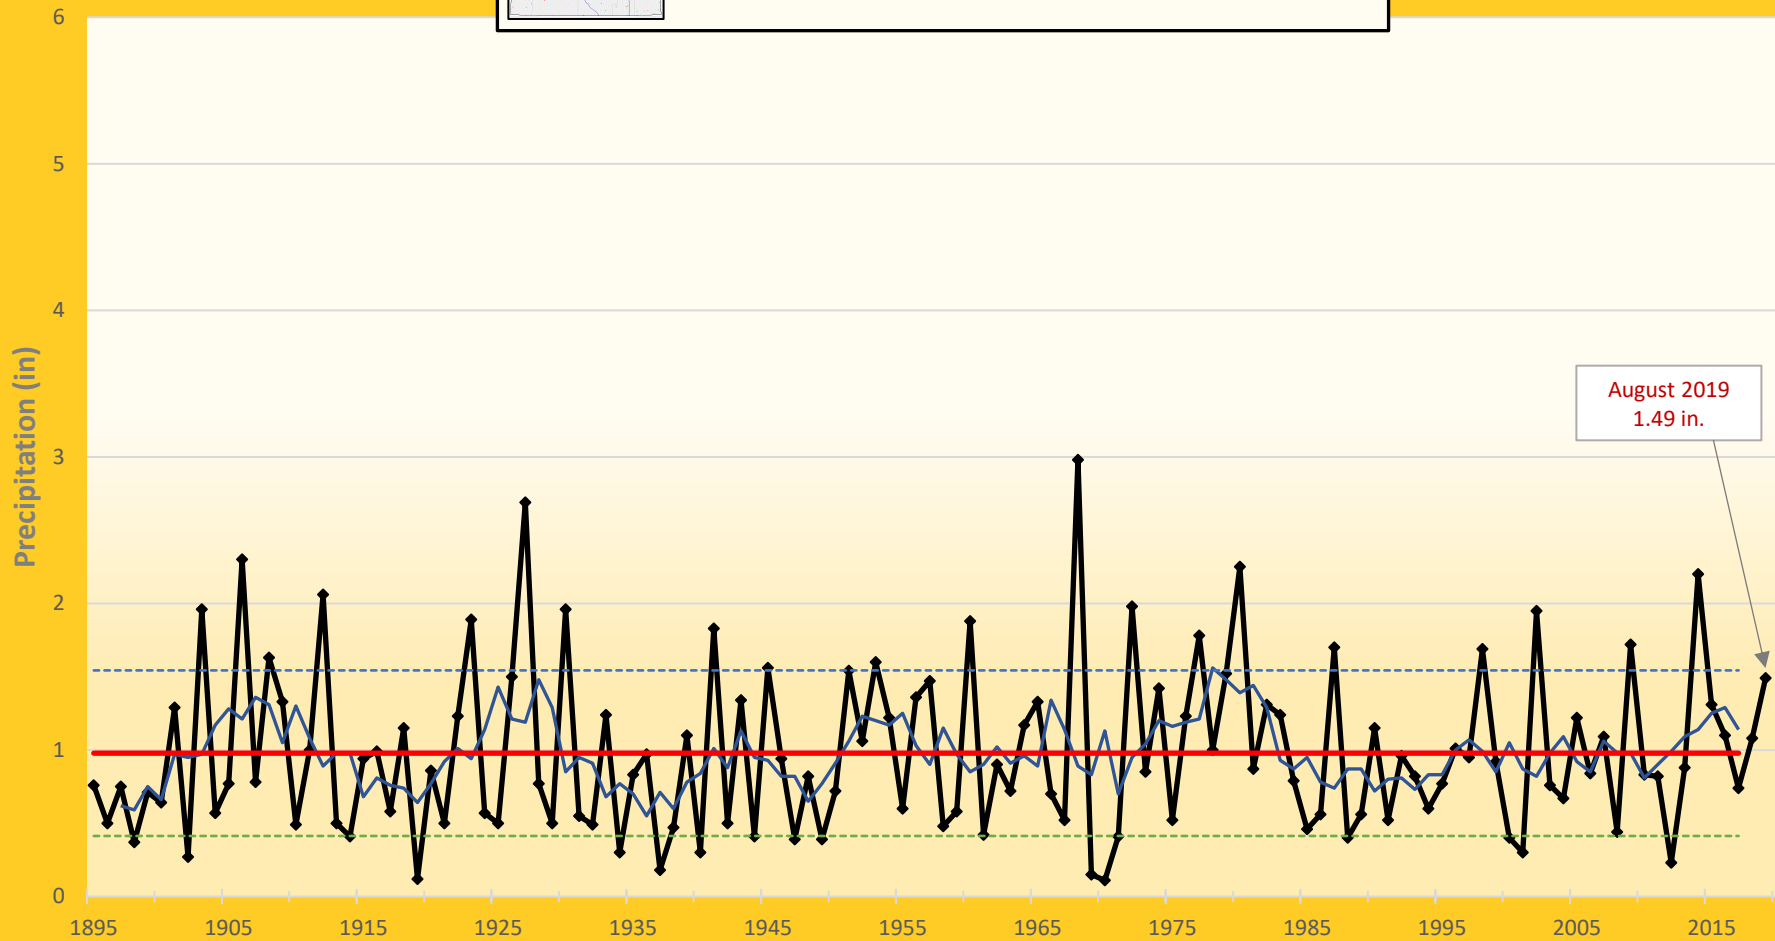

Powder, Little Missouri, Tongue Drainage

Historical August Precipitation

- ◆— August Precipitation (in)
- 5-Year Running Mean
- 1895-2019 Average Precipitation
- - - (+) Sigma
- - - (-) Sigma

Year

Product of the Water Resources Data System & State Climate Office
<http://www.wrds.uwyo.edu>
Data Courtesy: National Centers for Environmental Information
<https://www.ncei.noaa.gov/>