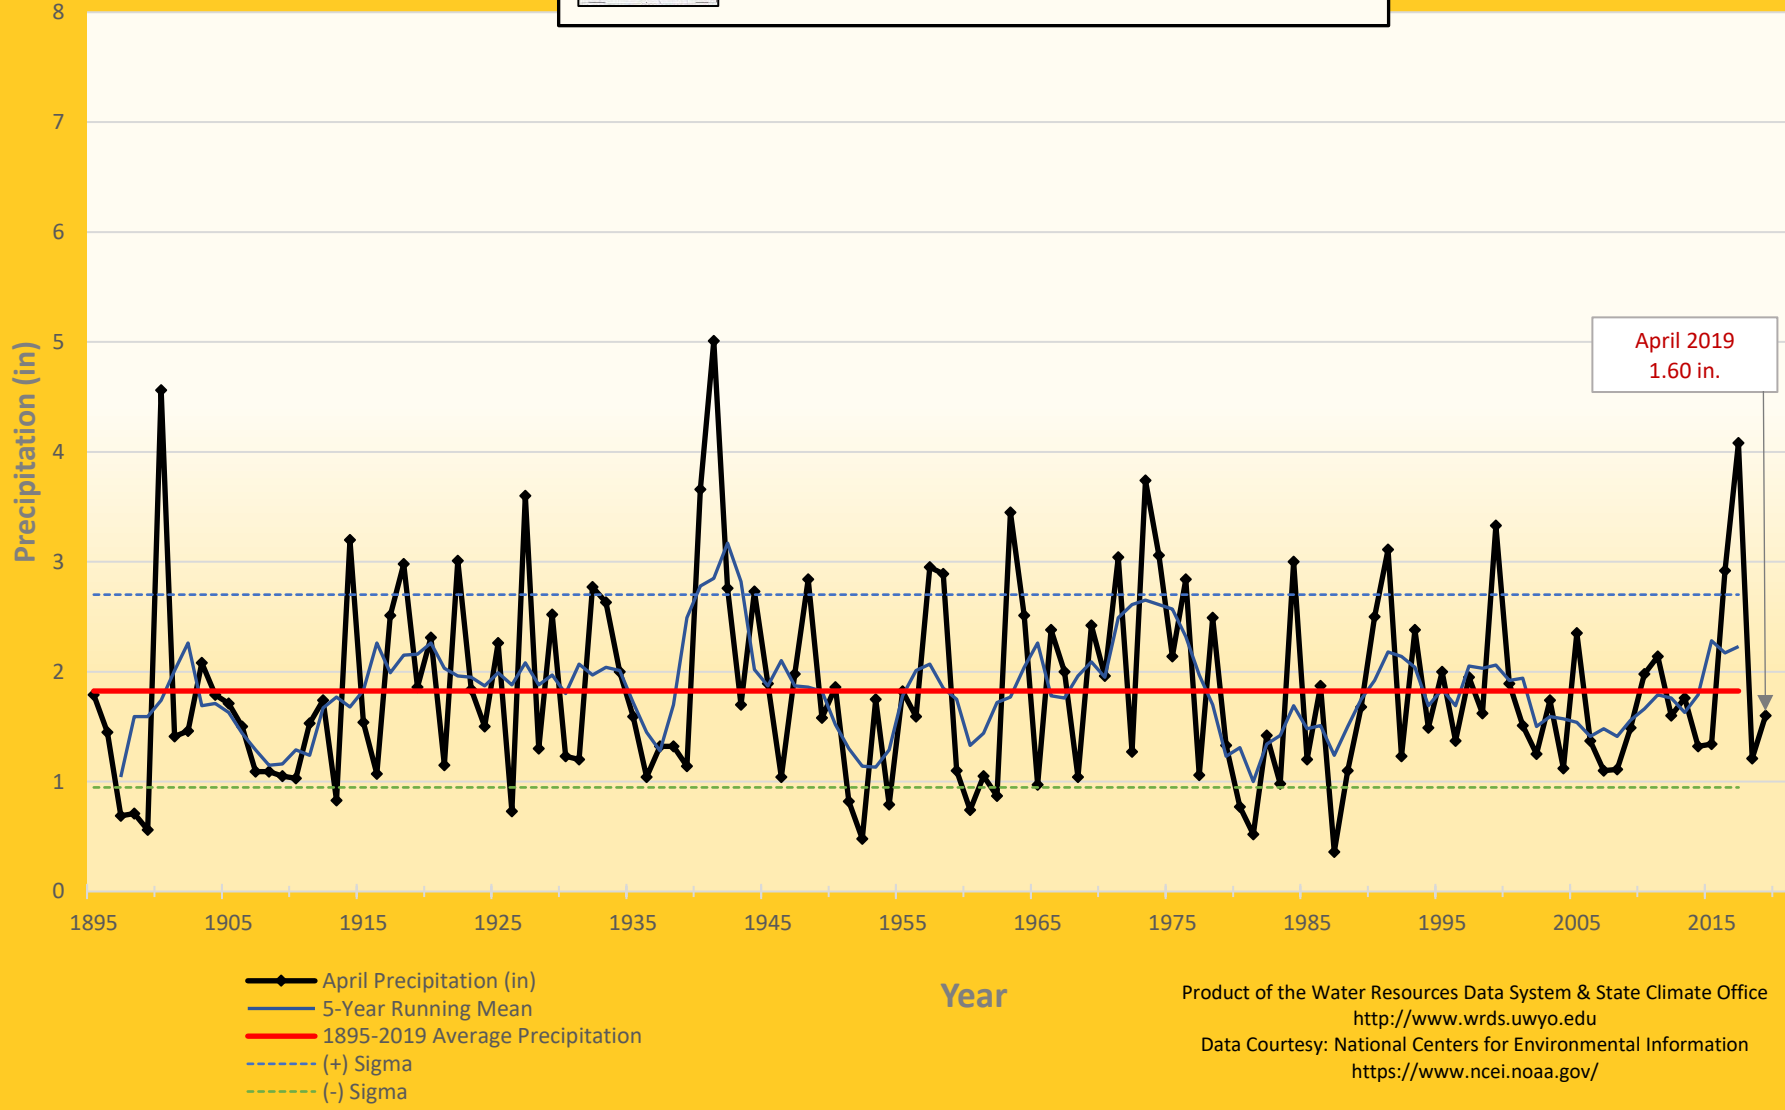

**Powder, Little Missouri, Tongue Drainage**  
Historical April Precipitation

Product of the Water Resources Data System & State Climate Office  
<http://www.wrds.uwyo.edu>  
 Data Courtesy: National Centers for Environmental Information  
<https://www.ncei.noaa.gov/>