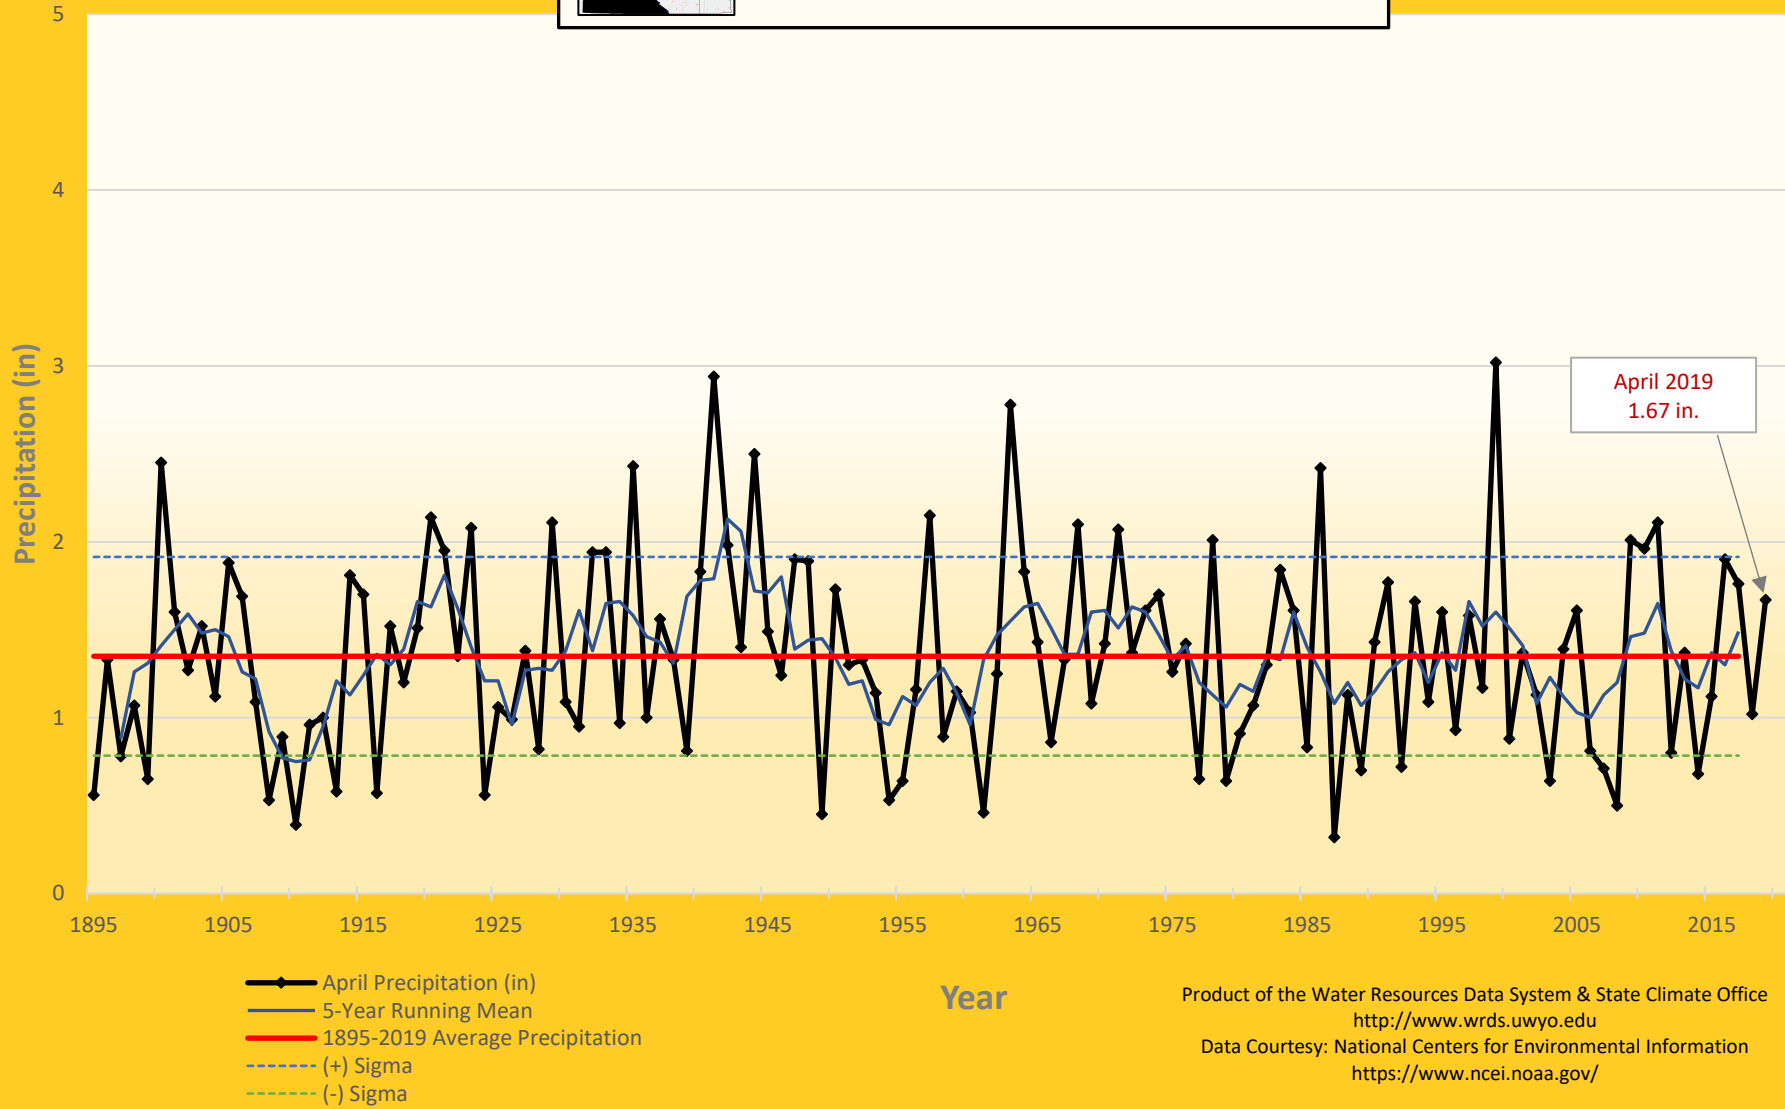

Green and Bear Drainage

Historical April Precipitation

Product of the Water Resources Data System & State Climate Office
<http://www.wrds.uwyo.edu>
Data Courtesy: National Centers for Environmental Information
<https://www.ncei.noaa.gov/>